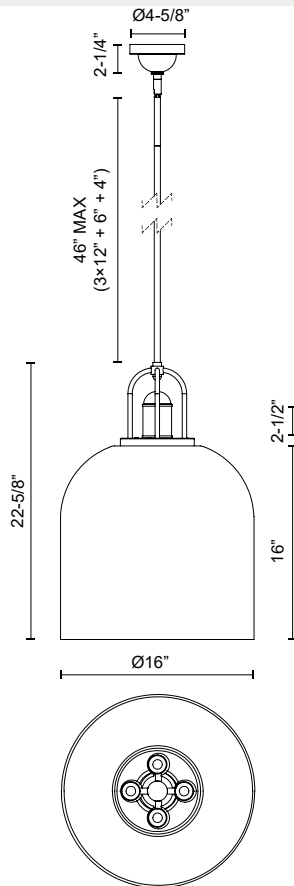

alora mood

P. 1.855.855.8926

CANADA: 19054 28TH Avenue Surrey - BC V3Z 6M3

USA: 3035 E. Lone Mountain Rd - Las Vegas, NV, 89081

LANCASTER PD461104

FIXTURE DIMENSIONS	D16" x H22-5/8"
GLASS DETAILS	Clear Glass
LAMP TYPE	E26
WATTAGE	4 x 60W
MAX WATTAGE	60W
BULB QTY	4
BULBS INCLUDED	No
VOLTAGE	120V
MATERIAL	Steel
ROD LENGTH	46" Max (3x12" + 1x6" + 1x4")
MINIMUM HANG HEIGHT	32"
SLOPED CEILING ADAPTABLE	Yes, Up to 45 Degrees
LOCATION	Dry
CANOPY DIMENSIONS	D4-5/8" x H2-1/4"
BRAND	Alora Mood

[D - Diameter, L - Length, W - Width, H - Height, E - Extension]

AVAILABLE FINISHES:

PD461104AG
Aged Gold

PD461104CH
Chrome

PD461104MB
Matte Black

*For complete warranty terms, please visit: www.aloralighting.com/warranty