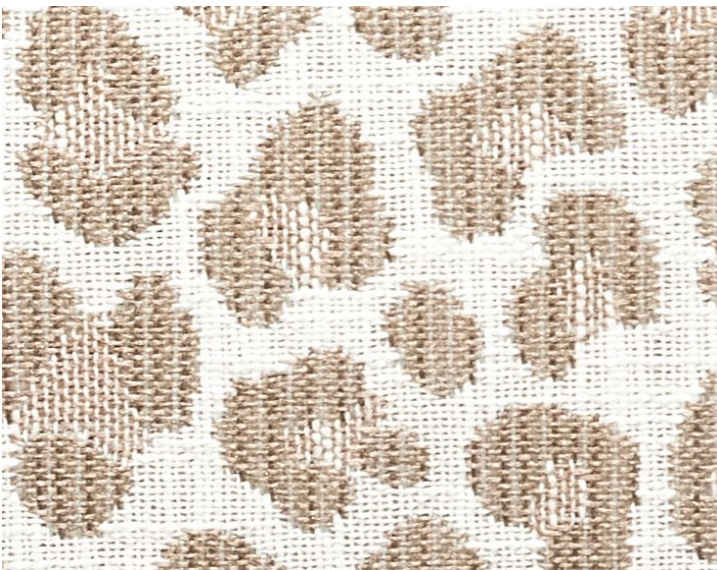

# BACKYARD BENGAL OUTDOOR LUMBAR

## LIMESTONE • SC 0001 LBENGPILL

Jacquards / Wovens from the Coast To Coast - Indoor/outdoor Collection by The House of Scalamandré

LEAD TIME ..... 2 - 3 WEEKS  
FIBER CONTENT ... 100% UV POLYESTER  
HIDDEN ZIPPER  
OUTDOOR 100% POLYESTER FILL (10-DENIER)  
INSERT INCLUDED  
CLEANABILITY ..... WASHABLE, BLEACH CLEANABLE  
DIMENSIONS ..... 22" X 14"  
MADE IN ..... USA  
DESIGN ..... ABSTRACT  
ANIMAL SKIN