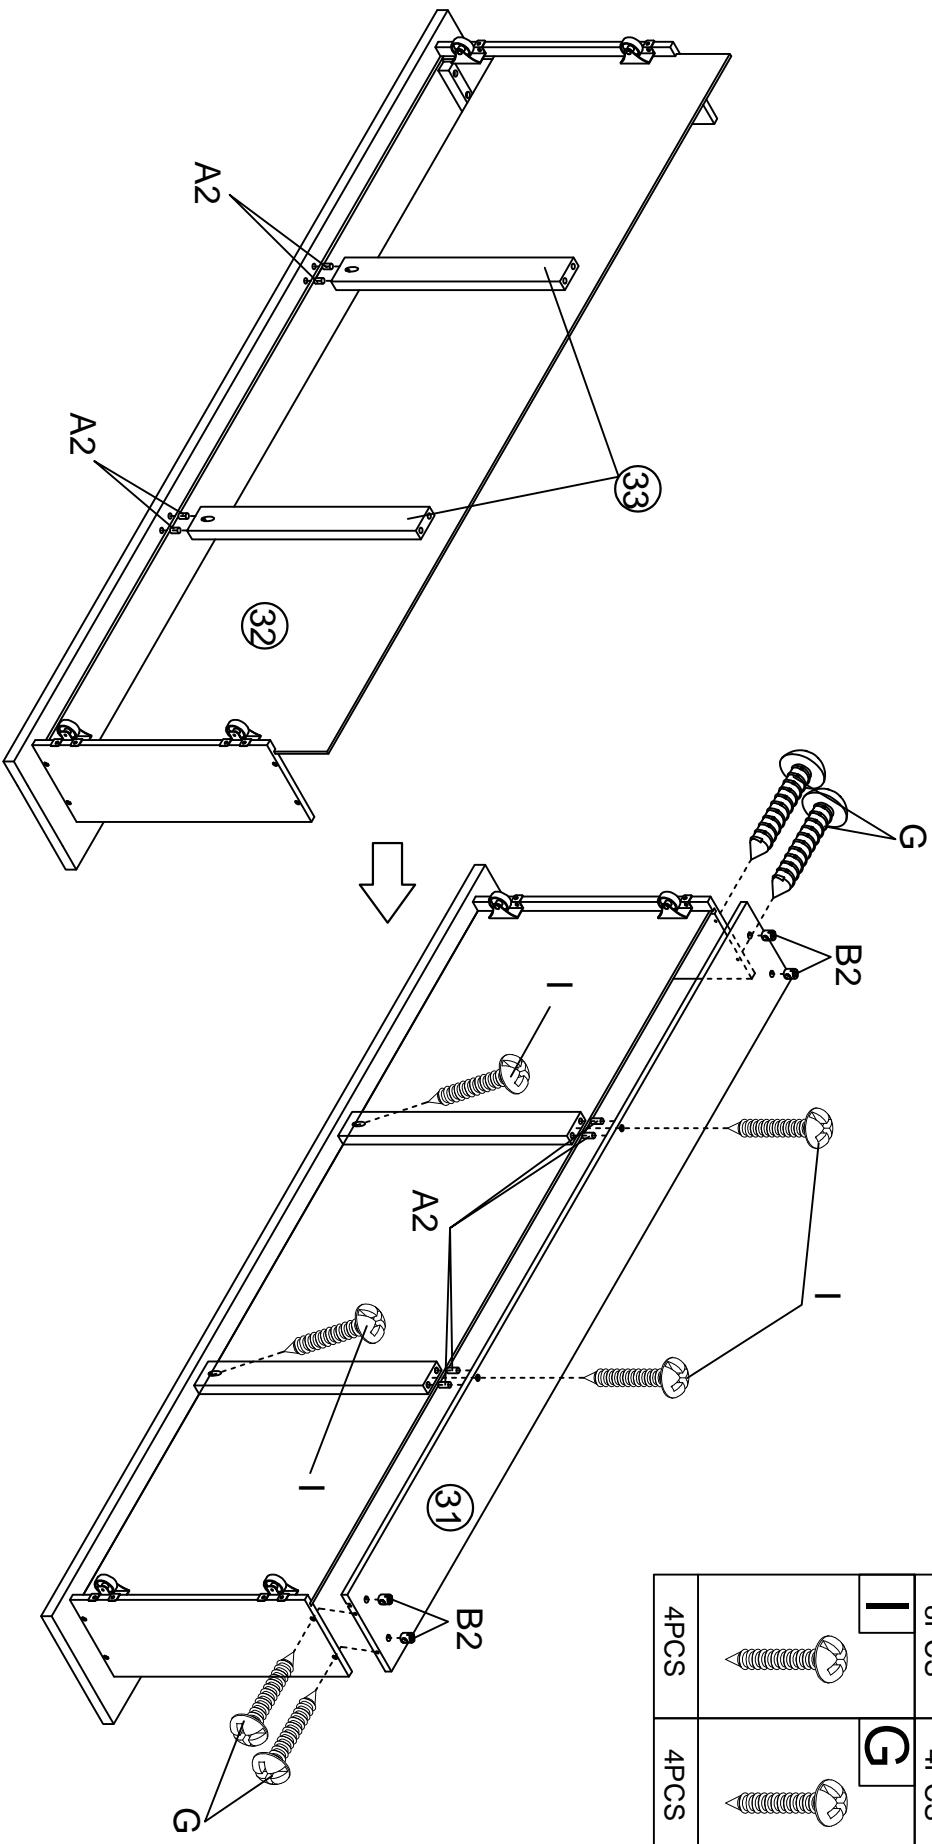

Step 18 Étape 18

A2		B2	
	8PCS		4PCS
I		G	
	4PCS		4PCS