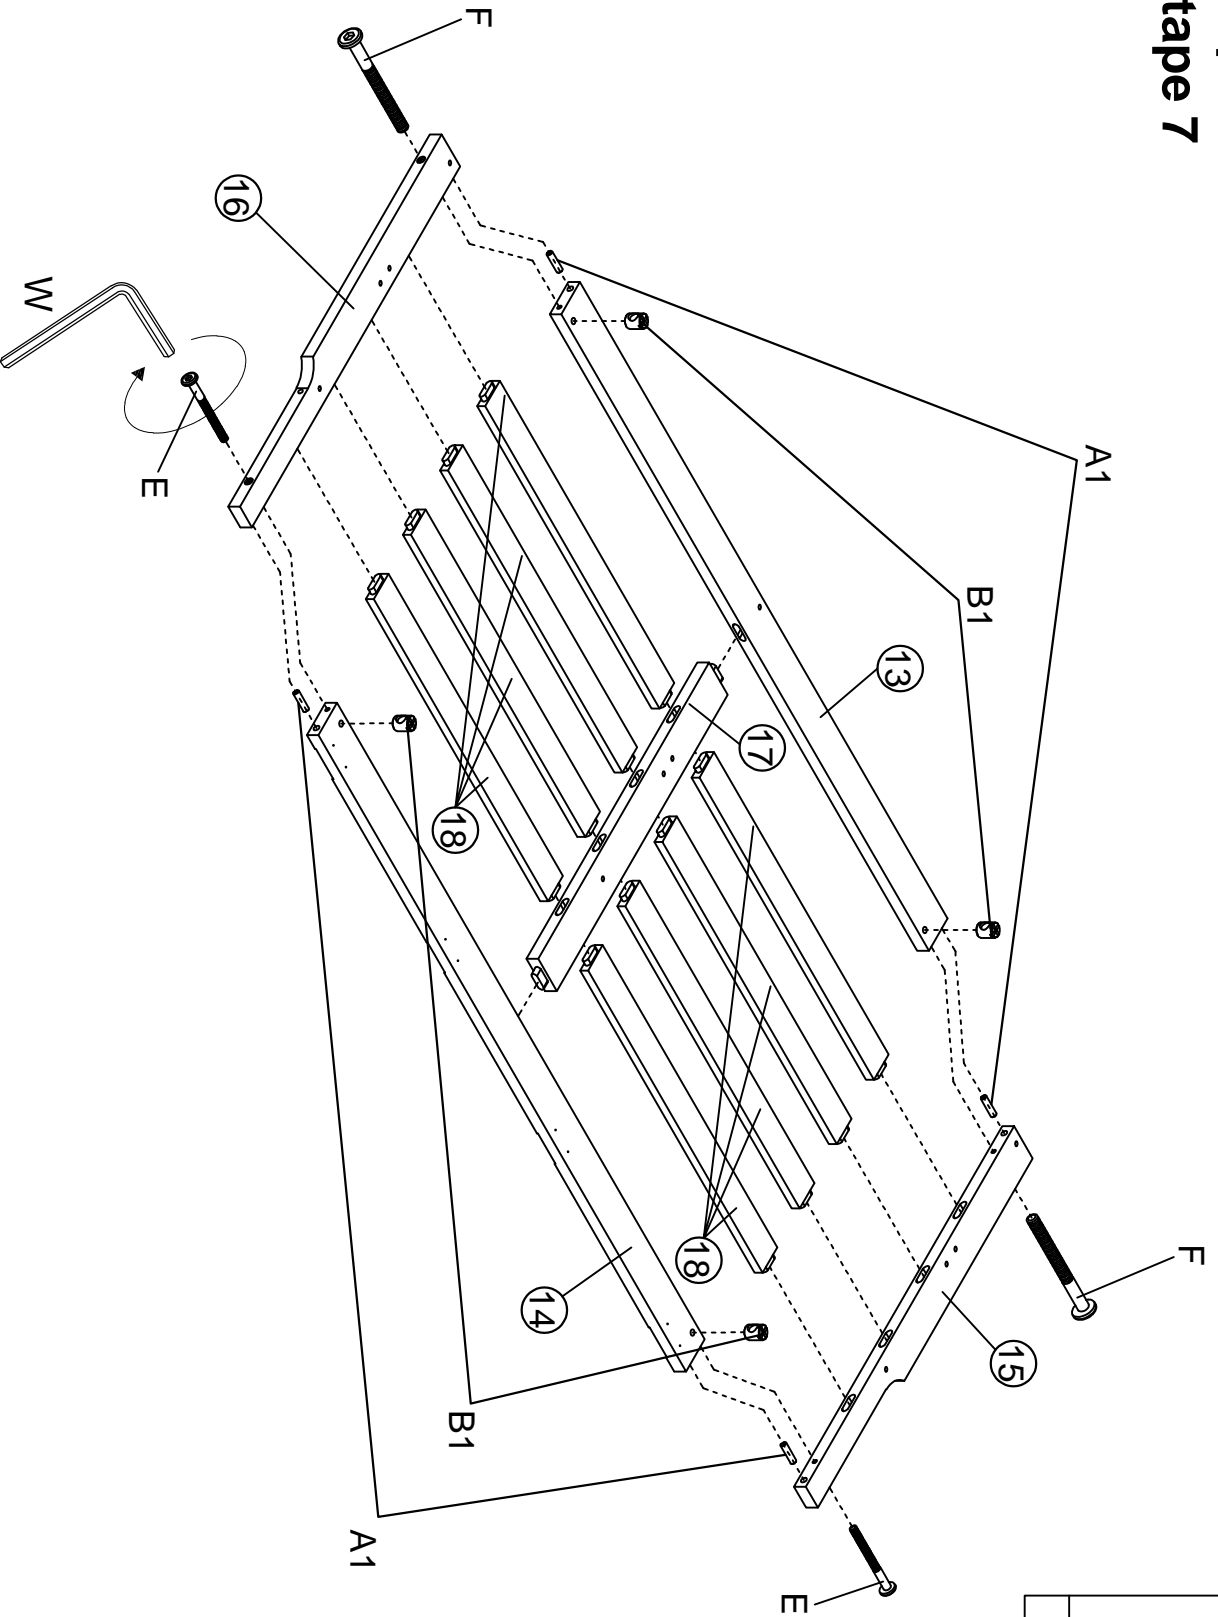

Step 7 Étape 7

E		F	
2PCS		2PCS	

B1	
4PCS	
A1	
4PCS