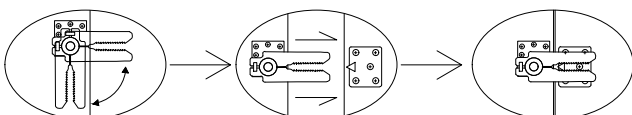

ASSEMBLY INSTRUCTION

LAF Chaise PC

Components

A
x1

Hardware List

a		Plastic Leg	Ø60x43mm	4
b		Plastic Washer	Ø8	4

Assembly Instructions

ASSEMBLY INSTRUCTION

LAF Chaise PC

Assembly of the sectionals

The prong and the connector must be aligned well.

How to disconnect

Lift up the right sectional and pull it out .