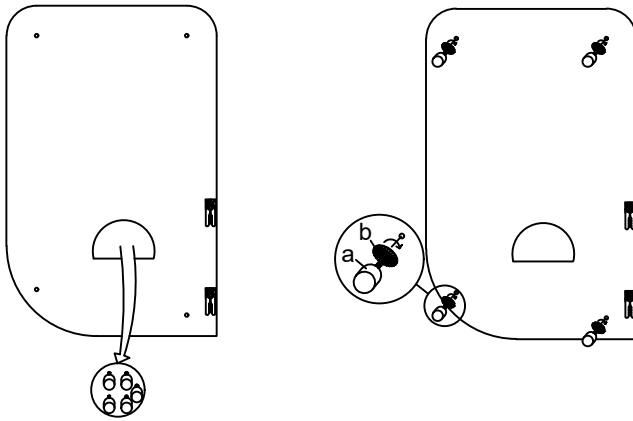

ASSEMBLY INSTRUCTION

LAF Chaise PC

Components

A
x1

Hardware List

a		Plastic Leg	Ø60x43mm	4
b		Plastic Washer	Ø8	4

Assembly Instructions

ASSEMBLY INSTRUCTION

LAF Chaise PC

Assembly of the sectionals

The prong and the connector must be aligned well.

How to disconnect

Lift up the right sectional and pull it out .