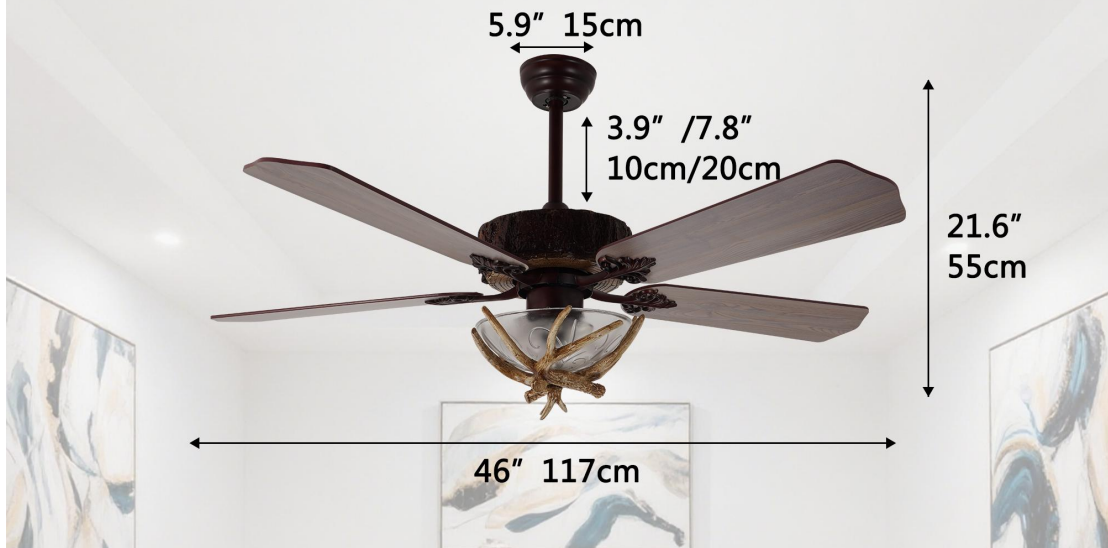

PRODUCT DIMENSIONS

Fan ON/OFF

Light ON/OFF

6 Speed Control

Timing Setting(1H/4H/8H)

7.8"

3.9"

Adjustable Downrods