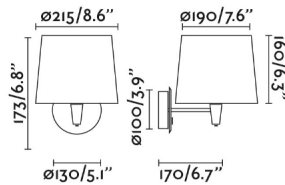

General characteristics

Fixation	Wall
voltage	120V
Hertz	60Hz
Max. Power	15W

Material

Body/Structure	Steel
Screen	Textile

Finish

Body/Structure	Matt Black
Screen	Black
Location	Dry locations only
US Certification	Fijas cETLus