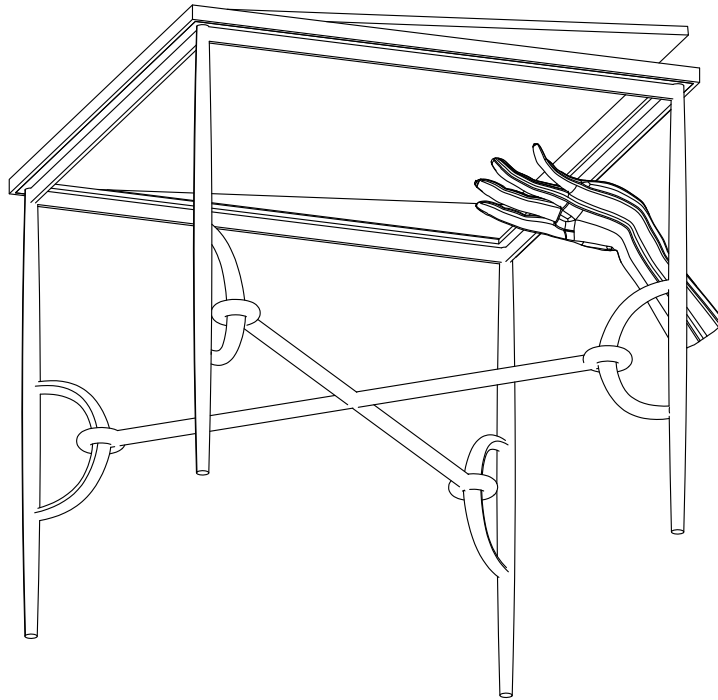

## Assembly Instruction

Product Description: BABYLON END TABLE

Hardware/Component List :

No.	Hardware/Component List	Quantity
1	 Glass Top	1
2	 Iron Base	1

Assembly Instruction  
Product Description: BABYLON END TABLE

1

2

**Level Adjustment** - In case the doors or handles are not aligned, use levelers to adjust the balance of the them.