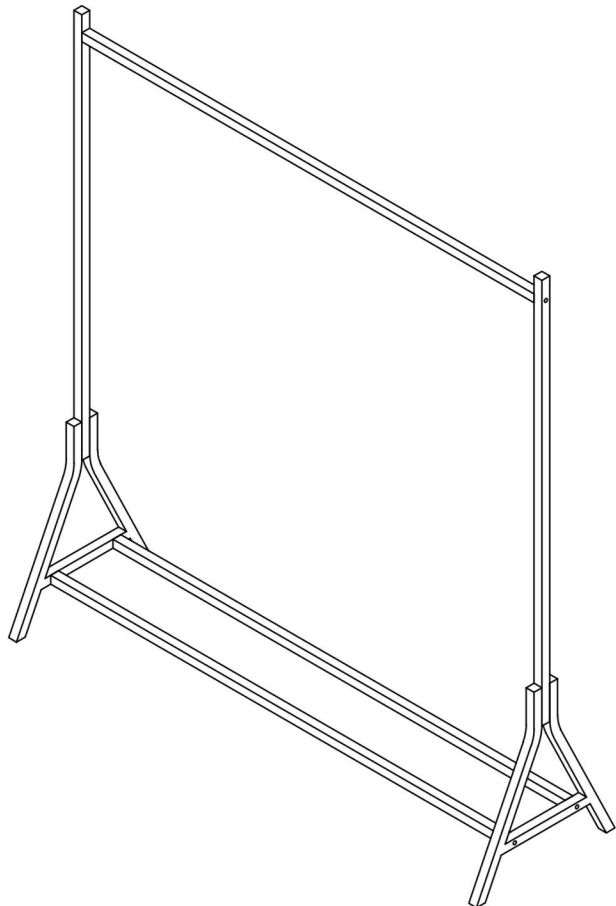

ASSEMBLY INSTRUCTION

WARRANTY:

We stand behind our products & service with confidence! If parts damaged or missing please feel free to contact us for a FREE REPLACEMENT.

We warranty this product to be free from defects in materials. This warranty covers one year from the date of original purchase.

NOTES:

- The item is only intended to be used indoors. The product must be assembled and used in accordance with the provisions of the manual.
- It is recommended that assembly is undertaken by about 2 adults. Please read assembly instructions before assembly and strictly adhere to each step outlined. Estimated assembly time is 30 minutes.

WARNING:

- **WARNING FOR YOUNG CHILDREN** - This product contains small components, please ensure that they are kept away from small children while assembling.