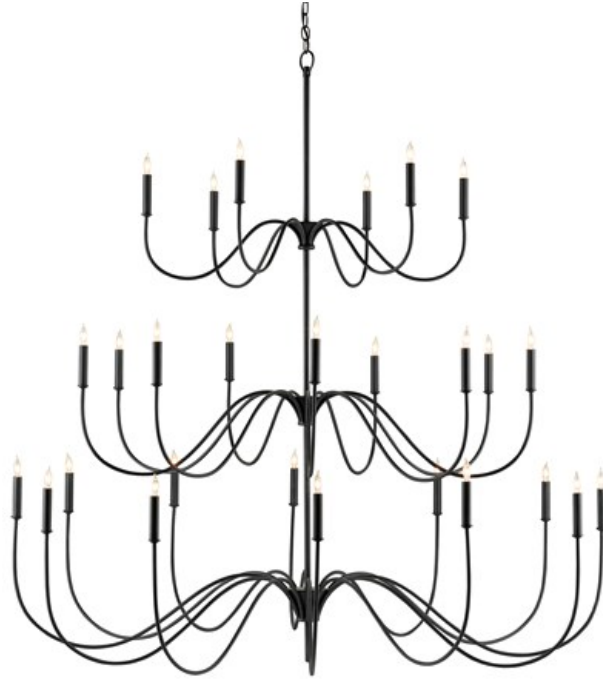

CURREY

& COMPANY

Tirrell Large Chandelier

9000-0655

Overall: 61" h x 58" dia

Finish: Antique Black

Materials: Wrought Iron

Availability: In Stock

Item Weight: 22 lb

Number of Lights: 27

Suggested Bulb: CA Flame Tip

Socket Type: E12

Watts per Socket / Item: 25/675

A nod to Early American style, the Tirrell Large Chandelier has graceful arms that arc upward to hold its candle sleeves with simple dignity. The black chandelier is made of wrought iron in an antique black finish. We also offer the Tirrell in medium and small sizes.