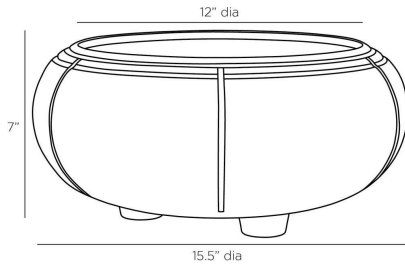

## ZEHIR CACHE POT

ATI01  
H: 7 IN, Dia: 15.50 IN  
Antique Brass

An elegant vessel, this cast aluminum footed planter makes an impactful centerpiece wherever you place it. Engraved for textural interest, the carved details inset into the antique brass finished surface recall the Nazca lines found in Southern Peru.

### DIMENSIONS

Foot Print	W: 9 IN, D: 9 IN
Opening	H: 5 IN, Dia: 12 IN

### SHIPPING

Product Weight	10.4 lbs
Gross Weight 1	13.89 lbs
Shipping Box 1	H: 16 IN, L: 17.8 IN, W: 17.8 IN