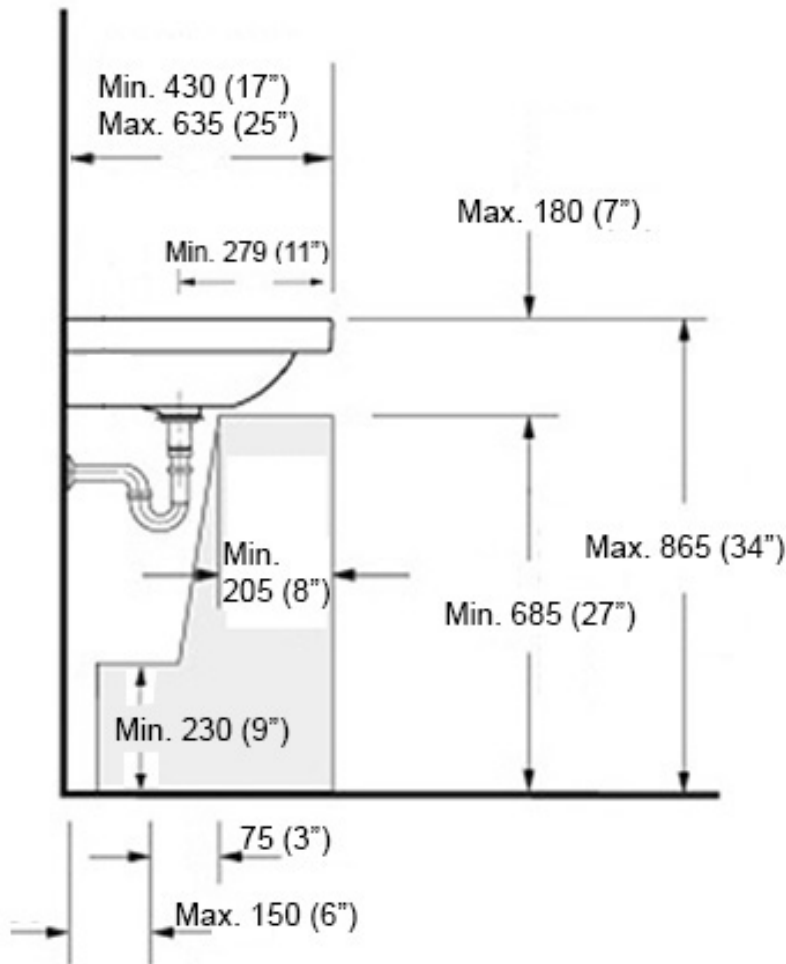

Collection H10	Model H10 60U - 8108501	Dimensions Metric <i>1 inch = 2.54 cm</i> <i>1 inch = 25.4 mm</i>	 1051 Lea Drive - Collegeville, PA 19426 Tel. 215 513 9400 - Fax 610 831 0215 www.ws bathcollections.com - info@ws bathcollections.com
----------------------------	-------------------------------------	---	---

H10 60U - 8108501

Installation Instructions - Under Mount Installation
Mounting Hardware (*Brackets included*)

Bottom View

Top View

Collection
H10

Model |
H10 60U - 8108501

Dimensions Metric
1 inch = 2.54 cm
1 inch = 25.4 mm

Collection
H10

Model |
H10 60U - 8108501

Dimensions Metric
1 inch = 2.54 cm
1 inch = 25.4 mm

WS®
BATH
COLLECTIONS

1051 Lea Drive - Collegeville, PA 19426
Tel. 215 513 9400 - Fax 610 831 0215
www.ws bathcollections.com - info@ws bathcollections.com

Recommended ADA Installation

Note: ADA Compliant when installed in accordance with ADA guidelines

<p>Collection H10</p>	<p>Model H10 60U - 8108501</p>	<p>Dimensions Metric <i>1 inch = 2.54 cm</i> <i>1 inch = 25.4 mm</i></p>	<p>WS[®] BATH COLLECTIONS 1051 Lea Drive - Collegeville, PA 19426 Tel. 215 513 9400 - Fax 610 831 0215 www.ws bathcollections.com - info@ws bathcollections.com</p>
----------------------------------	---	--	--