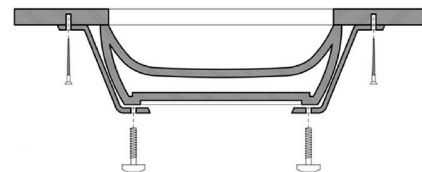

Collection H10	Model H10 60U - 8108501	Dimensions Metric <i>1 inch = 2.54 cm</i> <i>1 inch = 25.4 mm</i>	 1051 Lea Drive - Collegeville, PA 19426 Tel. 215 513 9400 - Fax 610 831 0215 www.ws bathcollections.com - info@ws bathcollections.com
----------------------------	-------------------------------------	---	---

H10 60U - 8108501

Installation Instructions - Under Mount Installation
Mounting Hardware (*Brackets included*)

Bottom View

Top View

Collection
H10

Model |
H10 60U - 8108501

Dimensions Metric
1 inch = 2.54 cm
1 inch = 25.4 mm