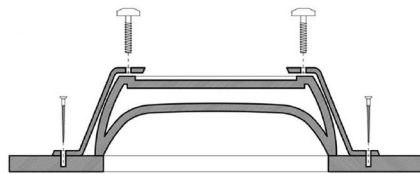

H10 60U - 8108501

Features

- Bathroom Sink
- Made of Ceramic
- fi«-μWhite Finish
- Without Overflow
- Under Mount Installation
- Designed by Romano Adolini
- Made in Italy

Related Items:

- WSBC | Push Waste Drain
- WSBC 53922 | Decorative Trap

Collection H10	Model H10 60U - 8108501	Dimensions Metric <i>1 inch = 2.54 cm</i> <i>1 inch = 25.4 mm</i>	 1051 Lea Drive - Collegeville, PA 19426 Tel. 215 513 9400 - Fax 610 831 0215 www.ws bathcollections.com - info@ws bathcollections.com
----------------------------	-------------------------------------	---	---

H10 60U - 8108501

Installation Instructions - Under Mount Installation
Mounting Hardware (*Brackets included*)

Bottom View

Top View

Collection
H10

Model |
H10 60U - 8108501

Dimensions Metric
1 inch = 2.54 cm
1 inch = 25.4 mm