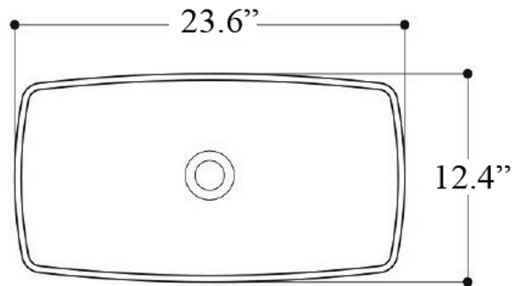

Finishes:

 fi«-μWhite

SKU# | Options:

- H10 60U - 8108501 | fi«-μWhite

Codes & Standards:

- ADA Compliant when Installed to ADA Guidelines

* WS Bath Collections reserves the right to revise dimensions or information on this sheet without notice

Collection H10	Model H10 60U - 8108501	Dimensions Metric <i>1 inch = 2.54 cm</i> <i>1 inch = 25.4 mm</i>	 1051 Lea Drive - Collegeville, PA 19426 Tel. 215 513 9400 - Fax 610 831 0215 www.ws bathcollections.com - info@ws bathcollections.com
----------------------------	-------------------------------------	---	---

H10 60U - 8108501

Installation Instructions - Under Mount Installation
Mounting Hardware (*Brackets included*)

Bottom View

Top View

Collection
H10

Model |
H10 60U - 8108501

Dimensions Metric
1 inch = 2.54 cm
1 inch = 25.4 mm

Collection
H10

Model |
H10 60U - 8108501

Dimensions Metric
1 inch = 2.54 cm
1 inch = 25.4 mm

WS®
BATH
COLLECTIONS

1051 Lea Drive - Collegeville, PA 19426
Tel. 215 513 9400 - Fax 610 831 0215
www.ws bathcollections.com - info@ws bathcollections.com