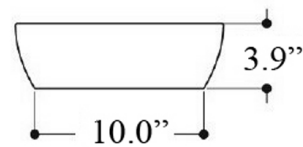

Collection H10	Model H10 60U - 8108501	Dimensions Metric <i>1 inch = 2.54 cm</i> <i>1 inch = 25.4 mm</i>	 1051 Lea Drive - Collegeville, PA 19426 Tel. 215 513 9400 - Fax 610 831 0215 www.ws bathcollections.com - info@ws bathcollections.com
----------------------------	-------------------------------------	---	---

H10 60U - 8108501

Installation Instructions - Under Mount Installation
Mounting Hardware (*Brackets included*)

Bottom View

Top View

Collection
H10

Model |
H10 60U - 8108501

Dimensions Metric
1 inch = 2.54 cm
1 inch = 25.4 mm

Collection
H10

Model |
H10 60U - 8108501

Dimensions Metric
1 inch = 2.54 cm
1 inch = 25.4 mm

WS®
BATH
COLLECTIONS

1051 Lea Drive - Collegeville, PA 19426
Tel. 215 513 9400 - Fax 610 831 0215
www.ws bathcollections.com - info@ws bathcollections.com