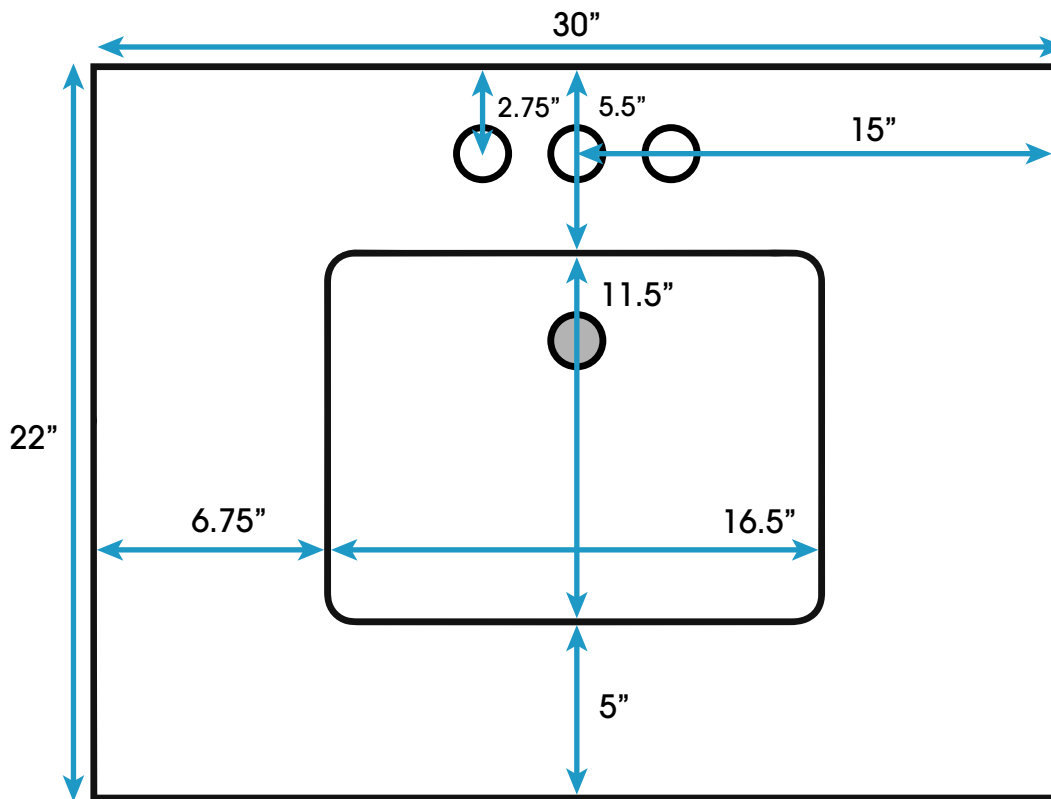

# *Kensington 30-inch Bath Vanity* (Top View)

**All measurements are approximate and rounded to the nearest quarter inch  
Please allow for a slight margin of error**