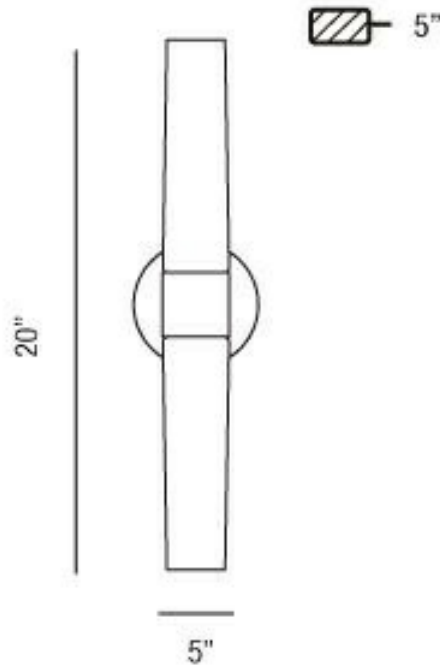

## Vesper, Wall Sconce, 20", Polished Nickel, White Glass

Item No.  
23274-020

JOB NAME:

DATE:

TYPE:

COMMENTS:

### LIGHT INFORMATION

Light Type            Bulb

Bulb Socket            E26

Bulb Shape            T10

Bulb Included            No

CRI

Delivered Lumens

Colour Temperature (Kelvin)    N/A

### DIMENSIONS & WEIGHT

Product Width (In)

Product Height (In)            20

Product Ext (In)            5

Product Diameter (In)

Product Weight (Lbs)            2.42

Product Length (In)            4.75