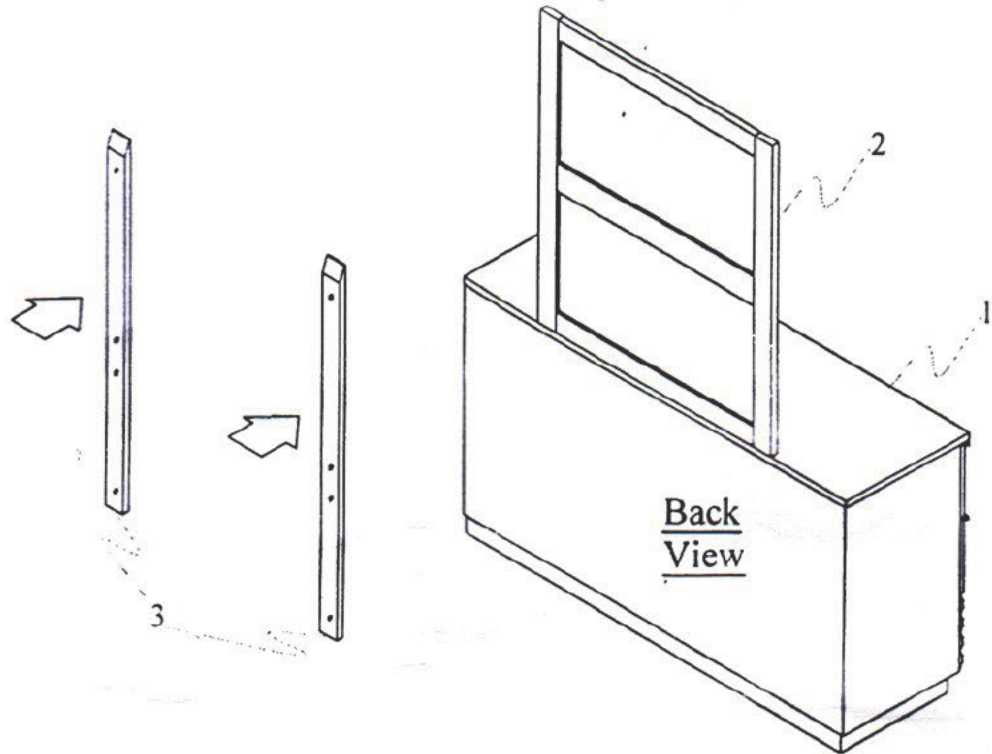

Assembly Guide

Dresser and Mirror

Thank you for purchasing this quality product.
Please check all packing material carefully which may have come loose inside the carton during shipment.

PART LIST

No	Description	Qty
1	Dressing Table	1pc
2	Mirror	1pc
3	Mirror Support	2pcs

HARDWARE LIST

No	Description	Qty
A	TRUSS HD C/B M4 x 32mm 	8pcs

Assembly Guide

Dresser Mirror

Step : 1

Step : 2