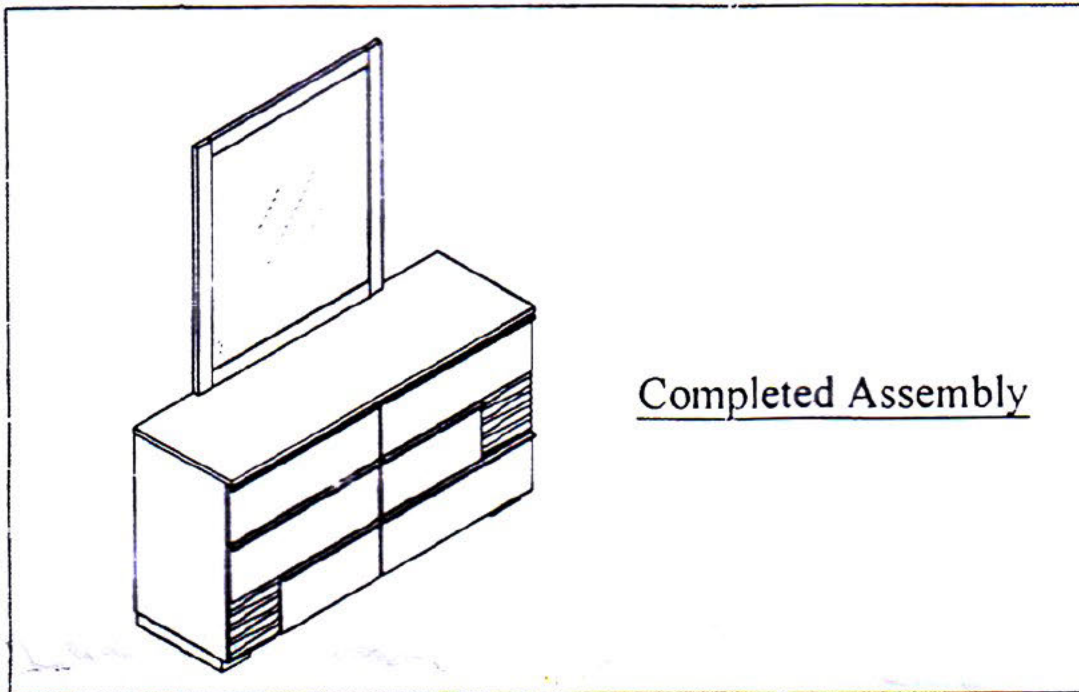

Assembly Guide

Dresser and Mirror

Thank you for purchasing this quality product.
Please check all packing material carefully which may have come loose inside the carton during shipment.

PART LIST

No	Description	Qty
1	Dressing Table	1pc
2	Mirror	1pc
3	Mirror Support	2pcs

HARDWARE LIST

No	Description	Qty
A	TRUSS HD C/B M4 x 32mm 	8pcs

Assembly Guide

Dresser Mirror

Step : 1

Step : 2