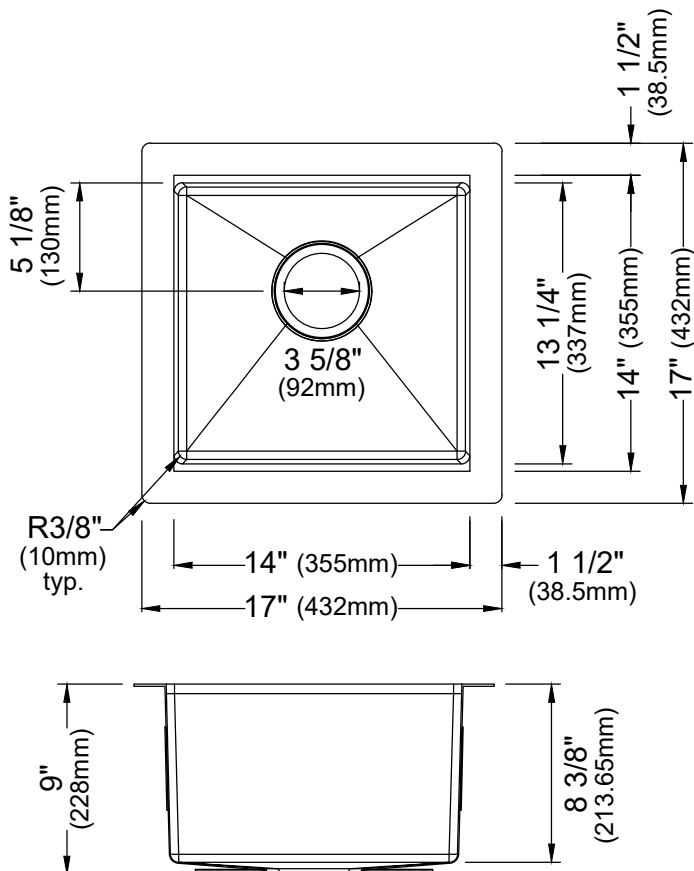

Stocked Color Options

Listing and certifications:
cUPC

Limited lifetime warranty