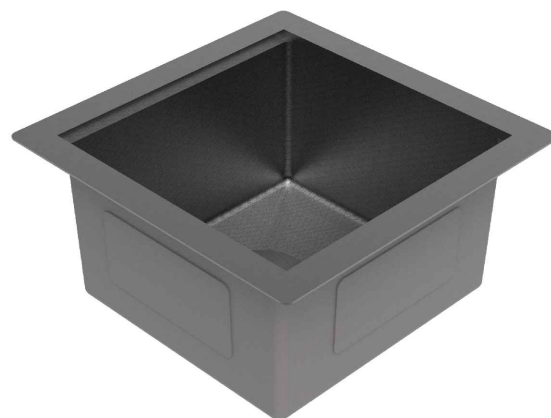

Series	Matrix
Material	16 Gauge, Type 304 stainless steel
Installation Type	Undermount
Configuration	Single bowl
Finish	Embossed hexagon finish
Overall Dimensions	17" x 17" x 9"
Bowl Dimensions	14" x 13 1/4" x 8 3/8"
Drain Size	3 5/8"
Finishes Available	Stainless Steel, Gunmetal Grey
Minimum cabinet size	21"
Template Included	Yes
Clips Included	Yes
Drain Location	Rear
Accessories Included	Strainer, Cutting board and Strainer cap

Shown in Gunmetal Grey

MODEL	ACCESSORY
HSU1717SBGG	Cutting Board - CB1414BLR5
HSU1717SBGG	Strainer Cap - L-CAPGG
HSU1717SBGG	Strainer - L-1GGMA
HSU1717SBSS	Cutting Board - CB1414BLR5
HSU1717SBSS	Strainer Cap - L-CAP
HSU1717SBSS	Strainer - L-1

MODEL	FINISH
HSU1717SBGG	Gunmetal Grey
HSU1717SBSS	Stainless Steel

Stocked Color Options

Stainless Steel

Gunmetal Grey

Listing and certifications:
cUPC

Limited lifetime warranty