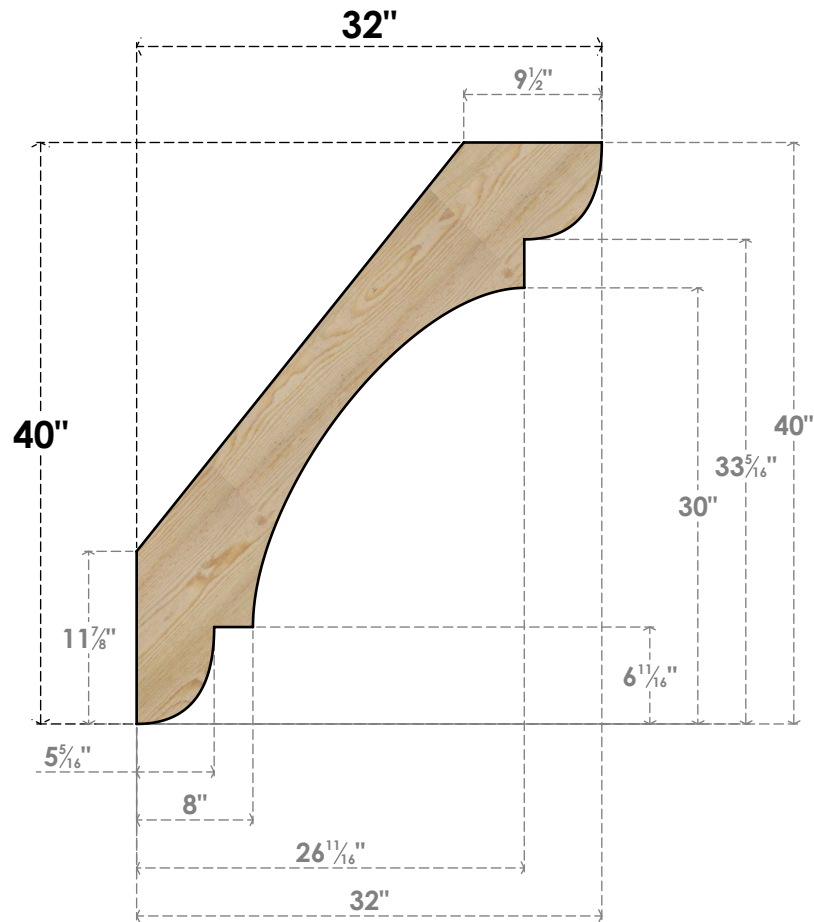

BRC06X32X40OLY00RDF

6"W X 32"D X 40"H OLYMPIC ROUGH SAWN BRACE, DOUGLAS FIR

SIDE

FRONT

EKENA MILLWORK
 2300 WEST MAIN ST.
 CLARKSVILLE, TX 75426
 TOLL FREE: 866-607-0453
 WWW.EKENAMILLWORK.COM

NOTES

1. INSTALLATION TO BE COMPLETED IN ACCORDANCE WITH MANUFACTURER'S SPECIFICATIONS.
2. DRAWING MAY NOT BE TO SCALE
3. THIS DRAWING IS INTENDED FOR DESIGN AND PLANNING PURPOSES ONLY.
4. ALL INFORMATION CONTAINED HEREIN WAS CURRENT AT THE TIME OF DEVELOPMENT BUT MUST BE REVIEWED AND APPROVED BY THE PRODUCT MANUFACTURER TO BE CONSIDERED ACCURATE.
5. PRODUCTS ARE NOT KILN DRIED. THIS ITEM IS UNIQUE AND WILL CONTAIN THE NATURAL VARIATIONS THAT THE WOOD SPECIES OFFERS. THIS MAY RESULT IN VARIATIONS UP TO 1/4"