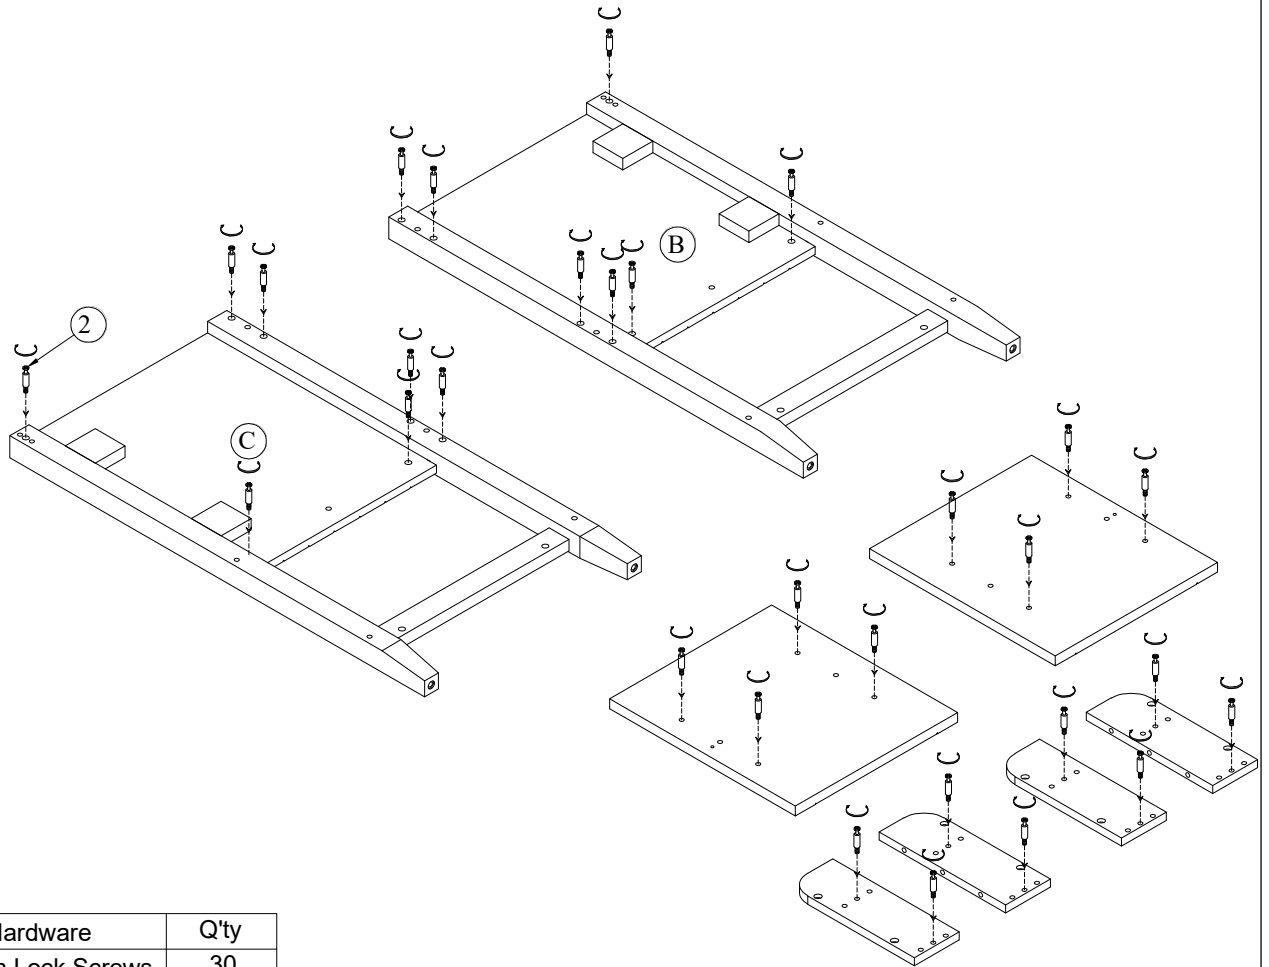

Step 1

No	Hardware	Q'ty
2	Cam Lock Screws	30

Step 2