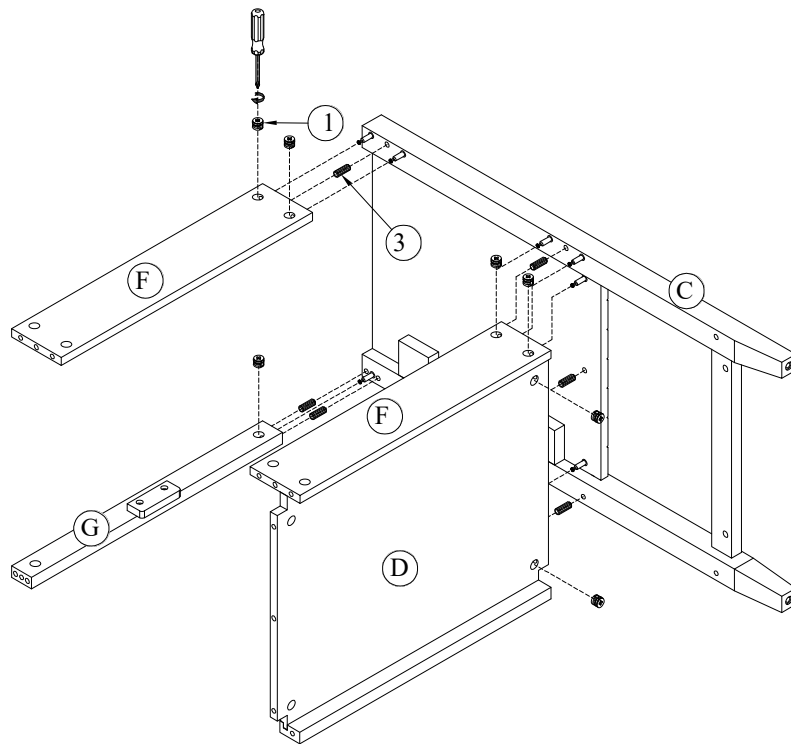

No	Hardware	Q'ty
1	Cam Lock	7
3	Wooden	6