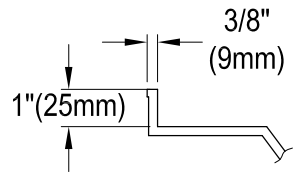

VTSB60325R

Acrylic Shower Base With Right Hand Drain Hole

Section A-A
(Scale 1.5:1)