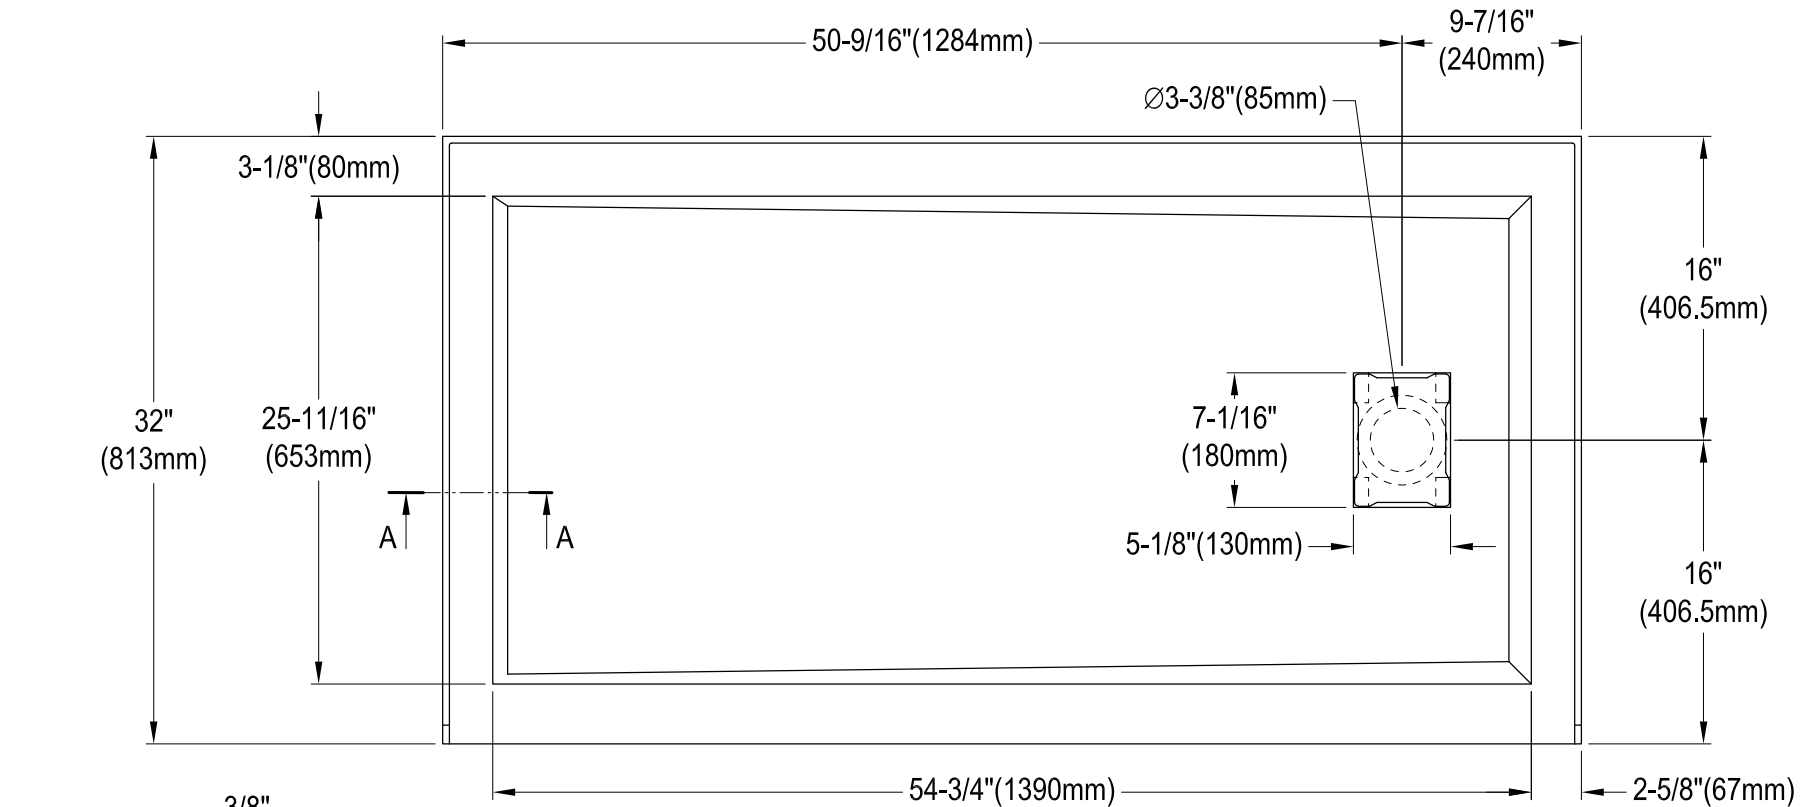

VTSB60325R

Acrylic Shower Base With Right Hand Drain Hole

Section A-A
(Scale 1.5:1)