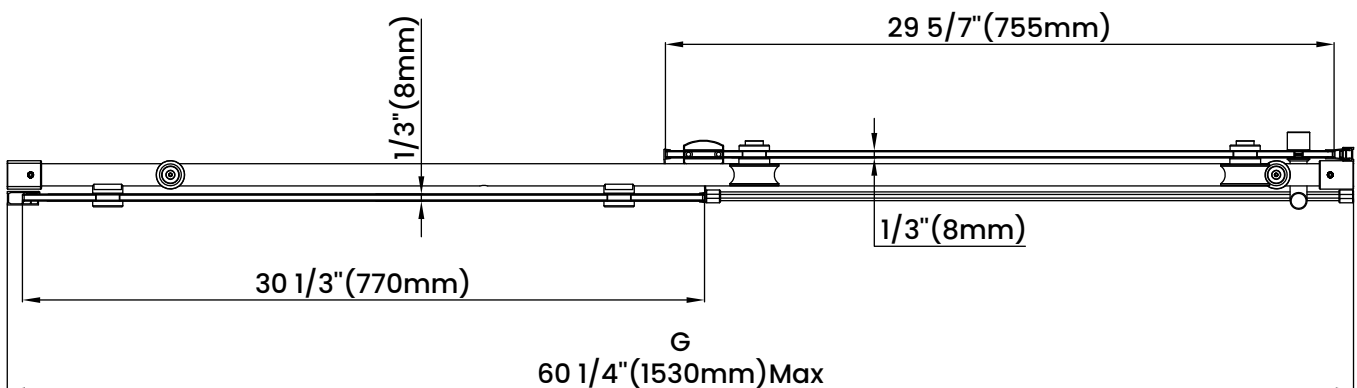

Measurements	
<b>A</b>	Distance Between Handle Holes
<b>B</b>	Handle Length
<b>C</b>	Distance Between Handle Holes To The Side
<b>D</b>	Distance Between Handle Holes To The Bottom
<b>F</b>	Min/Max Walk-In Width
<b>G</b>	Min/Max Shower Door Width
<b>H</b>	Shower Door Height
<b>J</b>	Walk Through Opening Height

Measurements provided are in mm and inches.

Measurements	
<b>A</b>	Distance Between Handle Holes
<b>B</b>	Handle Length
<b>C</b>	Distance Between Handle Holes To The Side
<b>D</b>	Distance Between Handle Holes To The Bottom
<b>F</b>	Min/Max Walk-In Width
<b>G</b>	Min/Max Shower Door Width
<b>H</b>	Shower Door Height
<b>J</b>	Walk Through Opening Height

Measurements provided are in mm and inches.