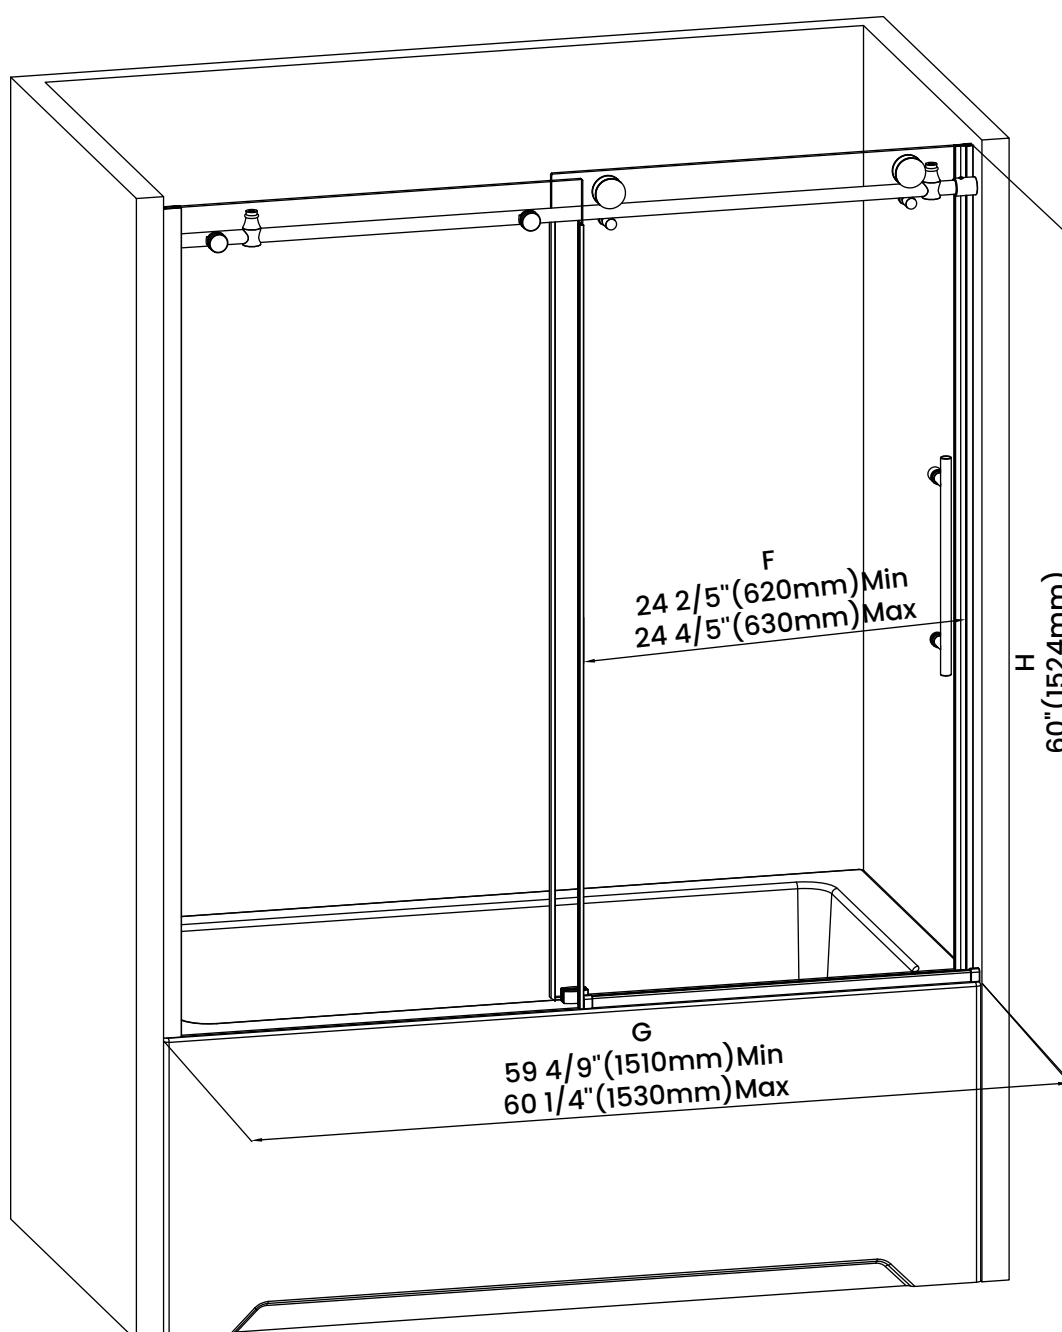

Measurements	
<b>A</b>	Distance Between Handle Holes
<b>B</b>	Handle Length
<b>C</b>	Distance Between Handle Holes To The Side
<b>D</b>	Distance Between Handle Holes To The Bottom
<b>F</b>	Min/Max Walk-In Width
<b>G</b>	Min/Max Shower Door Width
<b>H</b>	Shower Door Height
<b>J</b>	Walk Through Opening Height

Measurements provided are in mm and inches.

Measurements	
<b>A</b>	Distance Between Handle Holes
<b>B</b>	Handle Length
<b>C</b>	Distance Between Handle Holes To The Side
<b>D</b>	Distance Between Handle Holes To The Bottom
<b>F</b>	Min/Max Walk-In Width
<b>G</b>	Min/Max Shower Door Width
<b>H</b>	Shower Door Height
<b>J</b>	Walk Through Opening Height

Measurements provided are in mm and inches.