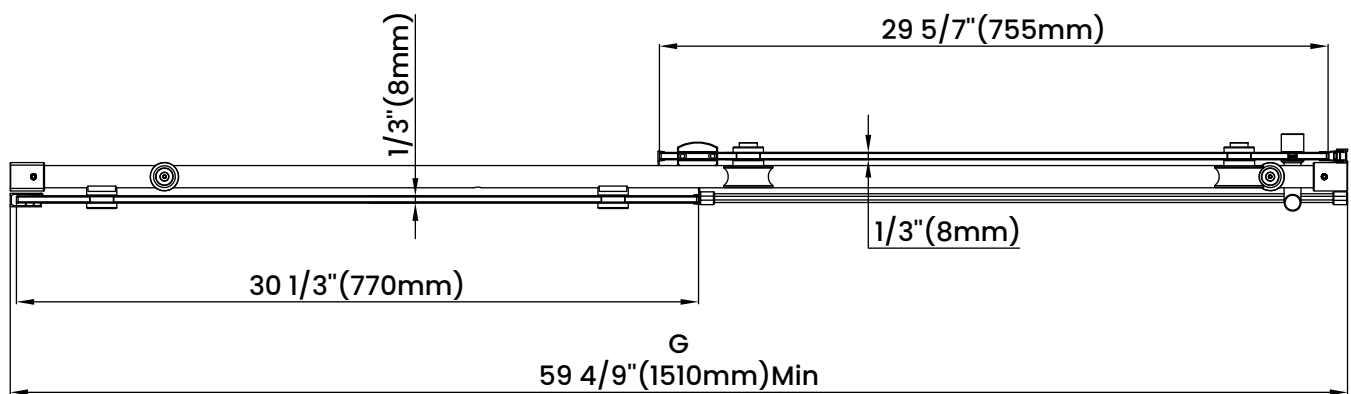

Measurements	
<b>A</b>	Distance Between Handle Holes
<b>B</b>	Handle Length
<b>C</b>	Distance Between Handle Holes To The Side
<b>D</b>	Distance Between Handle Holes To The Bottom
<b>F</b>	Min/Max Walk-In Width
<b>G</b>	Min/Max Shower Door Width
<b>H</b>	Shower Door Height
<b>J</b>	Walk Through Opening Height

Measurements provided are in mm and inches.

Measurements	
<b>A</b>	Distance Between Handle Holes
<b>B</b>	Handle Length
<b>C</b>	Distance Between Handle Holes To The Side
<b>D</b>	Distance Between Handle Holes To The Bottom
<b>F</b>	Min/Max Walk-In Width
<b>G</b>	Min/Max Shower Door Width
<b>H</b>	Shower Door Height
<b>J</b>	Walk Through Opening Height

Measurements provided are in mm and inches.