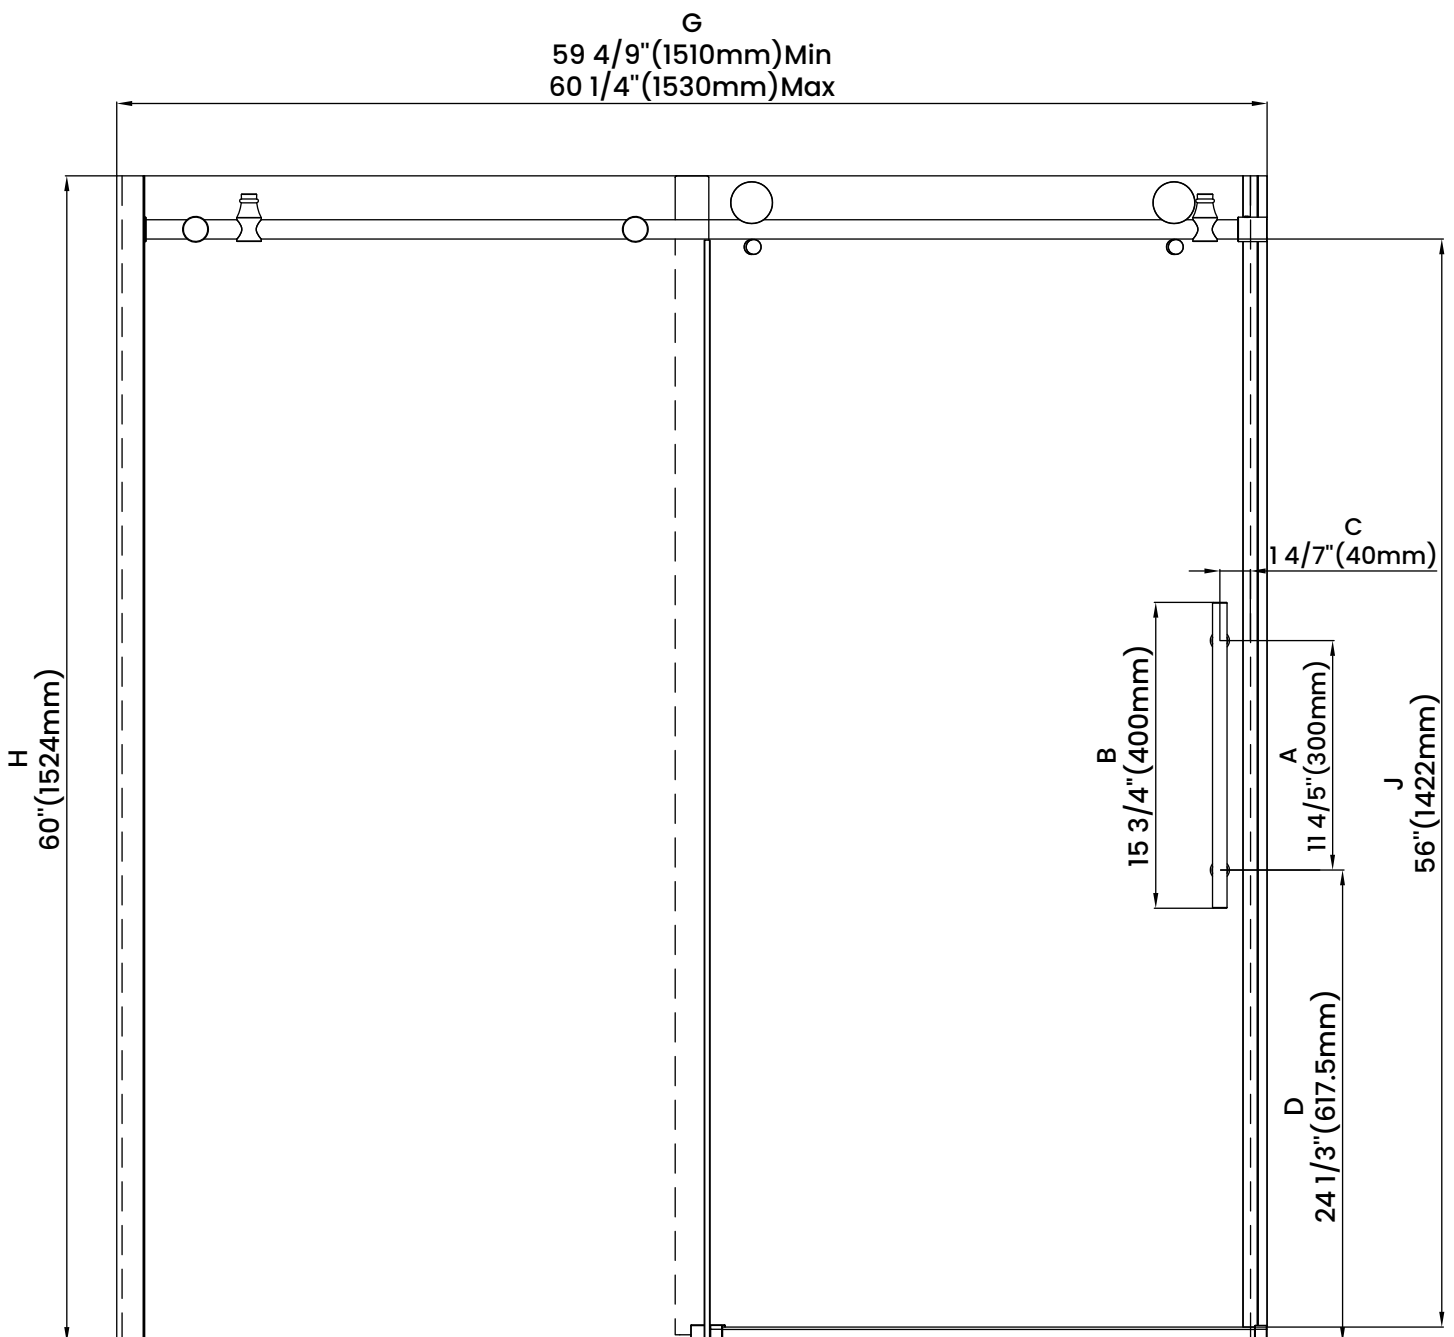

Measurements	
<b>A</b>	Distance Between Handle Holes
<b>B</b>	Handle Length
<b>C</b>	Distance Between Handle Holes To The Side
<b>D</b>	Distance Between Handle Holes To The Bottom
<b>F</b>	Min/Max Walk-In Width
<b>G</b>	Min/Max Shower Door Width
<b>H</b>	Shower Door Height
<b>J</b>	Walk Through Opening Height

Measurements provided are in mm and inches.

Measurements	
<b>A</b>	Distance Between Handle Holes
<b>B</b>	Handle Length
<b>C</b>	Distance Between Handle Holes To The Side
<b>D</b>	Distance Between Handle Holes To The Bottom
<b>F</b>	Min/Max Walk-In Width
<b>G</b>	Min/Max Shower Door Width
<b>H</b>	Shower Door Height
<b>J</b>	Walk Through Opening Height

Measurements provided are in mm and inches.