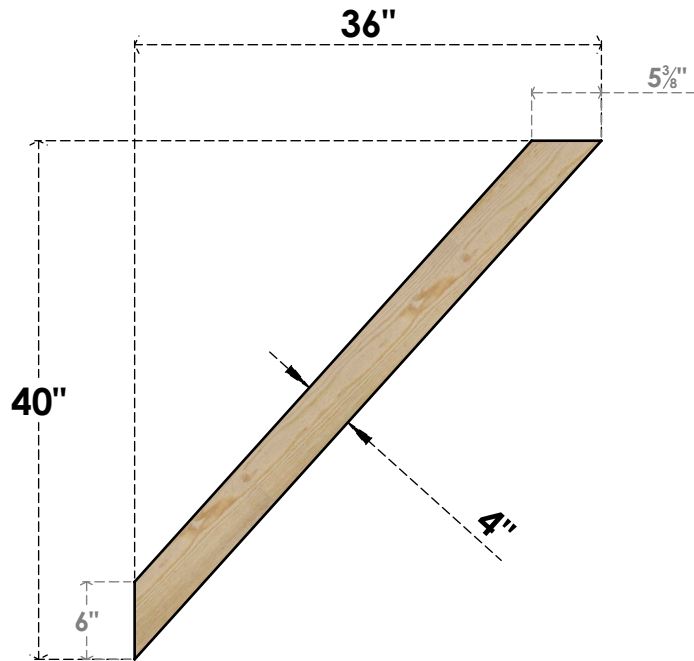

# BRC04X36X40TRA00RDF

4"W X 36"D X 40"H TRADITIONAL ROUGH SAWN BRACE, DOUGLAS FIR

**SIDE**

**FRONT**

EKENA MILLWORK  
2300 WEST MAIN ST.  
CLARKSVILLE, TX 75426  
TOLL FREE: 866-607-0453  
WWW.EKENAMILLWORK.COM