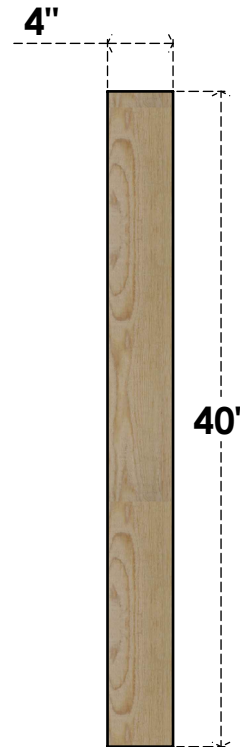

# BRC04X36X40TRA00RDF

4"W X 36"D X 40"H TRADITIONAL ROUGH SAWN BRACE, DOUGLAS FIR

**SIDE**

**FRONT**

EKENA MILLWORK  
2300 WEST MAIN ST.  
CLARKSVILLE, TX 75426  
TOLL FREE: 866-607-0453  
WWW.EKENAMILLWORK.COM

#### NOTES

1. INSTALLATION TO BE COMPLETED IN ACCORDANCE WITH MANUFACTURER'S SPECIFICATIONS.
2. DRAWING MAY NOT BE TO SCALE
3. THIS DRAWING IS INTENDED FOR DESIGN AND PLANNING PURPOSES ONLY.
4. ALL INFORMATION CONTAINED HEREIN WAS CURRENT AT THE TIME OF DEVELOPMENT BUT MUST BE REVIEWED AND APPROVED BY THE PRODUCT MANUFACTURER TO BE CONSIDERED ACCURATE.
5. PRODUCTS ARE NOT KILN DRIED. THIS ITEM IS UNIQUE AND WILL CONTAIN THE NATURAL VARIATIONS THAT THE WOOD SPECIES OFFERS. THIS MAY RESULT IN VARIATIONS UP TO 1/4"