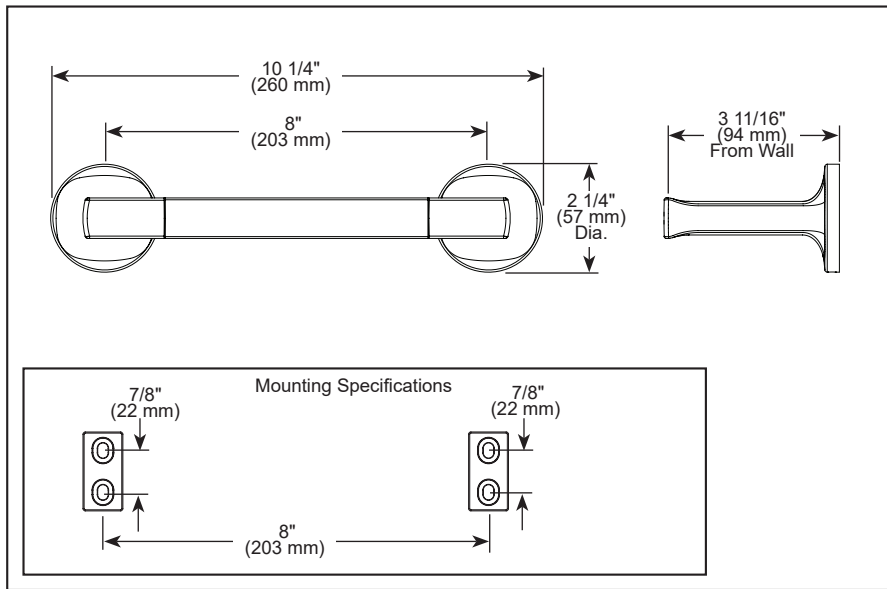

BRIZO®

ACCESSORIES

- Kintsu® Collection
- 8" Mini Towel Bar

694706-▲

STANDARD SPECIFICATIONS:

- Wood blocking is preferable behind all wall surfaces. If wood blocking is not available, try finding a wood stud to anchor at least one end of this accessory.
- Mounting hardware and mounting instructions included with product.
- Note: Plastic anchors, screws, toggle bolts, and mounting brackets are included with the mounting hardware.
- All metal construction