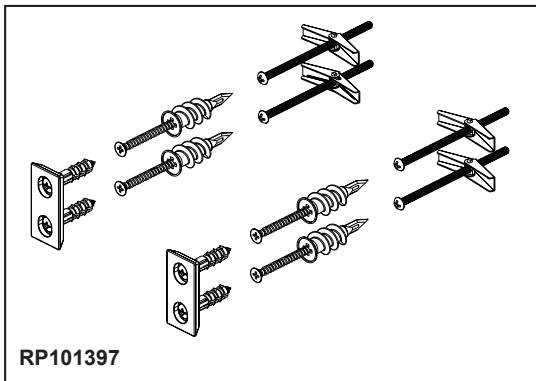

RP101397

▲ Designate proper finish suffix