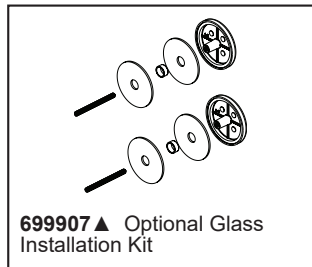

RP63873

699907 ▲ Optional Glass Installation Kit