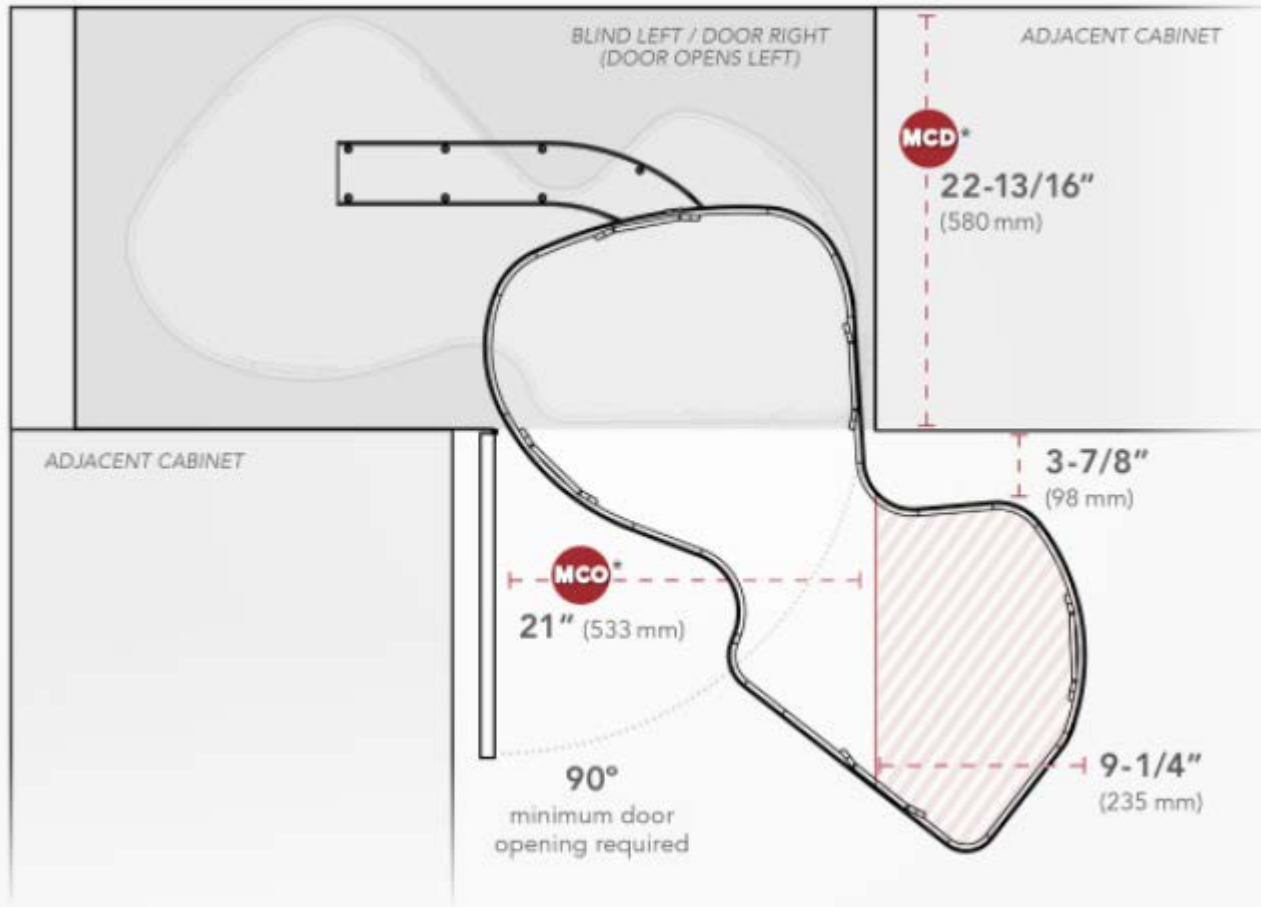

CLOUD BLIND CORNER ORGANIZER

BLIND LEFT • 18" WIDE CABINET OPENING • SOLID BOTTOM

*MCO = Minimum Cabinet Opening

*MCD = Minimum Cabinet Depth

SPECIFICATIONS

CLOUD BLIND CORNER ORGANIZER

BLIND LEFT • 21" WIDE CABINET OPENING • SOLID BOTTOM

***MCO** = Minimum Cabinet Opening

***MCD** = Minimum Cabinet Depth

SPECIFICATIONS