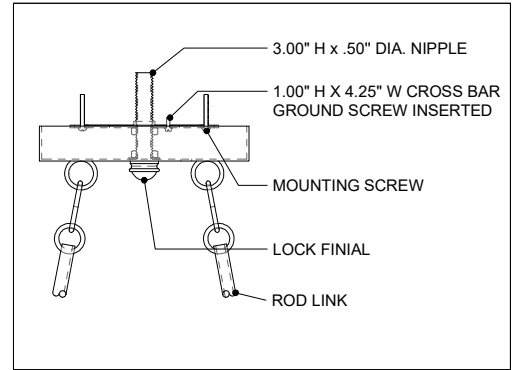

TOP VIEW

CANOPY DETAIL

FRONT VIEW

SIDE VIEW

9000-0533

ALL WORK © 2019 CURREY & COMPANY