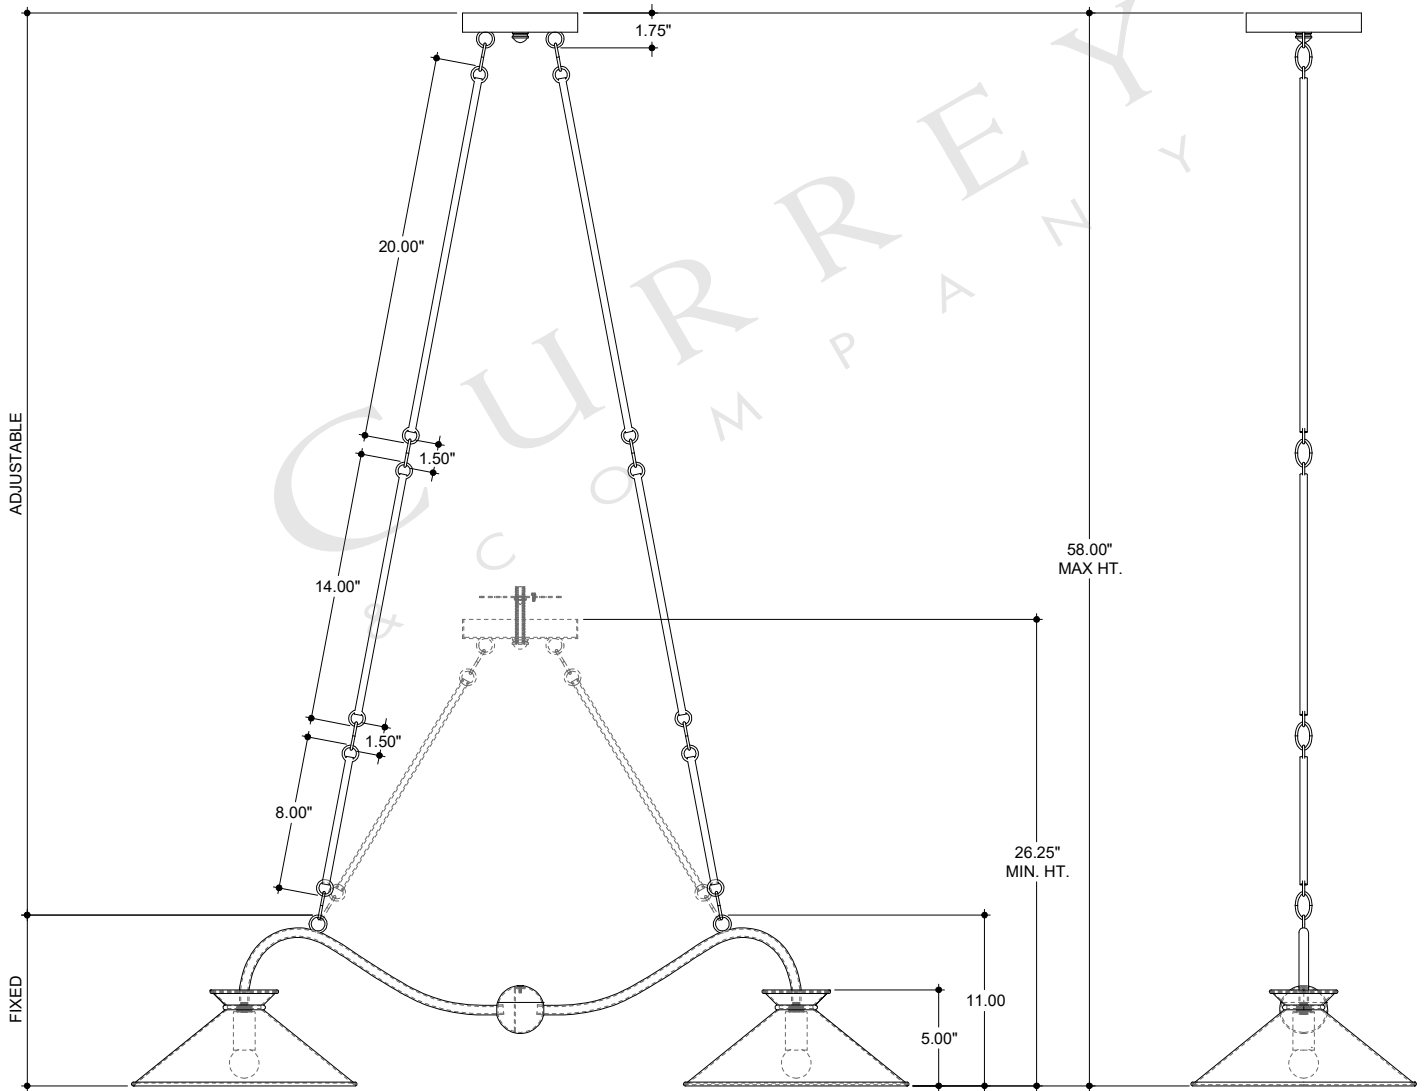

TOP VIEW

CANOPY DETAIL

FRONT VIEW

SIDE VIEW

9000-0533

ALL WORK © 2019 CURREY & COMPANY