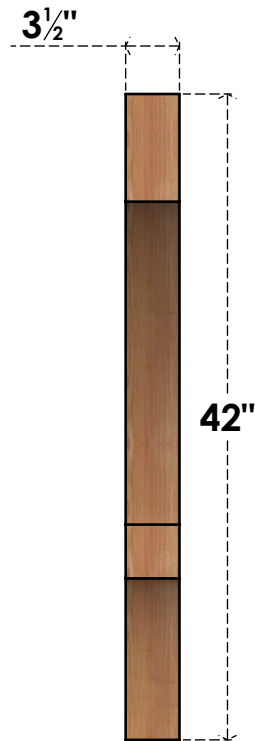

BRC04X42X42BOA00SWR

3 1/2"W X 42"D X 42"H BALBOA SMOOTH BRACE, WESTERN RED CEDAR

SIDE

FRONT

EKENA MILLWORK
 2300 WEST MAIN ST.
 CLARKSVILLE, TX 75426
 TOLL FREE: 866-607-0453
 WWW.EKENAMILLWORK.COM

NOTES

1. INSTALLATION TO BE COMPLETED IN ACCORDANCE WITH MANUFACTURER'S SPECIFICATIONS.
2. DRAWING MAY NOT BE TO SCALE
3. THIS DRAWING IS INTENDED FOR DESIGN AND PLANNING PURPOSES ONLY.
4. ALL INFORMATION CONTAINED HEREIN WAS CURRENT AT THE TIME OF DEVELOPMENT BUT MUST BE REVIEWED AND APPROVED BY THE PRODUCT MANUFACTURER TO BE CONSIDERED ACCURATE.
5. PRODUCTS ARE NOT KILN DRIED. THIS ITEM IS UNIQUE AND WILL CONTAIN THE NATURAL VARIATIONS THAT THE WOOD SPECIES OFFERS. THIS MAY RESULT IN VARIATIONS UP TO 1/4"