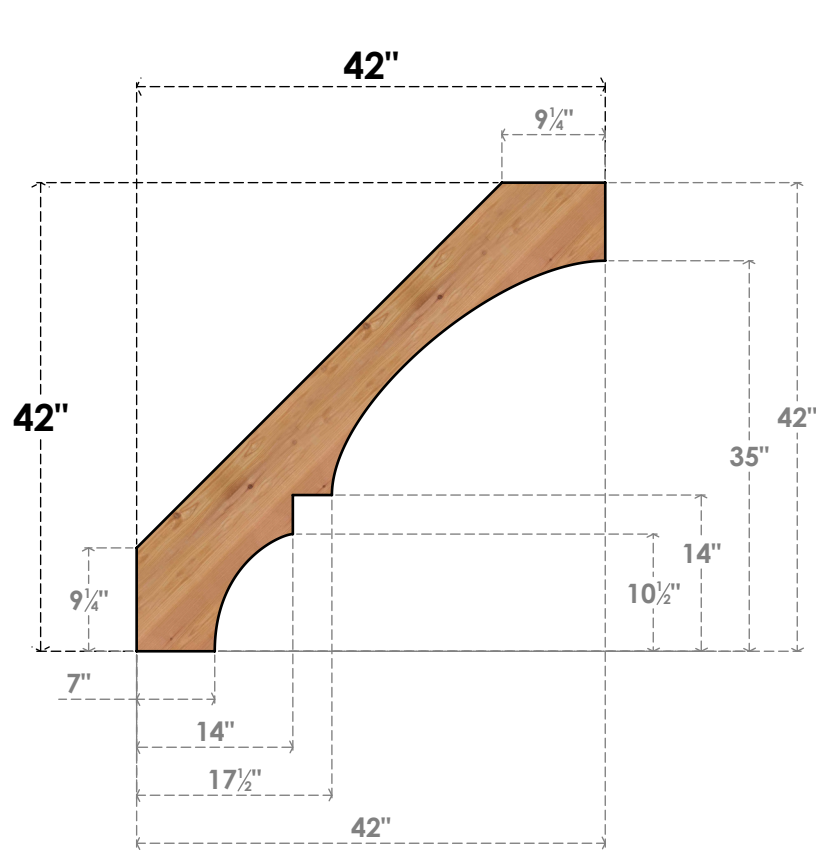

BRC04X42X42BOA00SWR

3 1/2"W X 42"D X 42"H BALBOA SMOOTH BRACE, WESTERN RED CEDAR

SIDE

FRONT

EKENA MILLWORK
 2300 WEST MAIN ST.
 CLARKSVILLE, TX 75426
 TOLL FREE: 866-607-0453
 WWW.EKENAMILLWORK.COM

NOTES

1. INSTALLATION TO BE COMPLETED IN ACCORDANCE WITH MANUFACTURER'S SPECIFICATIONS.
2. DRAWING MAY NOT BE TO SCALE
3. THIS DRAWING IS INTENDED FOR DESIGN AND PLANNING PURPOSES ONLY.
4. ALL INFORMATION CONTAINED HEREIN WAS CURRENT AT THE TIME OF DEVELOPMENT BUT MUST BE REVIEWED AND APPROVED BY THE PRODUCT MANUFACTURER TO BE CONSIDERED ACCURATE.
5. PRODUCTS ARE NOT KILN DRIED. THIS ITEM IS UNIQUE AND WILL CONTAIN THE NATURAL VARIATIONS THAT THE WOOD SPECIES OFFERS. THIS MAY RESULT IN VARIATIONS UP TO 1/4"