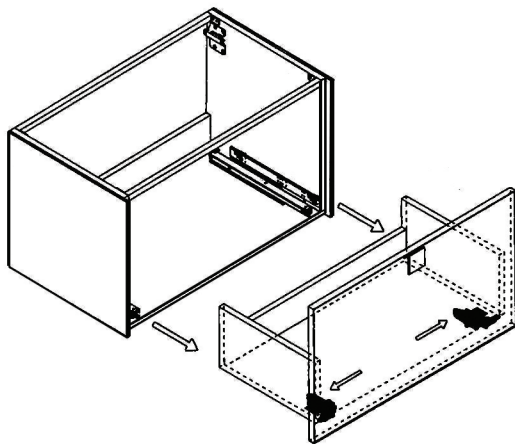

## FELVY

Model: Felvy Single

Category: Vanity

Material: Wood + Murano Glass

Dimensions: 32"(L) x 19"(W) x 18.1"(H)

Description: Luxury Murano glass bathroom vanity in bronze finish

\*Numbers are in inches

# SCHEDA MONTAGGIO ASSEMBLY INSTRUCTIONS

Prastra per fissaggio a parete  
Wall-mounting plate

Stop per fissaggio a parete  
Plug for wall-mounting plate

①

Smontaggio Cassetto premendo leve di sgancio  
Disassemble drawer by pressing release clips