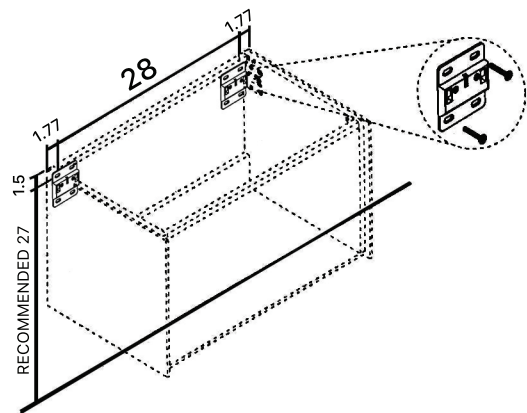

## FELVY

Model: Felvy Single

Category: Vanity

Material: Wood + Murano Glass

Dimensions: 32"(L) x 19"(W) x 18.1"(H)

Description: Luxury Murano glass bathroom vanity in bronze finish

\*Numbers are in inches

# SCHEDA MONTAGGIO ASSEMBLY INSTRUCTIONS

Prastra per fissaggio a parete  
Wall-mounting plate

Stop per fissaggio a parete  
Plug for wall-mounting plate

①

Smontaggio Cassetto premendo leve di sgancio  
Disassemble drawer by pressing release clips