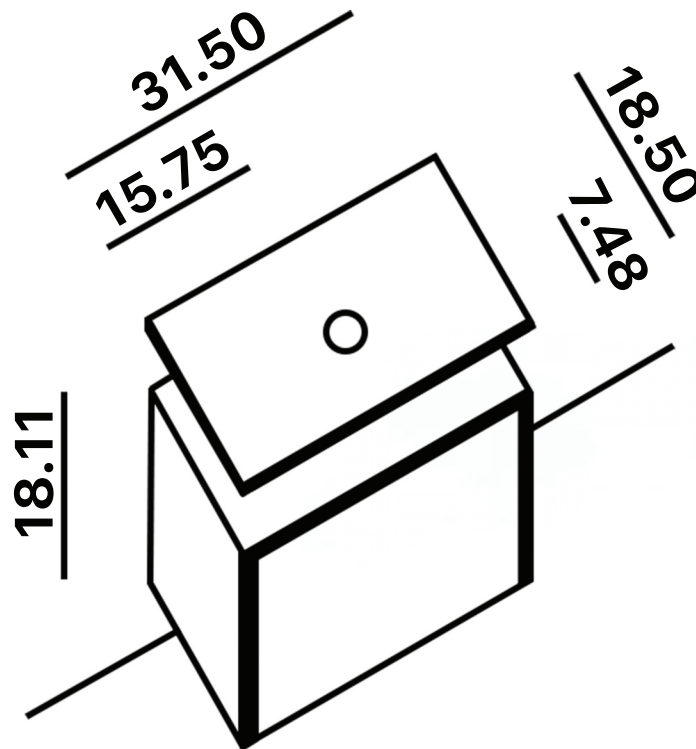

## FELVY

Model: Felvy Single

Category: Vanity

Material: Wood + Murano Glass

Dimensions: 32"(L) x 19"(W) x 18.1"(H)

Description: Luxury Murano glass bathroom vanity in bronze finish

\*Numbers are in inches

# SCHEDA MONTAGGIO ASSEMBLY INSTRUCTIONS

Prastra per fissaggio a parete  
Wall-mounting plate

Stop per fissaggio a parete  
Plug for wall-mounting plate

①

Smontaggio Cassetto premendo leve di sgancio  
Disassemble drawer by pressing release clips