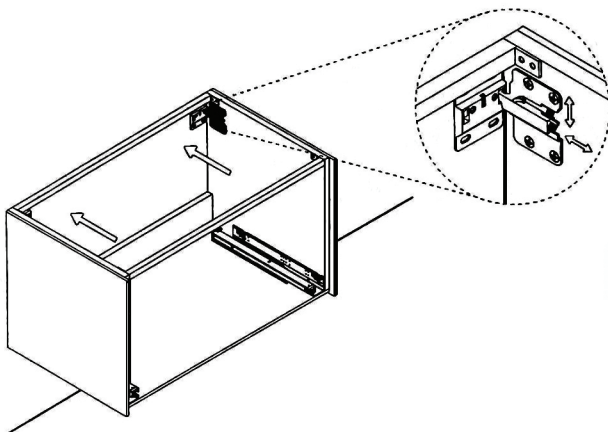

## FELVY

Model: Felvy Single

Category: Vanity

Material: Wood + Murano Glass

Dimensions: 32"(L) x 19"(W) x 18.1"(H)

Description: Luxury Murano glass bathroom vanity in bronze finish

\*Numbers are in inches

# SCHEDA MONTAGGIO ASSEMBLY INSTRUCTIONS

Prastra per fissaggio a parete  
Wall-mounting plate

Stop per fissaggio a parete  
Plug for wall-mounting plate

①

Smontaggio Cassetto premendo leve di sgancio  
Disassemble drawer by pressing release clips

②

Fissaggio piastre a parete  
Plate fixing on wall

③

Ancoraggio e registrazione della consolle  
Unit anchoring and adjustment

④

installazione del piano ed inserimento  
del cassetto su guida  
Top board fixing on frame and drawer onto rails