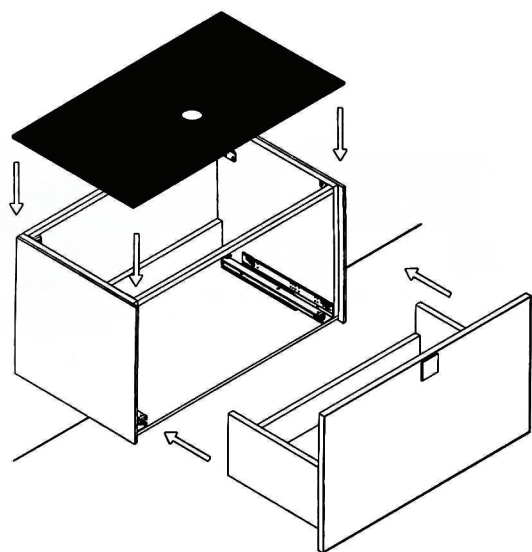

## FELVY

Model: Felvy Single

Category: Vanity

Material: Wood + Murano Glass

Dimensions: 32"(L) x 19"(W) x 18.1"(H)

Description: Luxury Murano glass bathroom vanity in bronze finish

\*Numbers are in inches

# SCHEDA MONTAGGIO ASSEMBLY INSTRUCTIONS

Prastra per fissaggio a parete  
Wall-mounting plate

Stop per fissaggio a parete  
Plug for wall-mounting plate

①

Smontaggio Cassetto premendo leve di sgancio  
Disassemble drawer by pressing release clips

②

Fissaggio piastre a parete  
Plate fixing on wall

③

Ancoraggio e registrazione della consolle  
Unit anchoring and adjustment

④

installazione del piano ed inserimento  
del cassetto su guida  
Top board fixing on frame and drawer onto rails