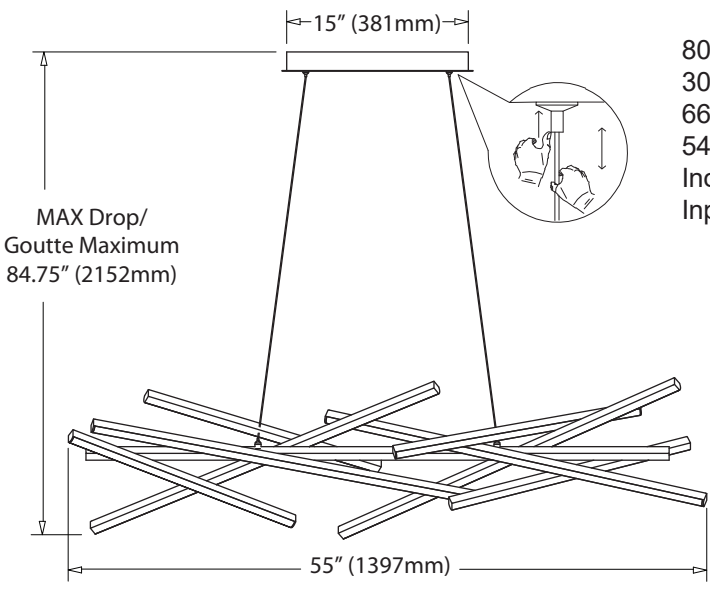

1

2

3

4

80W DC LED
3000K
6600 Initial Lumens
5400 Delivered Lumens
Included/ Inclus
Input: 120

Dimmable/Réglable
Compatible dimmers
listed next page/
Gradateurs compatibles
lisés page suivante

Warning/Attention