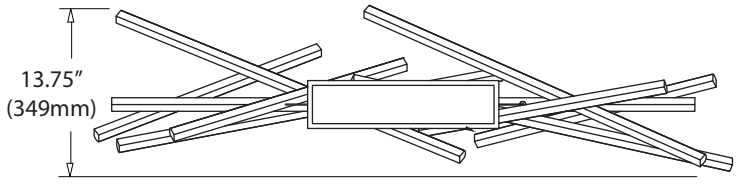

1

2

3

4

80W DC LED
3000K
6600 Initial Lumens
5400 Delivered Lumens
Included/ Inclus
Input: 120

Dimmable/Réglable
Compatible dimmers
listed next page/
Gradateurs compatibles
lisés page suivante

Warning/Attention