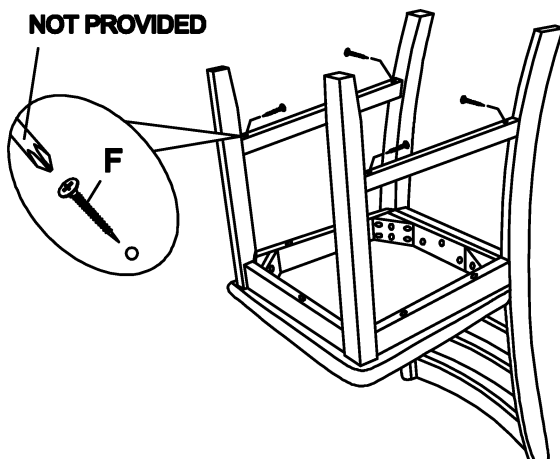

## SIDE CHAIR

**Important note :**

- Place all wooden parts on a clean and smooth surface such as a rug or carpet to avoid scratching the parts.
- Kindly follow the assembly instructions step by step.
- Do not tighten all screws and bolts until the chair is fully assembled.

NO	COMPONENT	QTY
1	BARSTOOL BACK	1
2	CUSHION SEAT	1
3	LEFT FRONT LEG	1
4	RIGHT FRONT LEG	1
5	LEFT SIDE STRETCHER	1
6	RIGHT SIDE STRETCHER	1

NO	HARDWARE	QTY
A	BOLT (LONG) 	4
B	BOLT (MEDIUM) 	4
C	BOLT (SHORT) 	3
D	SPRING WASHER 	11
E	FLAT WASHER 	11
F	SCREW 	4
G	ALLEN KEY 	1

**STEP 1**

**STEP 2**

**STEP 3**

**STEP 4**