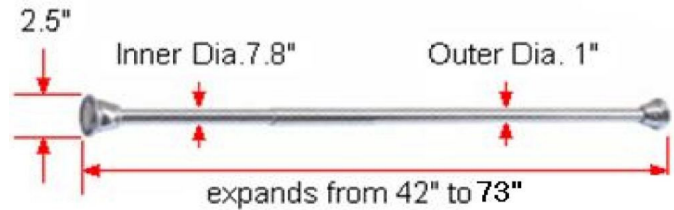

Adjustable Shower Rod 42-Inch to 76-Inch Polished Chrome

SPECIFICATIONS

MATERIAL CONSTRUCTION:	Steel
PVD FINISH:	No
ASSEMBLY REQUIRED:	No
TOOLS NEEDED FOR INSTALLATION:	Phillips Screwdriver
ASSEMBLED DIMENSIONS:	1" H x 72" L x 1" D
ASSEMBLED WEIGHT:	2.3 lbs.
MIN. LENGTH:	43"
MAX LENGTH:	72"
SCREWS INCLUDED:	No
DRYWALL ANCHORS INCLUDED:	No
CENTER TO CENTER:	N/A