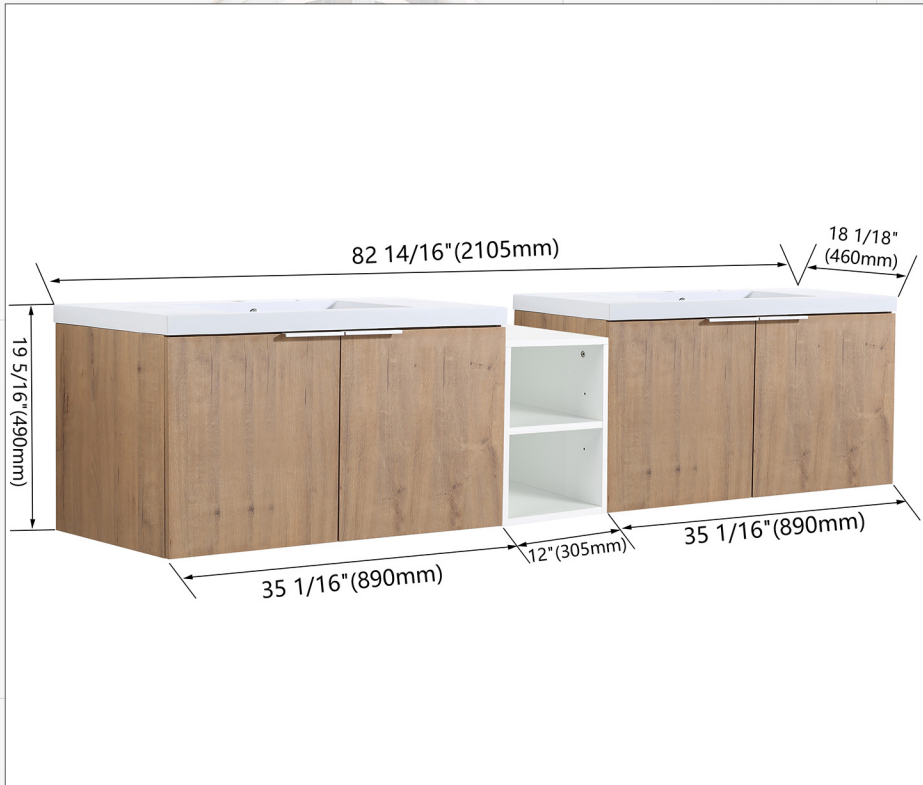

PRODUCT INFORMATION

Overall Width	<u>82.90 in.</u>	Base Material	<u>Plywood</u>
Overall Depth	<u>18.10 in.</u>	Top Material	<u>Resin</u>
Overall Height	<u>19.30 in.</u>	Overflow Hole	<u>yes</u>
		Drain Assembly	<u>no</u>