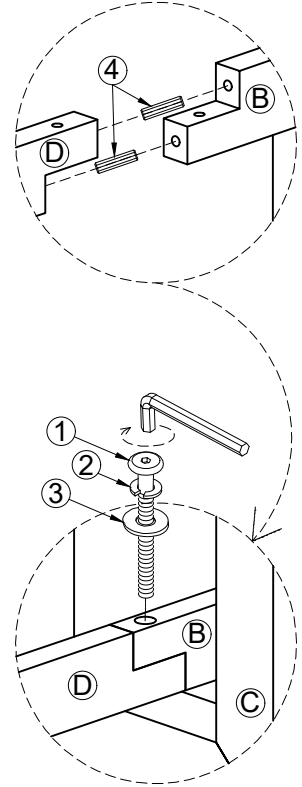

Assembly Instruction

STEP 1:

①	②	③	④
Q.ty: 4pcs	Q.ty: 4pcs	Q.ty: 4pcs	Q.ty: 8pcs