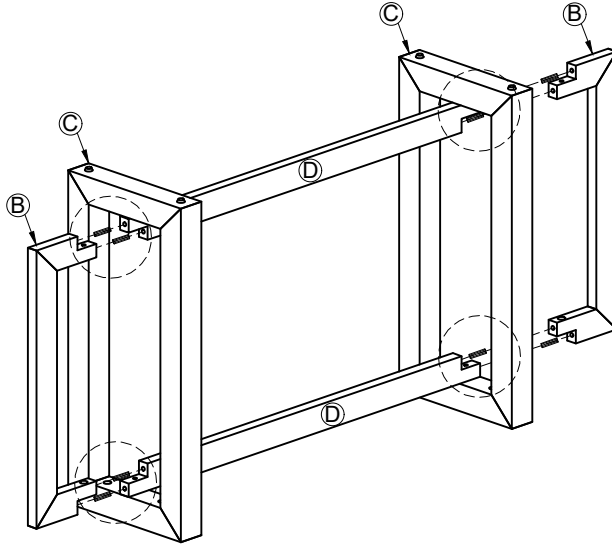

Assembly Instruction

STEP 1:

①	②	③	④
Q.ty: 4pcs	Q.ty: 4pcs	Q.ty: 4pcs	Q.ty: 8pcs