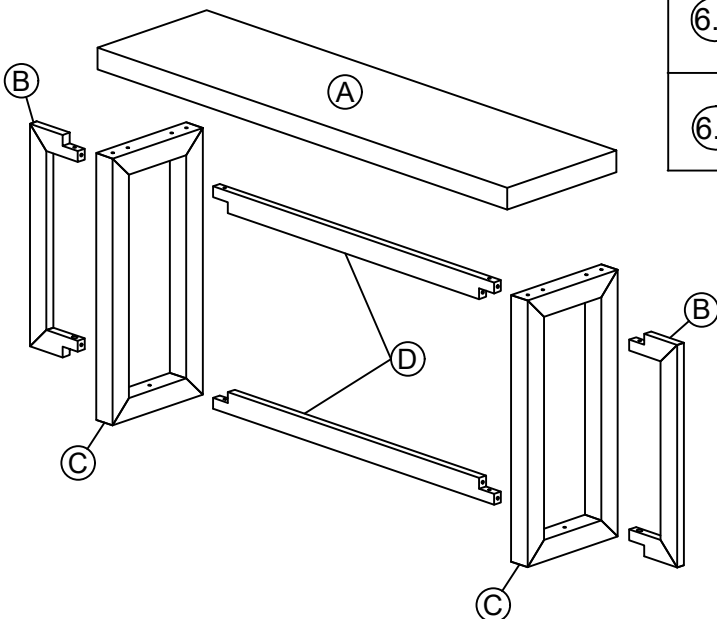

# Assembly Instruction

PART LISTS				HARDWARE LISTS			
NO	DESCRIPTION	SKETCH	Q.TY	NO	DESCRIPTION	SKETCH	Q.TY
Ⓐ	Table Top		1 Pc	①	Bolt 1/4" x 70mm		08 Pcs
				②	Spring Washer 1/4"		08 Pcs
Ⓑ	Side Frame		2 Pcs	③	Flat Washer 1/4"		08 Pcs
				④	Wooden dowel Ø8 x 30mm		12 Pcs
Ⓒ	Leg Frame		2 Pcs	⑤	Allen Key L=60		1 Pc
Ⓓ	Middle Support Bar		2 Pcs	⑥ Anti Tip Kit			2 sets
				⑥.1	Plastic Anchor		2 Pcs
				⑥.2	Metal Bracket		4 Pcs
				⑥.3	Long screw M4 x 40 mm		2 Pcs
				⑥.4	Short screw M4 x 20 mm		2 Pcs
				⑥.5	Steel wire		2 Pcs