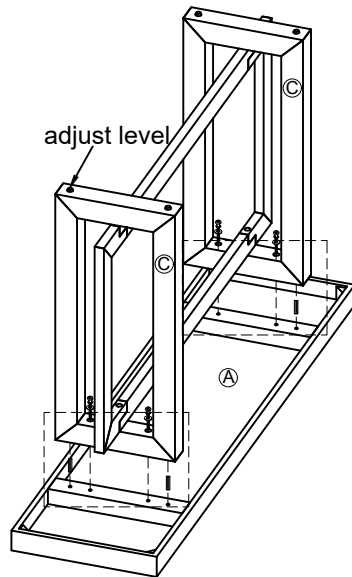

STEP 2:

①	②	③	④
Q.ty: 4pcs	Q.ty: 4pcs	Q.ty: 4pcs	Q.ty: 4pcs