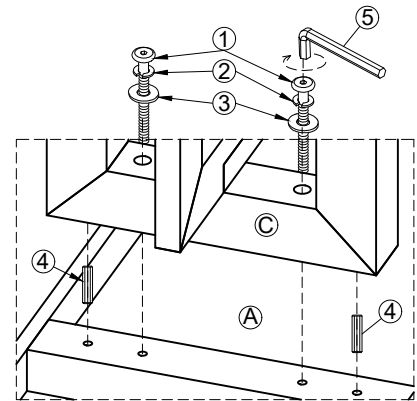

STEP 2:

①	②	③	④
Q.ty: 4pcs	Q.ty: 4pcs	Q.ty: 4pcs	Q.ty: 4pcs