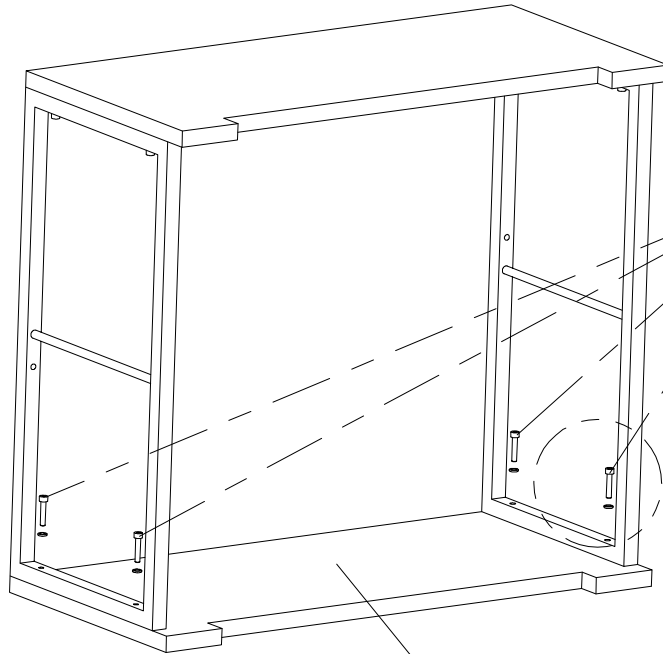

STEP 2

S003

W

4x