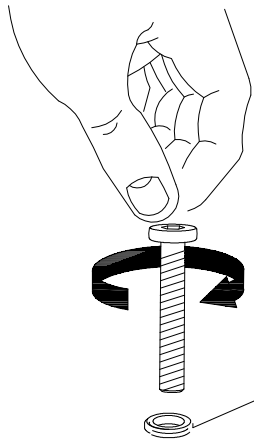

Item no.	Reference Image	Description	Qty
O		Seat Base	1
W		Side Panel	2
Y		Front & Back Panel	2
S003		M6x35 Hex Socket Head Screw	12
W002		Flat Washer	12
T001		S4 Allen Key	1

STEP 1

S003

4x

W002

Do Not Tighten The Screws Completely!

STEP 2

S003

W

4x

W002

Do Not Tighten The Screws Completely!

STEP 3

Do Not Tighten The Screws Completely!