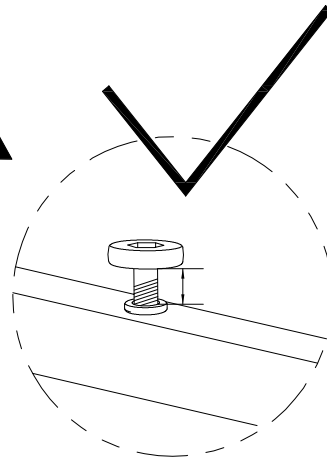

Item no.	Reference Image	Description	Qty
O		Seat Base	1
W		Side Panel	2
Y		Front & Back Panel	2
S003		M6x35 Hex Socket Head Screw	12
W002		Flat Washer	12
T001		S4 Allen Key	1

STEP 1

S003

4x

W002

Do Not Tighten The Screws Completely!

STEP 2

S003

W

4x

W002

Do Not Tighten The Screws Completely!

STEP 3

Do Not Tighten The Screws Completely!