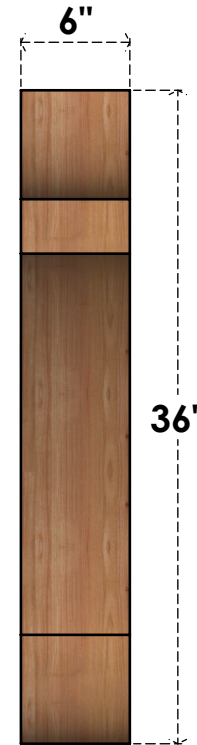

# BRC06X36X36OLY00RWR

6"W X 36"D X 36"H OLYMPIC ROUGH SAWN BRACE, WESTERN RED CEDAR

**SIDE**

**FRONT**

**EKENA MILLWORK**  
 2300 WEST MAIN ST.  
 CLARKSVILLE, TX 75426  
 TOLL FREE: 866-607-0453  
 WWW.EKENAMILLWORK.COM

**NOTES**

1. INSTALLATION TO BE COMPLETED IN ACCORDANCE WITH MANUFACTURER'S SPECIFICATIONS.
2. DRAWING MAY NOT BE TO SCALE
3. THIS DRAWING IS INTENDED FOR DESIGN AND PLANNING PURPOSES ONLY.
4. ALL INFORMATION CONTAINED HEREIN WAS CURRENT AT THE TIME OF DEVELOPMENT BUT MUST BE REVIEWED AND APPROVED BY THE PRODUCT MANUFACTURER TO BE CONSIDERED ACCURATE.
5. PRODUCTS ARE NOT KILN DRIED. THIS ITEM IS UNIQUE AND WILL CONTAIN THE NATURAL VARIATIONS THAT THE WOOD SPECIES OFFERS. THIS MAY RESULT IN VARIATIONS UP TO 1/4"