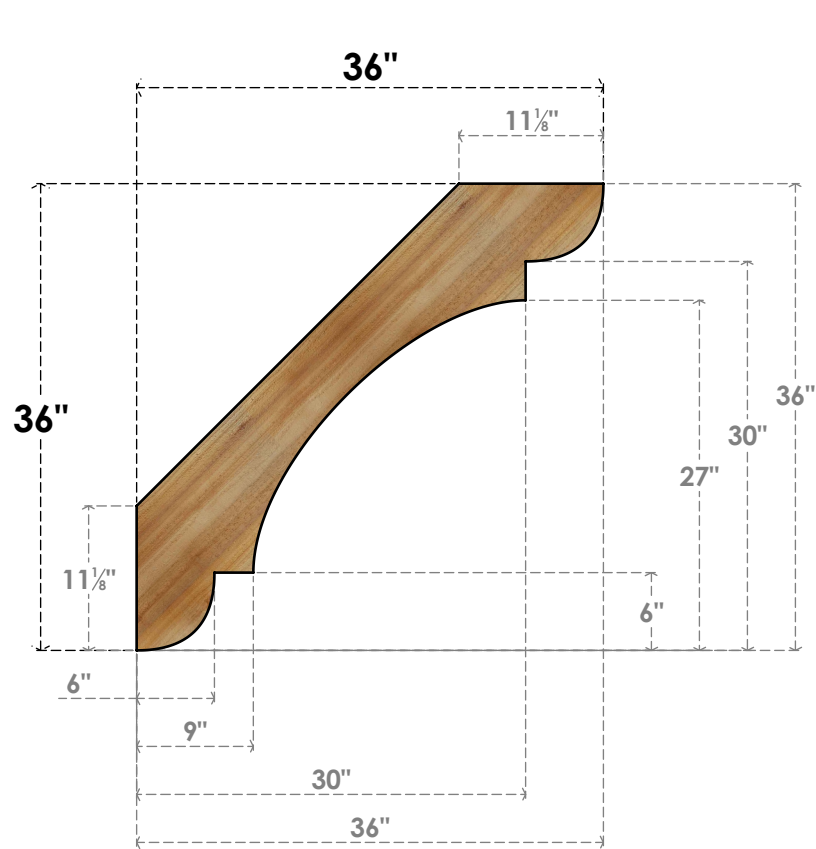

# BRC06X36X36OLY00RWR

6"W X 36"D X 36"H OLYMPIC ROUGH SAWN BRACE, WESTERN RED CEDAR

**SIDE**

**FRONT**

**EKENA MILLWORK**  
 2300 WEST MAIN ST.  
 CLARKSVILLE, TX 75426  
 TOLL FREE: 866-607-0453  
 WWW.EKENAMILLWORK.COM

**NOTES**

1. INSTALLATION TO BE COMPLETED IN ACCORDANCE WITH MANUFACTURER'S SPECIFICATIONS.
2. DRAWING MAY NOT BE TO SCALE
3. THIS DRAWING IS INTENDED FOR DESIGN AND PLANNING PURPOSES ONLY.
4. ALL INFORMATION CONTAINED HEREIN WAS CURRENT AT THE TIME OF DEVELOPMENT BUT MUST BE REVIEWED AND APPROVED BY THE PRODUCT MANUFACTURER TO BE CONSIDERED ACCURATE.
5. PRODUCTS ARE NOT KILN DRIED. THIS ITEM IS UNIQUE AND WILL CONTAIN THE NATURAL VARIATIONS THAT THE WOOD SPECIES OFFERS. THIS MAY RESULT IN VARIATIONS UP TO 1/4"