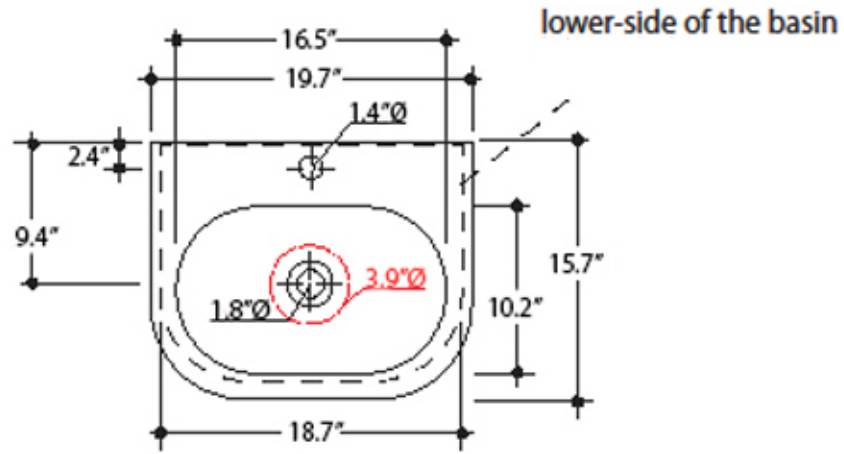

Finishes:

 Ceramic White

SKU# | Options:

- Flo 3141 | Ceramic White

* WS Bath Collections reserves the right to revise dimensions or information on this sheet without notice

Collection Flo	Model Flo 3141	Dimensions Metric <i>1 inch = 2.54 cm</i> <i>1 inch = 25.4 mm</i>	 1051 Lea Drive - Collegeville, PA 19426 Tel. 215 513 9400 - Fax 610 831 0215 www.ws bathcollections.com - info@ws bathcollections.com
----------------------------	----------------------------	---	---

Collection
Flo

Model |
Flo 3141

Dimensions Metric

1 inch = 2.54 cm
1 inch = 25.4 mm

WS[®]
BATH
COLLECTIONS

1051 Lea Drive - Collegeville, PA 19426
Tel. 215 513 9400 - Fax 610 831 0215

www.ws bathcollections.com - info@ws bathcollections.com

Silicone (optional)

Collection
Flo

Model |
Flo 3141

Dimensions Metric
1 inch = 2.54 cm
1 inch = 25.4 mm

WS[®]
BATH
COLLECTIONS

1051 Lea Drive - Collegeville, PA 19426
Tel. 215 513 9400 - Fax 610 831 0215

www.ws bathcollections.com - info@ws bathcollections.com