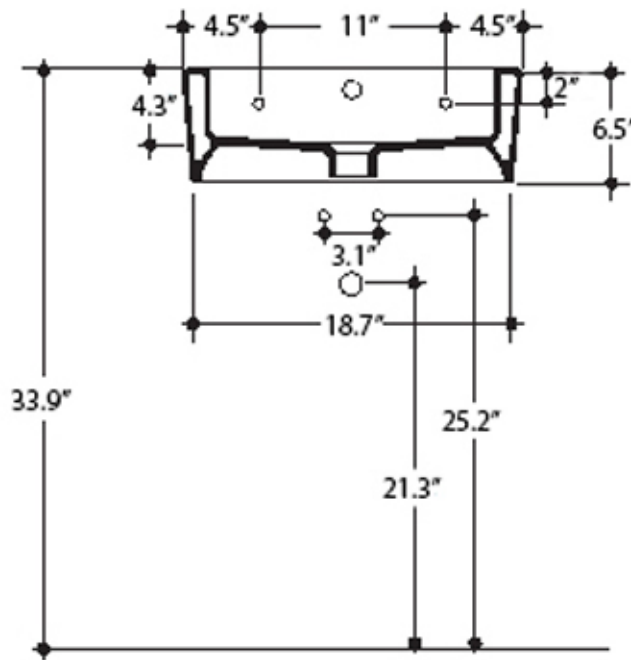

Finishes:

 Ceramic White

SKU# | Options:

- Flo 3141 | Ceramic White

* WS Bath Collections reserves the right to revise dimensions or information on this sheet without notice

Collection Flo	Model Flo 3141	Dimensions Metric <i>1 inch = 2.54 cm</i> <i>1 inch = 25.4 mm</i>	 1051 Lea Drive - Collegeville, PA 19426 Tel. 215 513 9400 - Fax 610 831 0215 www.ws bathcollections.com - info@ws bathcollections.com
----------------------------	----------------------------	---	---

Collection
Flo

Model |
Flo 3141

Dimensions Metric

1 inch = 2.54 cm
1 inch = 25.4 mm

WS[®]
BATH
COLLECTIONS

1051 Lea Drive - Collegeville, PA 19426
Tel. 215 513 9400 - Fax 610 831 0215

www.ws bathcollections.com - info@ws bathcollections.com

Silicone (optional)

Collection
Flo

Model |
Flo 3141

Dimensions Metric
1 inch = 2.54 cm
1 inch = 25.4 mm

WS[®]
BATH
COLLECTIONS

1051 Lea Drive - Collegeville, PA 19426
Tel. 215 513 9400 - Fax 610 831 0215

www.ws bathcollections.com - info@ws bathcollections.com