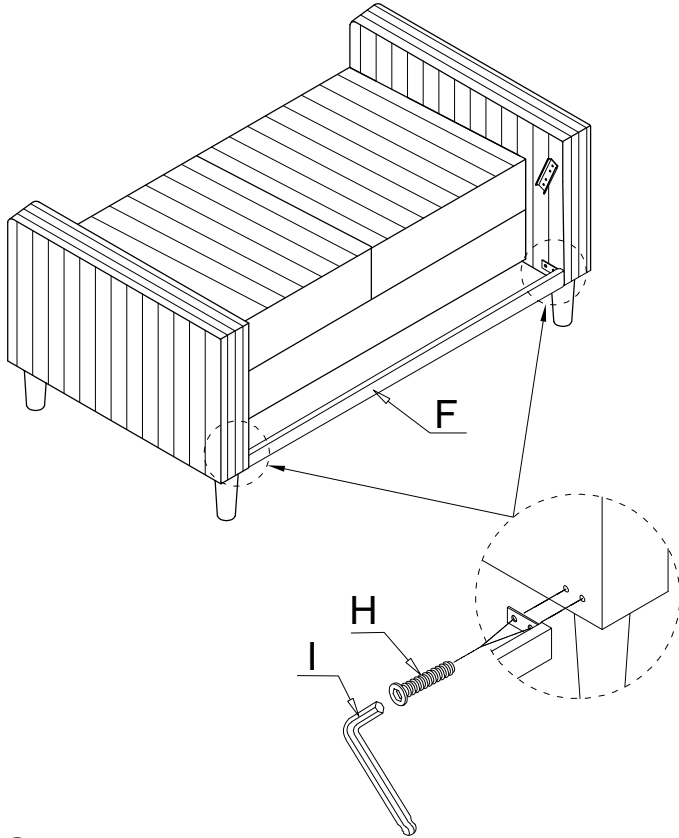

ASSEMBLY INSTRUCTION

Chair

NO.	PARTS LIST	QTY	DESCRIPTION	NO.	PARTS LIST	QTY	DESCRIPTION
A		1	Seat Frame	F		1	Back Rail
B		1	LSF Armrest	G		4	Washer
C		1	RSF Armrest	H		4	Allen Bolt φM6*20
D		1	Back Rest	I		1	Allen Key φ1/4" *M4
E		4	Plastic Leg				

°Wipe gently with a damp soft cloth to remove dust, dirt and any grime build up.

ASSEMBLY INSTRUCTION

Love Seat

NO.	PARTS LIST	QTY	DESCRIPTION	NO.	PARTS LIST	QTY	DESCRIPTION
A		1	Seat Frame	F		1	Back Rail
B		1	LSF Armrest	G		4	Washer
C		1	RSF Armrest	H		4	Allen Bolt ØM6*20
D		1	Back Rest	I		1	Allen Key Ø1/4" *M4
E		4	Plastic Leg				

STEP 1:

Take out LSF/RSF Armrest (B,C) from the bottom.

STEP 2:

STEP 3:

ASSEMBLY INSTRUCTION

Love Seat

STEP 4:

STEP 5: