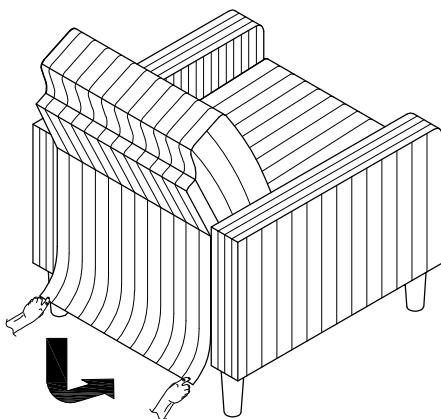

ASSEMBLY INSTRUCTION

Chair

NO.	PARTS LIST	QTY	DESCRIPTION	NO.	PARTS LIST	QTY	DESCRIPTION
A		1	Seat Frame	F		1	Back Rail
B		1	LSF Armrest	G		4	Washer
C		1	RSF Armrest	H		4	Allen Bolt φM6*20
D		1	Back Rest	I		1	Allen Key φ1/4" *M4
E		4	Plastic Leg				

STEP 1:

Take out Back Rest (D) from the bottom.

STEP 2:

STEP 3:

STEP 4:

STEP 5:

STEP 6:

STEP 7 (Completed) :

°Wipe gently with a damp soft cloth to remove dust, dirt and any grime build up.

ASSEMBLY INSTRUCTION

Love Seat

NO.	PARTS LIST	QTY	DESCRIPTION	NO.	PARTS LIST	QTY	DESCRIPTION
A		1	Seat Frame	F		1	Back Rail
B		1	LSF Armrest	G		4	Washer
C		1	RSF Armrest	H		4	Allen Bolt ØM6*20
D		1	Back Rest	I		1	Allen Key Ø1/4" *M4
E		4	Plastic Leg				