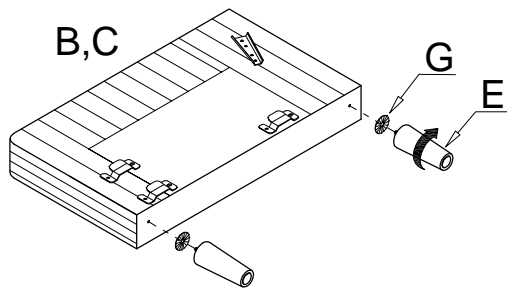

°Wipe gently with a damp soft cloth to remove dust, dirt and any grime build up.

ASSEMBLY INSTRUCTION

Love Seat

NO.	PARTS LIST	QTY	DESCRIPTION	NO.	PARTS LIST	QTY	DESCRIPTION
A		1	Seat Frame	F		1	Back Rail
B		1	LSF Armrest	G		4	Washer
C		1	RSF Armrest	H		4	Allen Bolt ØM6*20
D		1	Back Rest	I		1	Allen Key Ø1/4" *M4
E		4	Plastic Leg				

STEP 1:

Take out LSF/RSF Armrest (B,C) from the bottom.

STEP 2:

STEP 3:

ASSEMBLY INSTRUCTION

Love Seat

STEP 4:

STEP 5: