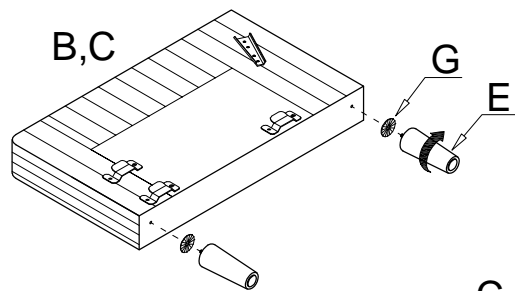

ASSEMBLY INSTRUCTION

Chair

NO.	PARTS LIST	QTY	DESCRIPTION	NO.	PARTS LIST	QTY	DESCRIPTION
A		1	Seat Frame	F		1	Back Rail
B		1	LSF Armrest	G		4	Washer
C		1	RSF Armrest	H		4	Allen Bolt φM6*20
D		1	Back Rest	I		1	Allen Key φ1/4" *M4
E		4	Plastic Leg				

STEP 1:

Take out Back Rest (D) from the bottom.

STEP 2:

STEP 3:

STEP 4:

STEP 5:

STEP 6:

STEP 7 (Completed) :

°Wipe gently with a damp soft cloth to remove dust, dirt and any grime build up.

ASSEMBLY INSTRUCTION

Love Seat

NO.	PARTS LIST	QTY	DESCRIPTION	NO.	PARTS LIST	QTY	DESCRIPTION
A		1	Seat Frame	F		1	Back Rail
B		1	LSF Armrest	G		4	Washer
C		1	RSF Armrest	H		4	Allen Bolt ØM6*20
D		1	Back Rest	I		1	Allen Key Ø1/4" *M4
E		4	Plastic Leg				