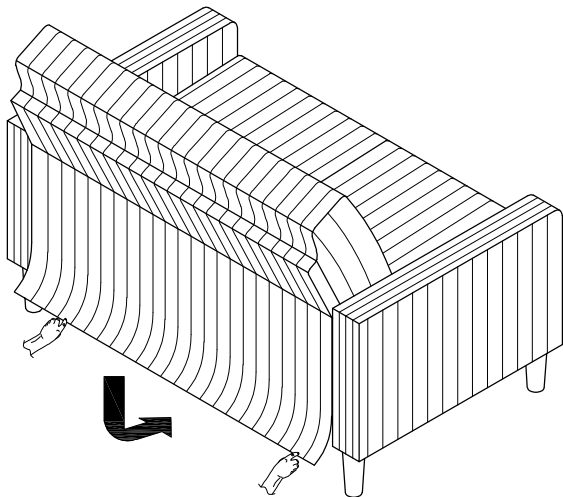

ASSEMBLY INSTRUCTION

Love Seat

CARE INSTRUCTION FOR FABRIC FURNITURE

In order to maintain the original appearance of your fabric furniture, please follow below simple care procedures.

°Avoid exposing furniture directly to sunlight or heating and air conditioning outlets. Exposure to sunlight or heating and air conditioning outlets will fade/damage fabric.

°Wipe gently with a damp soft cloth to remove dust, dirt and any grime build up.