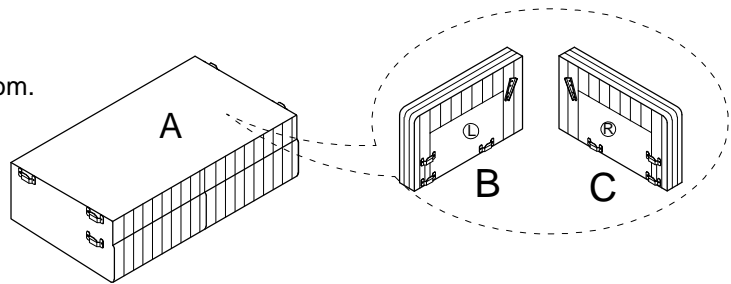

°Wipe gently with a damp soft cloth to remove dust, dirt and any grime build up.

ASSEMBLY INSTRUCTION

Love Seat

NO.	PARTS LIST	QTY	DESCRIPTION	NO.	PARTS LIST	QTY	DESCRIPTION
A		1	Seat Frame	F		1	Back Rail
B		1	LSF Armrest	G		4	Washer
C		1	RSF Armrest	H		4	Allen Bolt ØM6*20
D		1	Back Rest	I		1	Allen Key Ø1/4" *M4
E		4	Plastic Leg				

STEP 1:

Take out LSF/RSF Armrest (B,C) from the bottom.

STEP 2:

STEP 3:

ASSEMBLY INSTRUCTION

Love Seat

STEP 4:

STEP 5: