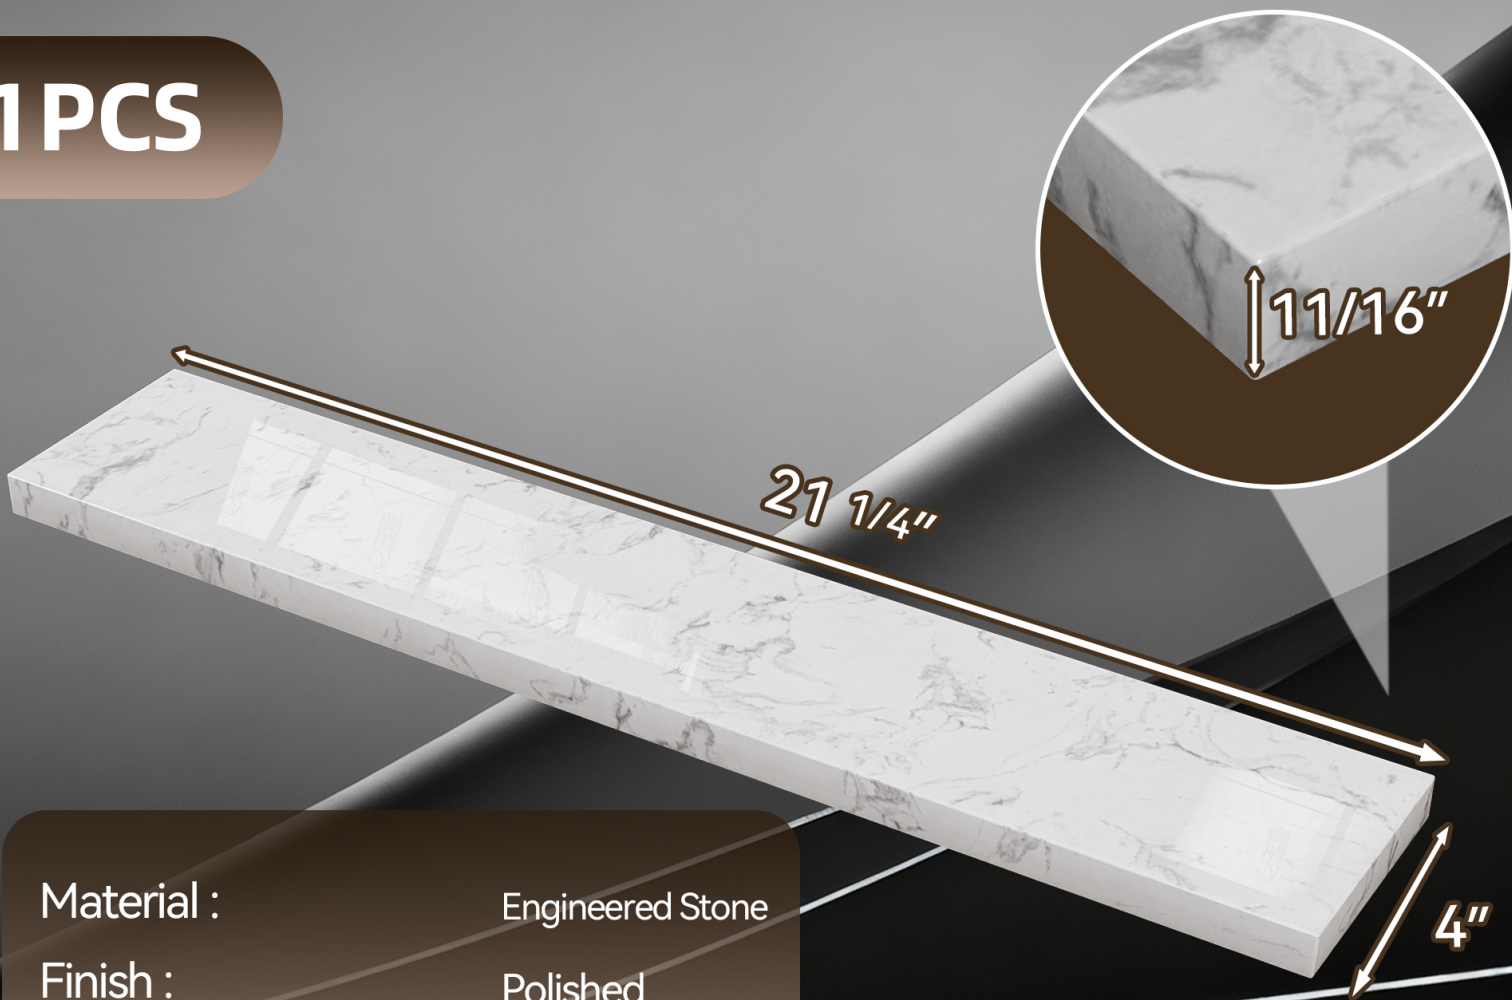

DIMENSION DETAILS

VANITY SIDESPLASH

PRODUCT
INSTRUCTION
VIDEO

Universal Size for Our Vanity Countertop

1 PCS

Material :	Engineered Stone
Finish :	Polished
Sizes W x H (in) :	21 ^{1/4} " X 4"
Thickness (in) :	11/16"