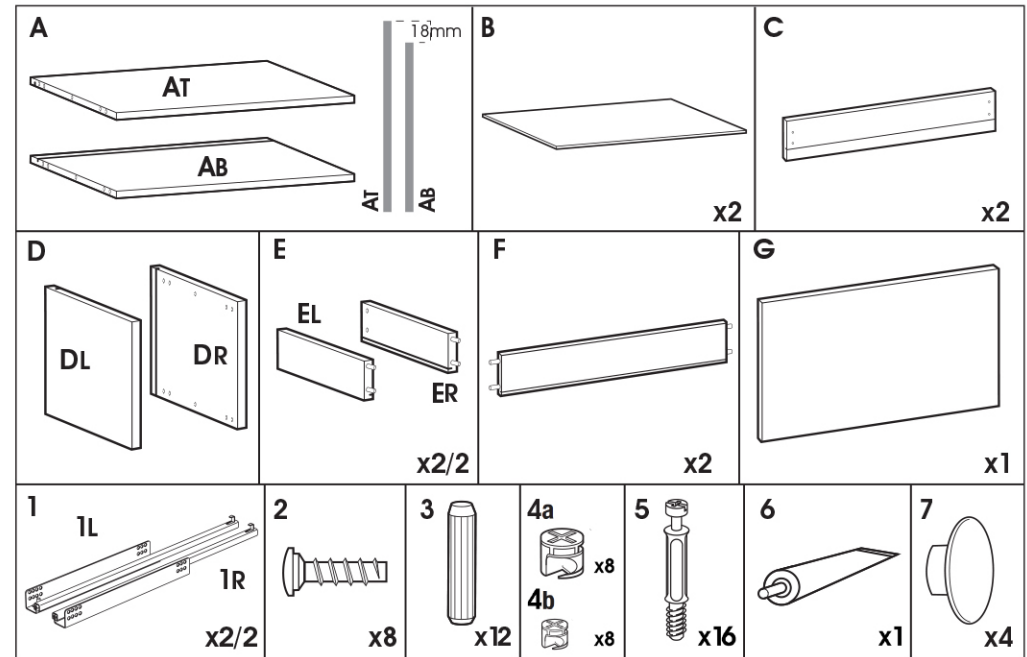

RELAX

DRAWER BOX W550 & 900mm

SSR-2945 & SSR-2946

**DRAWER
INSTRUCTIONS**

W550mm & W900mm Drawer Box

SSR-2945 & SSR-2946

RELAX

DRAWER BOX W550 & 900mm

SSR-2945 & SSR-2946

RELAX

DRAWER BOX W550 & 900mm

SSR-2945 & SSR-2946