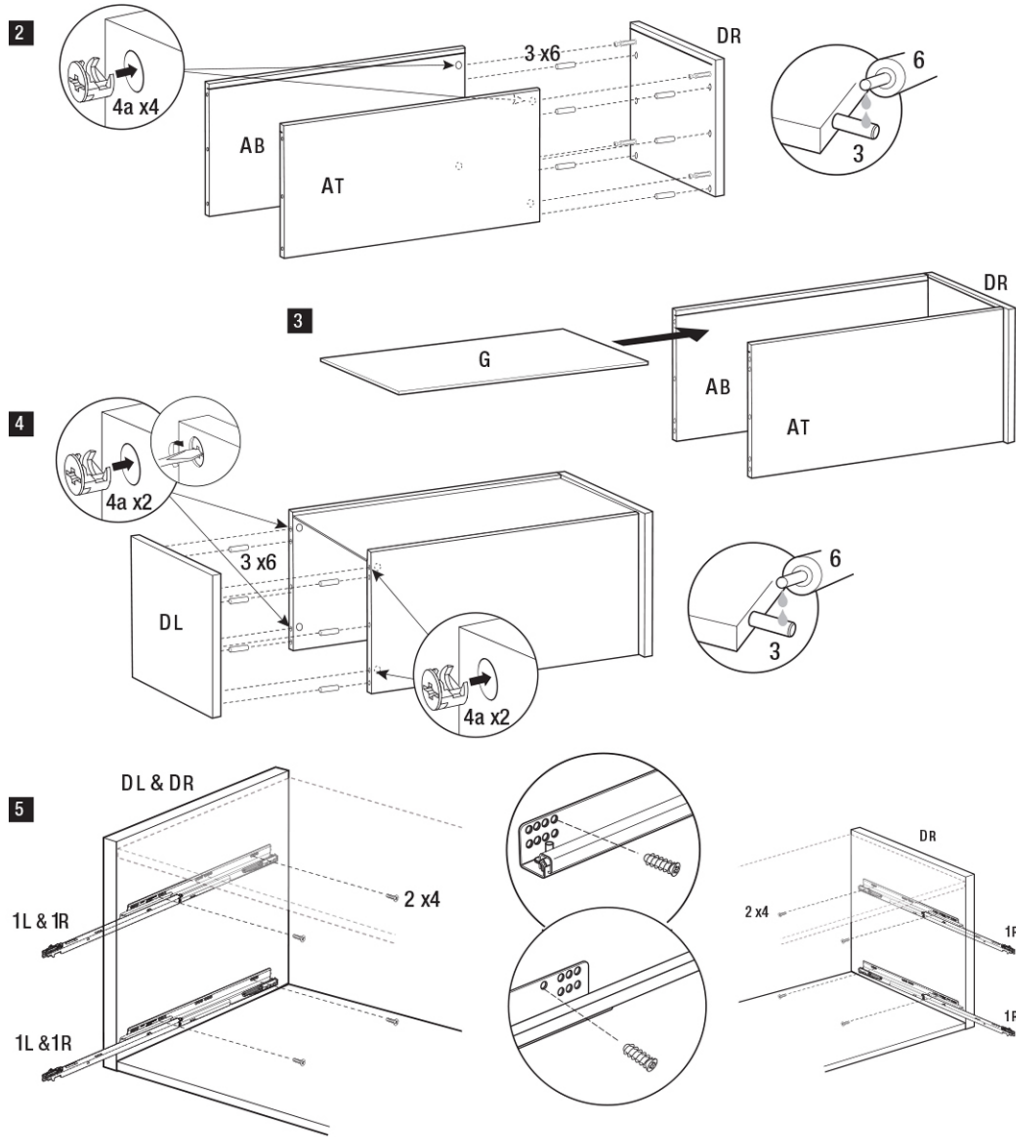

RELAX

DRAWER BOX W550 & 900mm

SSR-2945 & SSR-2946

**DRAWER
INSTRUCTIONS**

W550mm & W900mm Drawer Box

SSR-2945 & SSR-2946

RELAX

DRAWER BOX W550 & 900mm

SSR-2945 & SSR-2946

RELAX

DRAWER BOX W550 & 900mm

SSR-2945 & SSR-2946