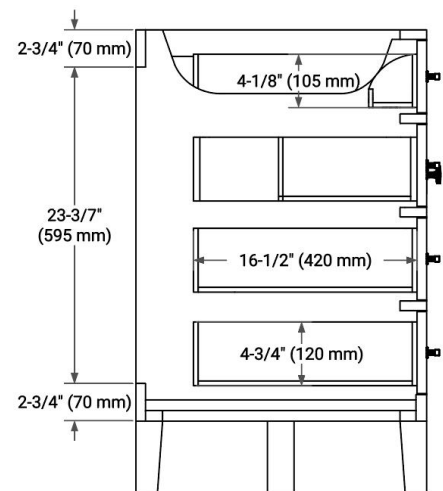

54" SINGLE SINK BASE CABINET

BASE CABINET DIMENSIONS

54" W x 21.5" D x 34.5" H

FEATURES

- Solid Oak wood and Plywood veneers
- Soft-close system
- Dovetail construction
- 45 degrees fall-out drawer
- Natural rattan-decorated doors

AVAILABLE COLORS

Oak

HARDWARE FINISHES

Matte Black

FRONT VIEW

SIDE VIEW

PLAN VIEW