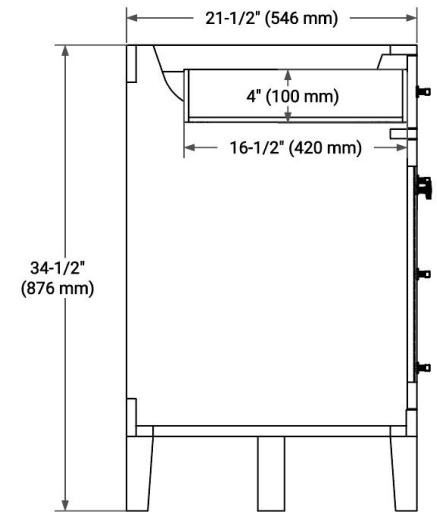

## BASE CABINET DIMENSIONS

54" W x 21.5" D x 34.5" H

## SIDE VIEW

# 55" SINGLE RECTANGLE SINK COUNTERTOP WITH 1.5 IN. THICKNESS

## OVERALL DIMENSIONS

55" W x 22" D x 1.5" H