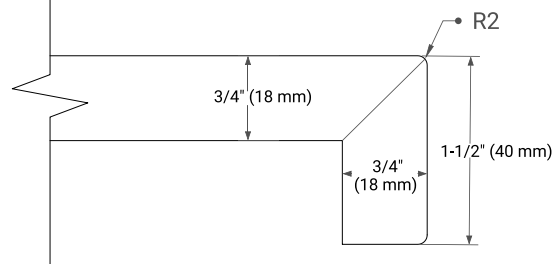

EDGE SIDE VIEW