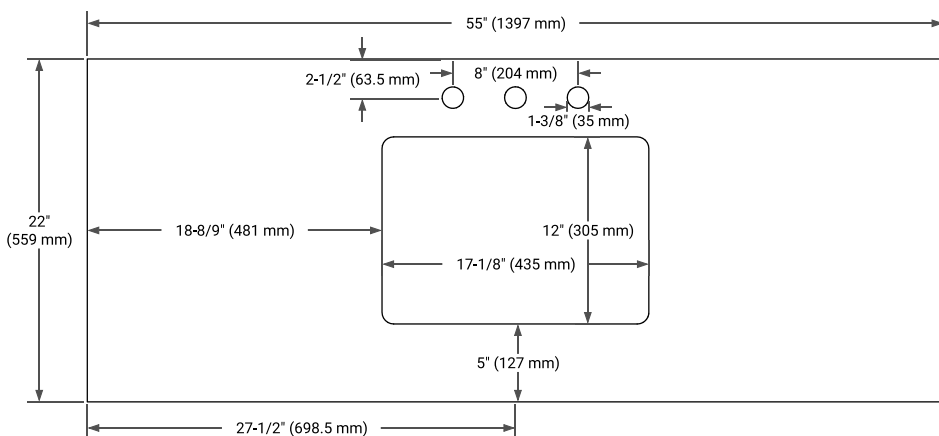

55" SINGLE RECTANGLE SINK COUNTERTOP WITH 1.5 IN. THICKNESS

OVERALL DIMENSIONS

55" W x 22" D x 1.5" H

COUNTERTOP OPTIONS

FEATURES

- Solid countertop with mitered edges & seams
- Undermount white rectangular sink
- Pre-drilled for 8" widespread faucet

INCLUDED

- Countertop
- Matching Backsplash
- Rectangle Sink

COUNTERTOP PLAN VIEW