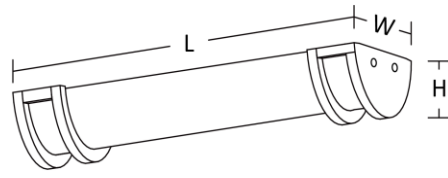

LED VANTIY LIGHT

New Contruaction and Remodel • Damp Location •

Specifications:

Description:

By using 120V-277V LED T8 by-pass light bulb for the light provides versatile lighting in line voltage. White opal diffuser eliminates glare. Contemporary design for ceiling or wall application. Available in three sizes to build your own hard wire application in your different applications.

Features:

120V-277V By-pass LED T8 light source provide bright and average lumen by your required Kelvin light bulb to greatly save power bill
Ceiling or wall surface mounting

Performance:

Input Power	2-18W
Input Voltage	120V-277V
Input Frequency	60Hz
LED Bulb	2-LED T8
Bulb Lumen	Feb-00
CCT	3000K/4000K
Life	50,000 hrs
Warranty	5 years Limited
Dimension	48"x11.5"x4.5"
Certification	cETLus Classified. Damp Location

Image:

L-48" W=11.5" H=4.5"

Catalog Number:

Finish	Color Temp.	Watt	Votage
Nickel	3000K	2-18W	120V-277V
Nickel	4000K	2-18W	120V-277V