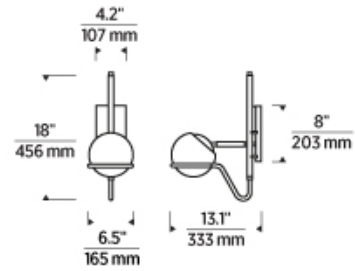

700WSCRBY _____

JOB NAME _____

NOTES _____

CROSBY MEDIUM WALL SCONCE

SPECIFICATIONS

PRIMARY MATERIAL	Steel and Brass
SHADE MATERIAL	Glass
NET WEIGHT	5.5 lbs
HEIGHT	18in
WIDTH	13.1in
LENGTH	6.5in
MIN. EXTENSION FROM WALL	13.1in
UP LIGHT / DOWN LIGHT / BOTH?	
WET LISTED	
DAMP LISTED	Yes
DRY LISTED	
UP / DOWN	
HORIZONTAL / VERTICAL	
WALL / CEILING MOUNT	
GENERAL LISTING	ETL Listed
ADA COMPLIANT	
INCLUDES	