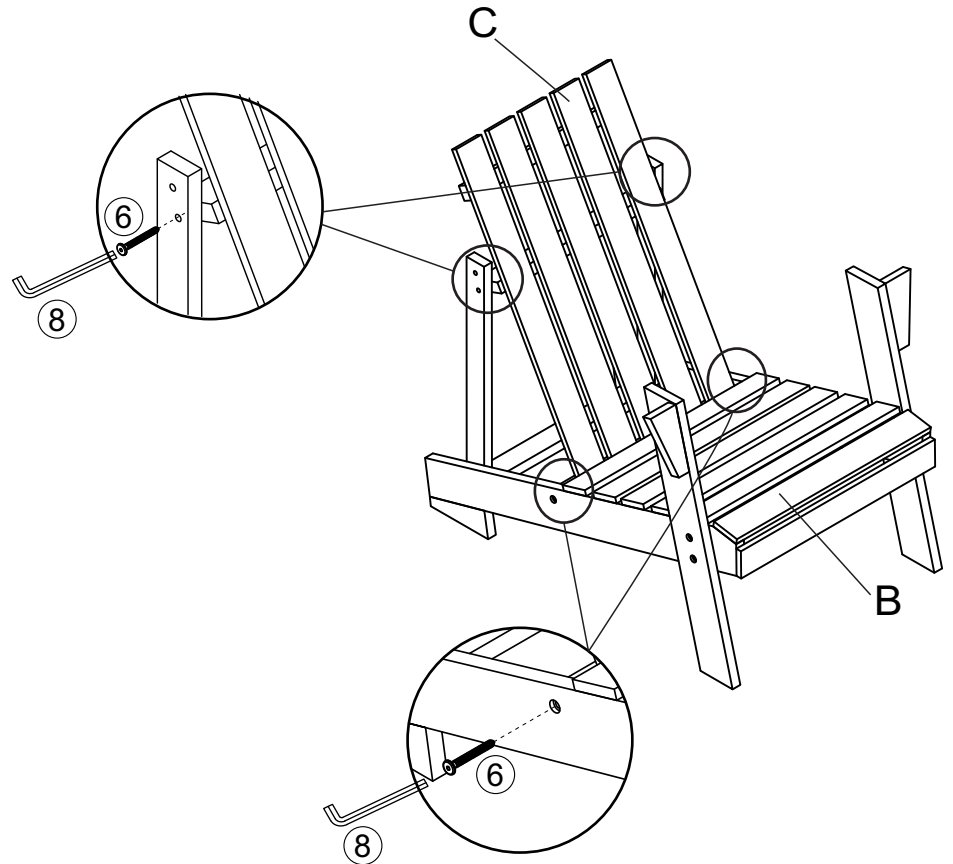

Part List and Hardware List

PIECE	DESCRIPTION	PICTURE	QUANTITY
A	Leg		2x
B	Seat Panel		1x
C	Backrest Panel		1x
D	Support Bar		2x
E	Handrail		2x
F	Beetle		2x
①	Bolt	 6x20	6x
②	Bolt	 6x30	2x
③	Bolt	 6x65	2x
④	Sleeve Nut	 6x15	2x
⑤	Sleeve Nut	 6x35	6x
⑥	Screw	 6x50	6x
⑦	Screw	 6x70	2x
⑧	Allen Key	 M4	2x

Installation & Assembly

Product Dimension: 31.69"D x 26.97"W x 32.28"H

If there are any questions relating to defects, missing parts, assembly issues or replacements, please send a detailed email

WEIGHT CAPACITY: 300 LBS
WARNING: DO NOT STAND ON CHAIR

1

6	 6x50	2x
7	 6x70	2x

2

1	 6x20	4x
5	 6x35	4x

3

2		2x
---	---	----

4

6		4x
---	---	----

5

1	 6x20	2x
3	 6x65	2x
4	 6x15	2x
5	 6x35	2x

6