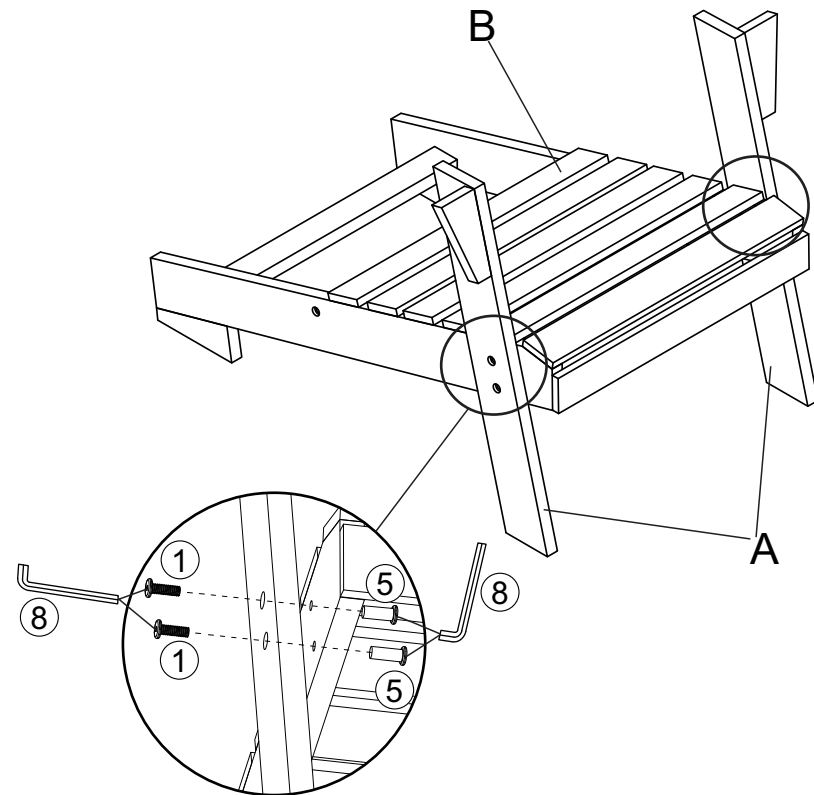

Part List and Hardware List

PIECE	DESCRIPTION	PICTURE	QUANTITY
A	Leg		2x
B	Seat Panel		1x
C	Backrest Panel		1x
D	Support Bar		2x
E	Handrail		2x
F	Beetle		2x
①	Bolt	 6x20	6x
②	Bolt	 6x30	2x
③	Bolt	 6x65	2x
④	Sleeve Nut	 6x15	2x
⑤	Sleeve Nut	 6x35	6x
⑥	Screw	 6x50	6x
⑦	Screw	 6x70	2x
⑧	Allen Key	 M4	2x

Installation & Assembly

Product Dimension: 31.69"D x 26.97"W x 32.28"H

If there are any questions relating to defects, missing parts, assembly issues or replacements, please send a detailed email

WEIGHT CAPACITY: 300 LBS
WARNING: DO NOT STAND ON CHAIR

1

6	 6x50	2x
7	 6x70	2x

2

1	 6x20	4x
5	 6x35	4x

3

2		2x
---	---	----

4

6		4x
---	---	----

5

1	 6x20	2x
3	 6x65	2x
4	 6x15	2x
5	 6x35	2x

6