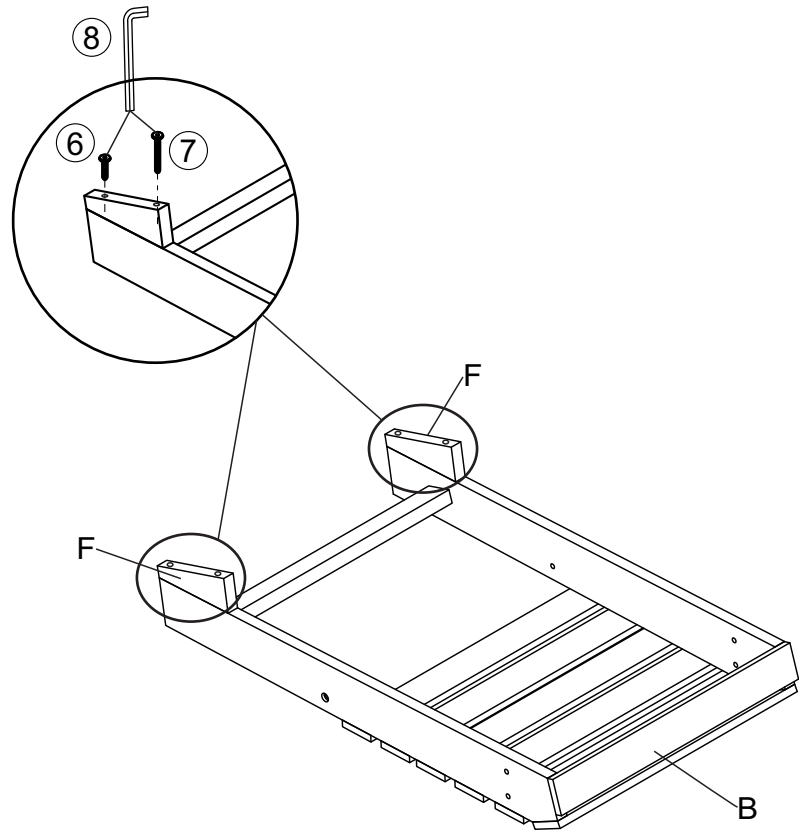

1

6	6x50	2x
7	6x70	2x