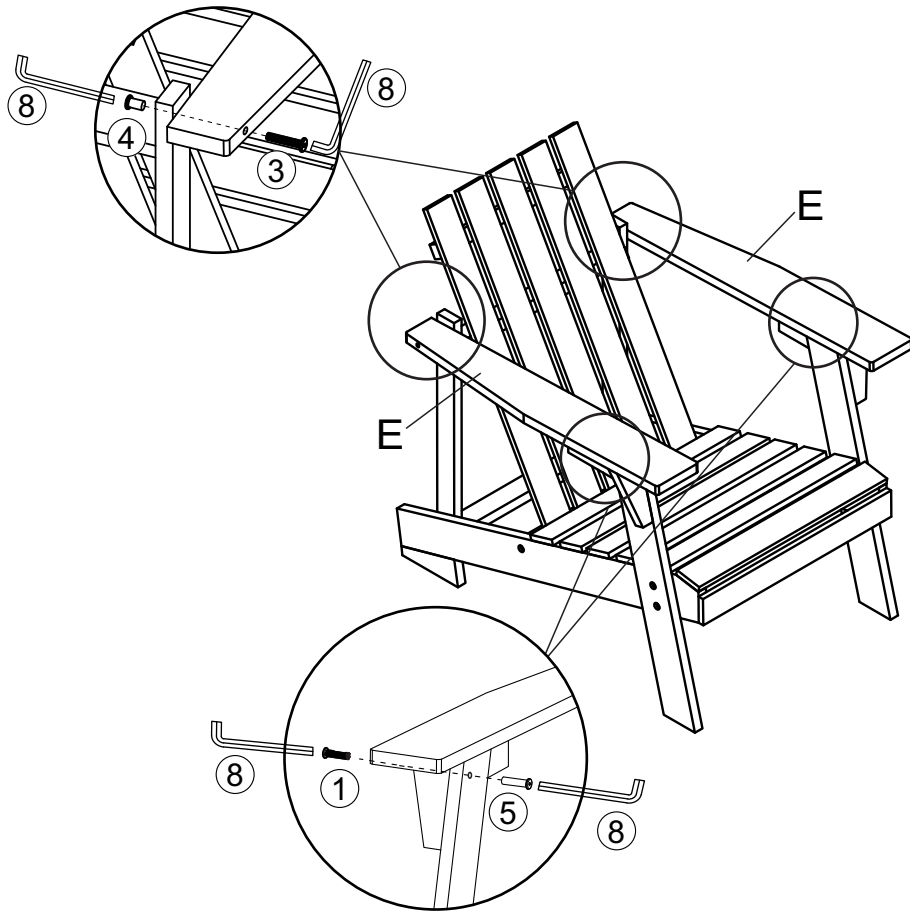

5

1	6x20	2x
3	6x65	2x
4	6x15	2x
5	6x35	2x