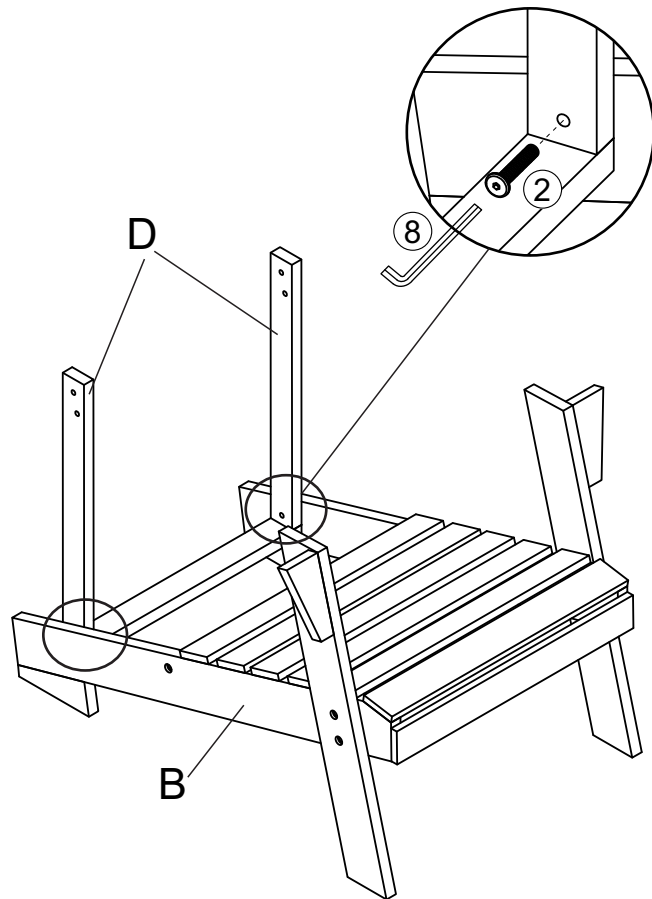

Part List and Hardware List

PIECE	DESCRIPTION	PICTURE	QUANTITY
A	Leg		2x
B	Seat Panel		1x
C	Backrest Panel		1x
D	Support Bar		2x
E	Handrail		2x
F	Beetle		2x
①	Bolt	 6x20	6x
②	Bolt	 6x30	2x
③	Bolt	 6x65	2x
④	Sleeve Nut	 6x15	2x
⑤	Sleeve Nut	 6x35	6x
⑥	Screw	 6x50	6x
⑦	Screw	 6x70	2x
⑧	Allen Key	 M4	2x

Installation & Assembly

Product Dimension: 31.69"D x 26.97"W x 32.28"H

If there are any questions relating to defects, missing parts, assembly issues or replacements, please send a detailed email

WEIGHT CAPACITY: 300 LBS
WARNING: DO NOT STAND ON CHAIR

1

6	 6x50	2x
7	 6x70	2x

2

1	 6x20	4x
5	 6x35	4x

3

2		2x
---	---	----

4

6		4x
---	---	----

5

1	 6x20	2x
3	 6x65	2x
4	 6x15	2x
5	 6x35	2x

6