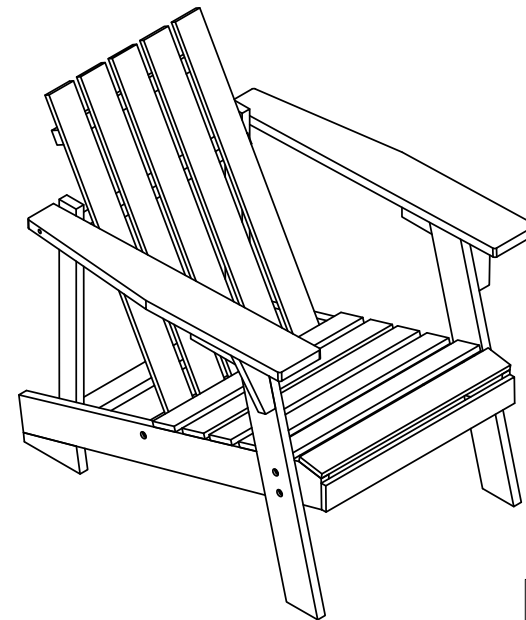

Part List and Hardware List

PIECE	DESCRIPTION	PICTURE	QUANTITY
A	Leg		2x
B	Seat Panel		1x
C	Backrest Panel		1x
D	Support Bar		2x
E	Handrail		2x
F	Beetle		2x
①	Bolt	 6x20	6x
②	Bolt	 6x30	2x
③	Bolt	 6x65	2x
④	Sleeve Nut	 6x15	2x
⑤	Sleeve Nut	 6x35	6x
⑥	Screw	 6x50	6x
⑦	Screw	 6x70	2x
⑧	Allen Key	 M4	2x

Installation & Assembly

Product Dimension: 31.69"D x 26.97"W x 32.28"H

If there are any questions relating to defects, missing parts, assembly issues or replacements, please send a detailed email

WEIGHT CAPACITY: 300 LBS
WARNING: DO NOT STAND ON CHAIR