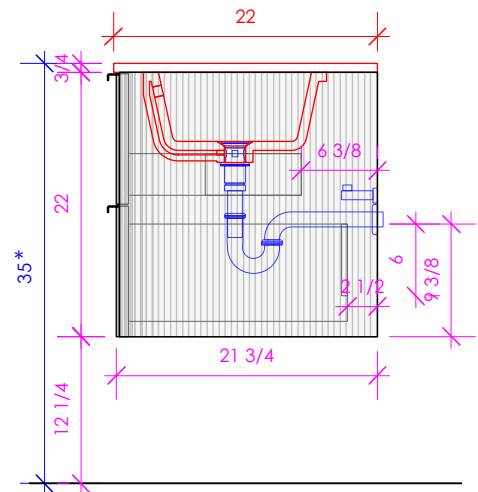

## FLUTTI

FLT-W-48S

SHOWN WITH H270 SINK

\* Recommended installation height  
\*\* Recommended plumbing location