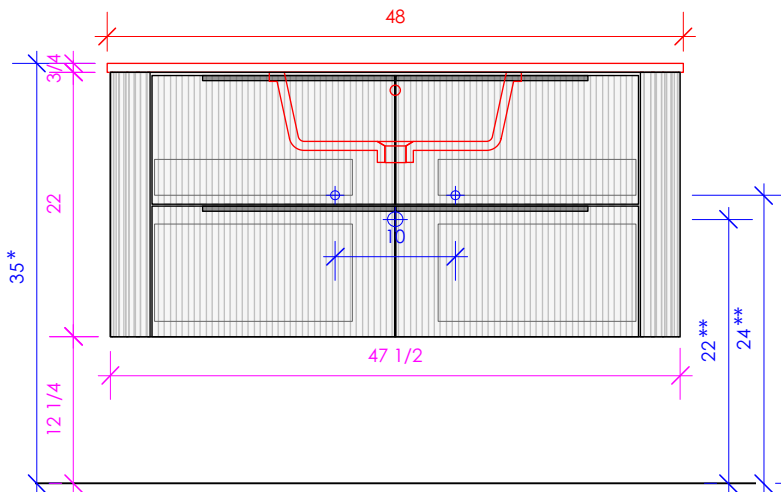

## FLUTTI

FLT-W-48S

SHOWN WITH H270 SINK

\* Recommended installation height  
\*\* Recommended plumbing location