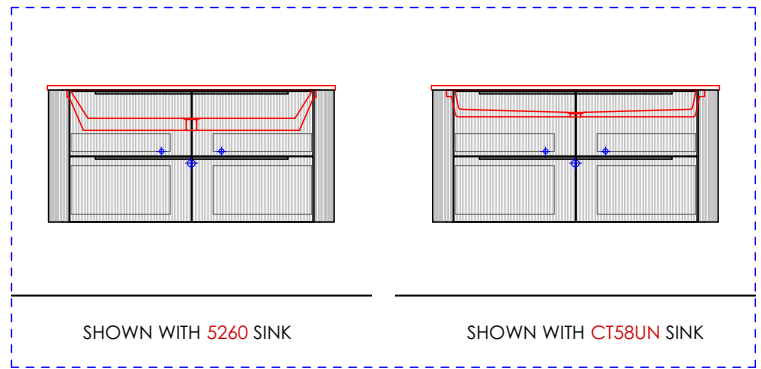

## FLUTTI

FLT-W-48S

SHOWN WITH H270 SINK

\* Recommended installation height  
\*\* Recommended plumbing location