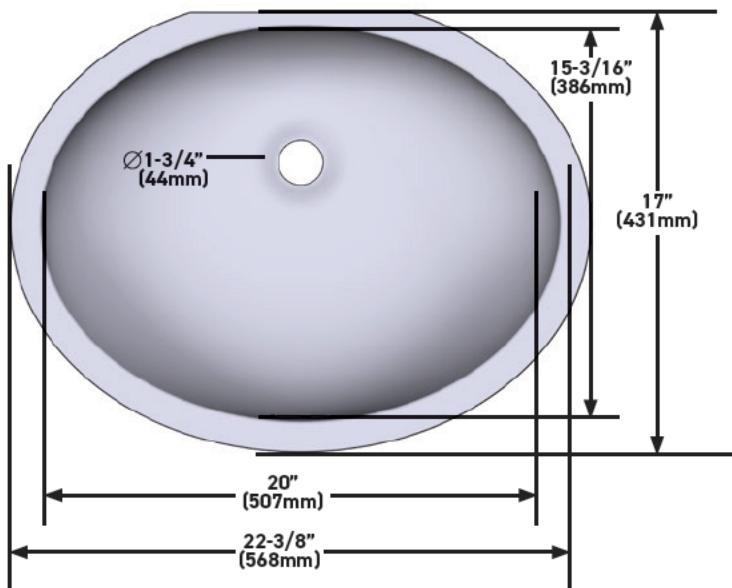

OUTER FORM

- Oval

SIZE

- 22" (559mm) x 17" (432mm)

MATERIAL

- Made from naturally bright white organic stone

DRAIN HOLE

- Drain required and sold separately

Canadian Customers

ONTARIO
houseofrohl.ca/support
 1-800-287-5354

FORME DE L'EXTÉRIEUR

- Ovale

DIMENSIONS

- 22" (559mm) x 17" (432mm)

MATÉRIAU

- Fabriqué à partir de pierre organique blanche, naturellement brillante

SPÉCIFICATIONS

Lavabo ovale à montage sous comptoir Eirene^{MC} de 22 po x 17 po

MODÈLES : ERUB2217OVWH

For warranty or additional information, contact:

US Customers

U.S.A.
houseofrohl.com/support
1-800-777-9762

Riobel

PERRIN & ROWE
LONDON

victoria ⊕ albert®

ROHL

FORMA EXTERIOR

- Ovalado

TAMAÑO

- 22" (559mm) x 17" (432mm)