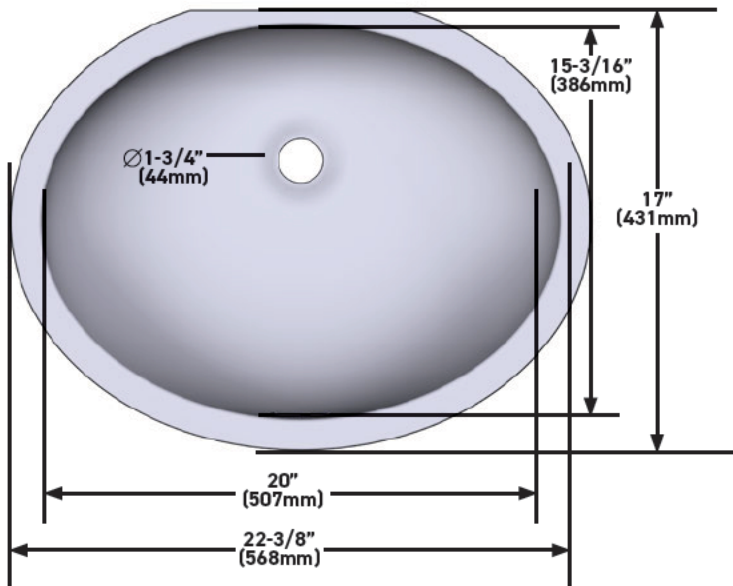

OUTER FORM

- Oval

SIZE

- 22" (559mm) x 17" (432mm)

MATERIAL

- Made from naturally bright white organic stone

DRAIN HOLE

- Drain required and sold separately

SPECIFICATIONS

Eirene™ 22" x 17" Undermount Oval Lavatory Sink

MODELS: ERUB22170VWH

For warranty or additional information, contact:

US Customers

U.S.A.
houseofrohl.com/support
 1-800-777-9762

QUEBEC / MARITIMES / WESTERN CANADA
 QUÉBEC / MARITIMES / OUEST CANADIEN
 QUEBEC / MARITIMOS / CANADA OCCIDENTAL
houseofrohl.ca/support
 1-866-473-8442

Canadian Customers

ONTARIO
houseofrohl.ca/support
 1-800-287-5354

FORME DE L'EXTÉRIEUR

- Ovale

DIMENSIONS

- 22" (559mm) x 17" (432mm)

MATÉRIAU

- Fabriqué à partir de pierre organique blanche, naturellement brillante

Riobel

PERRIN & ROWE
LONDON

victoria ⊕ albert®

ROHL

FORMA EXTERIOR

- Ovalado

TAMAÑO

- 22" (559mm) x 17" (432mm)