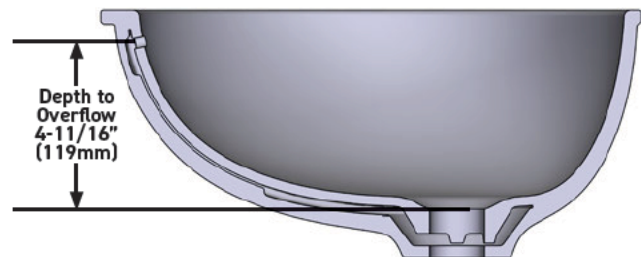

OUTER FORM

- Oval

SIZE

- 22" (559mm) x 17" (432mm)

MATERIAL

- Made from naturally bright white organic stone

DRAIN HOLE

- Drain required and sold separately

SPECIFICATIONS

Eirene™ 22" x 17" Undermount Oval Lavatory Sink

MODELS: ERUB22170VWH

For warranty or additional information, contact:

US Customers

U.S.A.
houseofrohl.com/support
 1-800-777-9762

QUEBEC / MARITIMES / WESTERN CANADA
 QUÉBEC / MARITIMES / OUEST CANADIEN
 QUEBEC / MARITIMOS / CANADA OCCIDENTAL
houseofrohl.ca/support
 1-866-473-8442

Canadian Customers

ONTARIO
houseofrohl.ca/support
 1-800-287-5354

FORME DE L'EXTÉRIEUR

- Ovale

DIMENSIONS

- 22" (559mm) x 17" (432mm)

MATÉRIAU

- Fabriqué à partir de pierre organique blanche, naturellement brillante

Riobel

PERRIN & ROWE
LONDON

victoria ⊕ albert®

ROHL

FORMA EXTERIOR

- Ovalado

TAMAÑO

- 22" (559mm) x 17" (432mm)