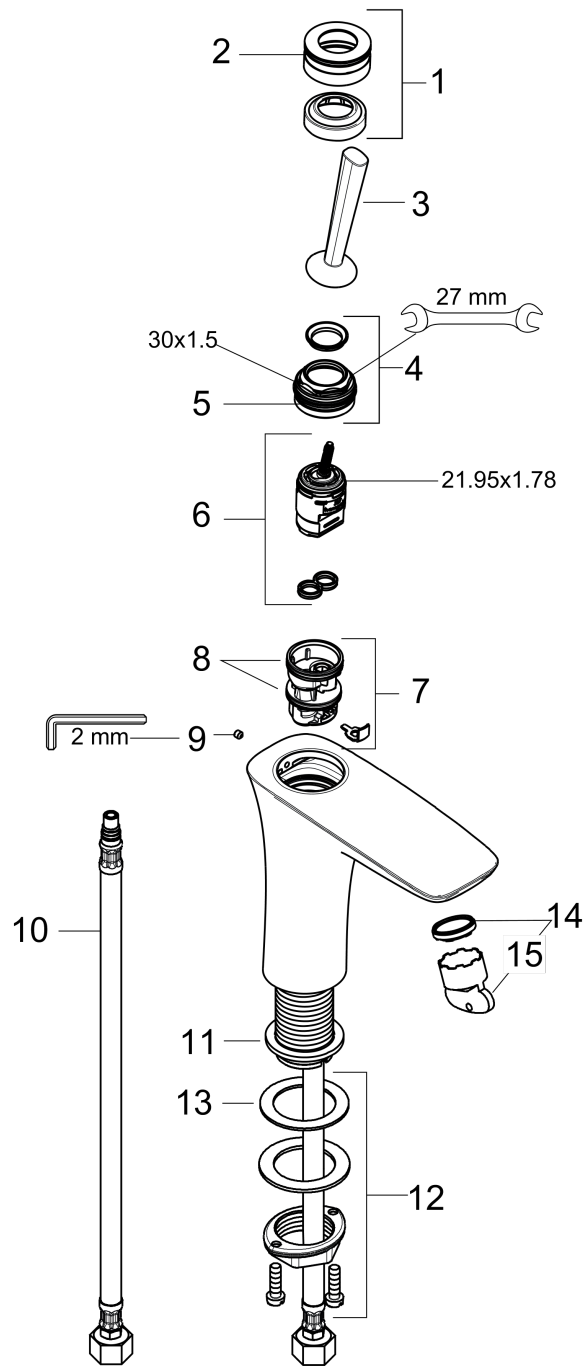

PuraVida
Single-Hole Faucet 240, 1.2 GPM
 Finishes : **chrome** Part no. : **15072001**

Description

Features

- Spray modes: Laminar spray
- Angle-adjustable spray
- Flow: 1.2 GPM (4.5 L/Min)
- Joystick ceramic cartridge
- Does not include: Pop-up assembly

Item details

List Price \$ 1,011.00

Technology

Compliance

Product image

Scale drawing

PuraVida
Single-Hole Faucet 240, 1.2 GPM
 Finishes : **chrome** Part no. : **15072001**

Exploded drawing

Year of production: >07/16

PuraVida
Single-Hole Faucet 240, 1.2 GPM
 Finishes : **chrome** Part no. : **15072001**

Spare parts list

Year of production: >07/16

Pos.	Description	Part no.	Price	PU
1	escutcheon Ø 37 mm	95288000	-	1
2	O-ring 33x1,5	98164000	-	1
3	handle	95287000	-	1
4	nut	97157000	-	1
5	O-Ring 30x2	98186000	-	1
6	cartridge, assy	96339000	-	1
7	adapter for cartridge	95289000	-	1
8	O-ring 26x2	98147000	-	1
9	hollow set screw M4x6	97767000	-	1
10	connection hose 35½" M8x0,75 G3/8	95372001	-	1
11	flat seal	98749000	-	1
12	fixing set (Ø 32)	13961000	-	1
13	lever collar	97548000	-	1
14	aerator M24x1 (4,5 l/min)	92880000	-	1
15	service tool	98808000	-	1
a	fixation extension 35 mm	13898000	-	1
b	service tool for disassembling the handle	92124000	-	1