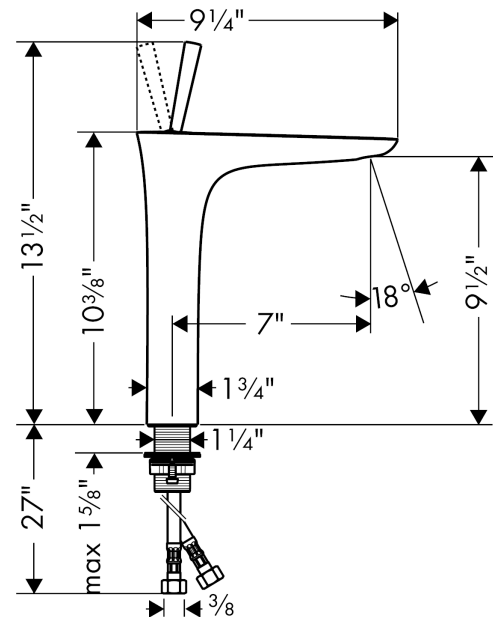

PuraVida
Single-Hole Faucet 240, 1.2 GPM
 Finishes : **chrome** Part no. : **15072001**

Description

Features

- Spray modes: Laminar spray
- Angle-adjustable spray
- Flow: 1.2 GPM (4.5 L/Min)
- Joystick ceramic cartridge
- Does not include: Pop-up assembly

Item details

List Price \$ 1,011.00

Technology

Compliance

Product image

Scale drawing

PuraVida
Single-Hole Faucet 240, 1.2 GPM
 Finishes : **chrome** Part no. : **15072001**

Exploded drawing

Year of production: >07/16

PuraVida
Single-Hole Faucet 240, 1.2 GPM
 Finishes : **chrome** Part no. : **15072001**

Spare parts list

Year of production: >07/16

Pos.	Description	Part no.	Price	PU
1	escutcheon Ø 37 mm	95288000	-	1
2	O-ring 33x1,5	98164000	-	1
3	handle	95287000	-	1
4	nut	97157000	-	1
5	O-Ring 30x2	98186000	-	1
6	cartridge, assy	96339000	-	1
7	adapter for cartridge	95289000	-	1
8	O-ring 26x2	98147000	-	1
9	hollow set screw M4x6	97767000	-	1
10	connection hose 35½" M8x0,75 G3/8	95372001	-	1
11	flat seal	98749000	-	1
12	fixing set (Ø 32)	13961000	-	1
13	lever collar	97548000	-	1
14	aerator M24x1 (4,5 l/min)	92880000	-	1
15	service tool	98808000	-	1
a	fixation extension 35 mm	13898000	-	1
b	service tool for disassembling the handle	92124000	-	1