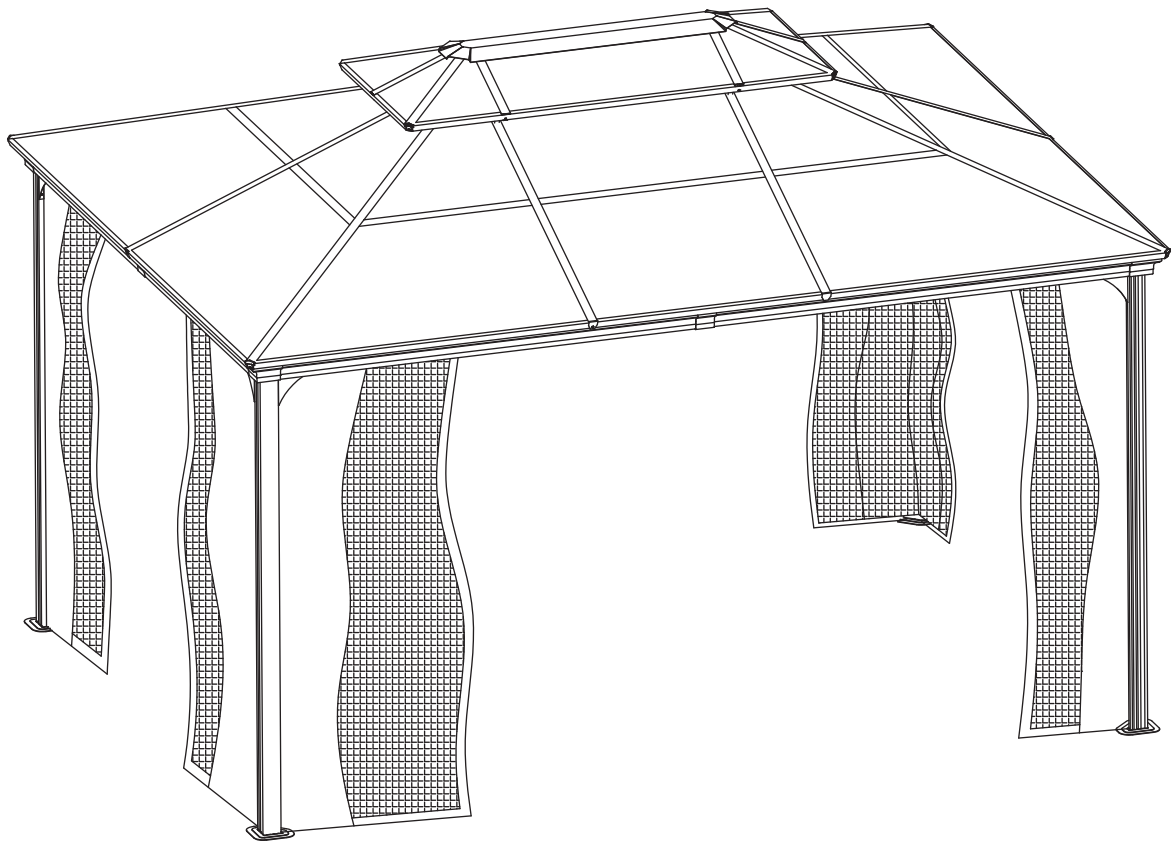

ASSEMBLY INSTRUCTIONS

SUNSHINE GAZEBO SHED

SKU: T-GZB22-0091-13BK

E-mail:
hofficeservice@gmail.com

Please read the manual carefully
before installation.

WALL PARTS

 <p>A X4</p>	 <p>B X2</p>	 <p>B1 X2</p>	
	 <p>E X2</p>	 <p>E1 X2</p>	
 <p>B2 X2</p>	 <p>B3 X2</p>		
 <p>E2 X2</p>	 <p>E3 X2</p>		
 <p>J X4</p>	 <p>K X4</p>	 <p>K1 X4</p>	 <p>L X4</p>

WALL PARTS

 <p>M X6</p>	 <p>O X4</p>	 <p>P X4</p>	 <p>W X96</p>
 <p>N X4</p>	 <p>X X4</p>	 <p>Y X4</p>	

ROOF PARTS

 <p>C X4</p>		 <p>D X6</p>	
 <p>F X4</p>	 <p>F1 X4</p>	 <p>F2 X2</p>	 <p>Q X12</p>
 <p>R X12</p>	 <p>G X4</p>		 <p>G1 X4</p>

ROOF PARTS

 <p>G2 X2</p>	 <p>G3 X2</p>		
 <p>G4 X2</p>	 <p>G5 X2</p>		
 <p>G6 X2</p>	 <p>H X1</p>		
 <p>I X1</p>	 <p>S X4</p>	 <p>S1 X4</p>	
 <p>T X4</p>	 <p>T1 X4</p>	 <p>U X4</p>	 <p>U1 X4</p>

ROOF PARTS