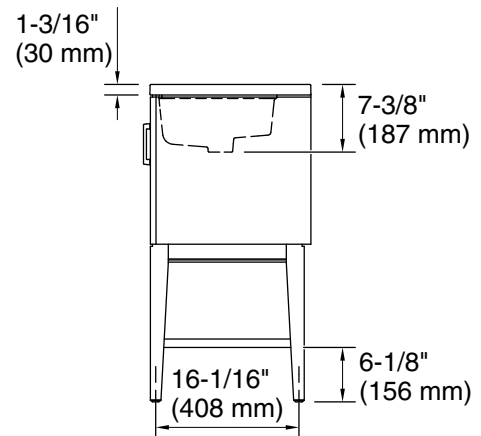

### Features

- Two full-extension 12-3/4" (325 mm) drawers with soft-close side-mount slides
- Three-way adjustable slow-close door hinges for easy cabinet access
- 18" (457 mm) cabinet interior provides ample storage space
- Finish-matched cabinet interior offers generous clearance for plumbing
- Customize your storage with optional accessories such as floor liners, drawer organizers, and perfectly sized containers (sold separately)

### Technical Information

All product dimensions are nominal.