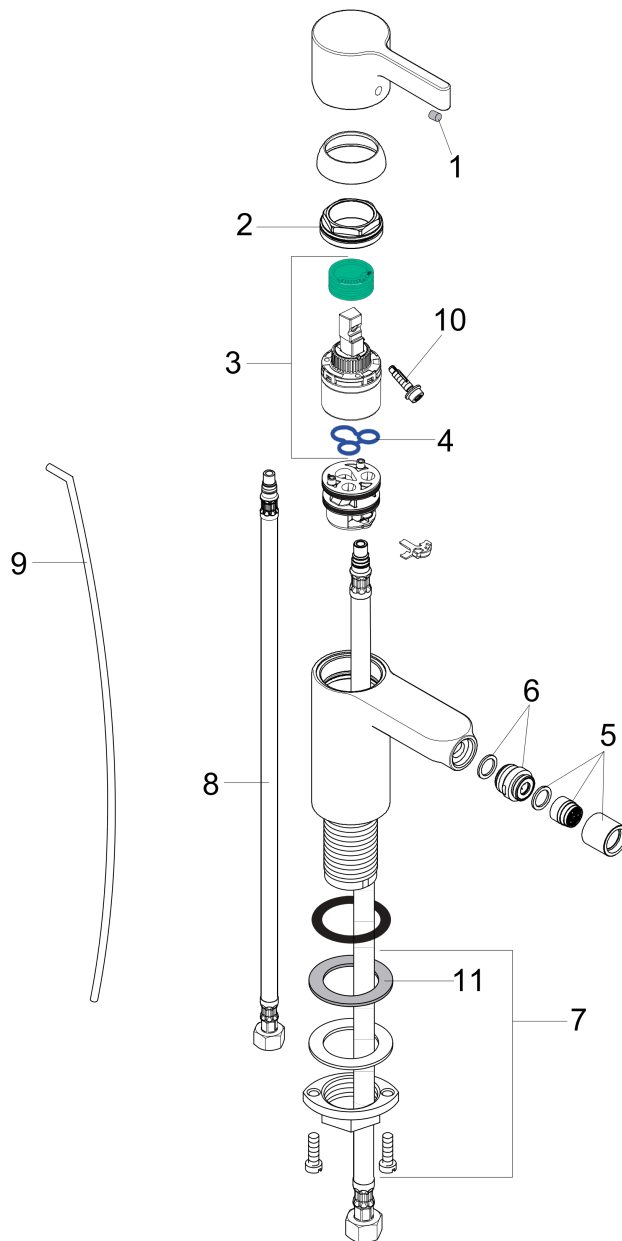

Metris S
Single-Hole Bidet Faucet
 Finishes : **brushed nickel**

Part no. : **31261821**

Exploded drawing

Year of production: >11/06

Metris S

Single-Hole Bidet Faucet

Finishes : **brushed nickel**

Part no. : **31261821**

Spare parts list

Year of production: >11/06

Pos.	Description	Part no.	Price	PU
1	screw cover	96338000	-	1
2	nut	97209000	-	1
3	cartridge, assy	92730000	-	1
4	seal	95008000	-	1
5	aerator laminar M16x1 (7 l/min)	97360820	-	1
6	ball joint	97362820	-	1
7	fixing set (Ø 32)	13961000	-	1
8	connection hose 18½" M8x0,75 3/8"	96321001	-	1
9	pull rod	96657820	-	1
10	locking screw for handle	96059000	-	1
11	lever collar	97548000	-	1
a	pop up waste	88509820	-	1
b	fixation extension 35 mm	13898000	-	1