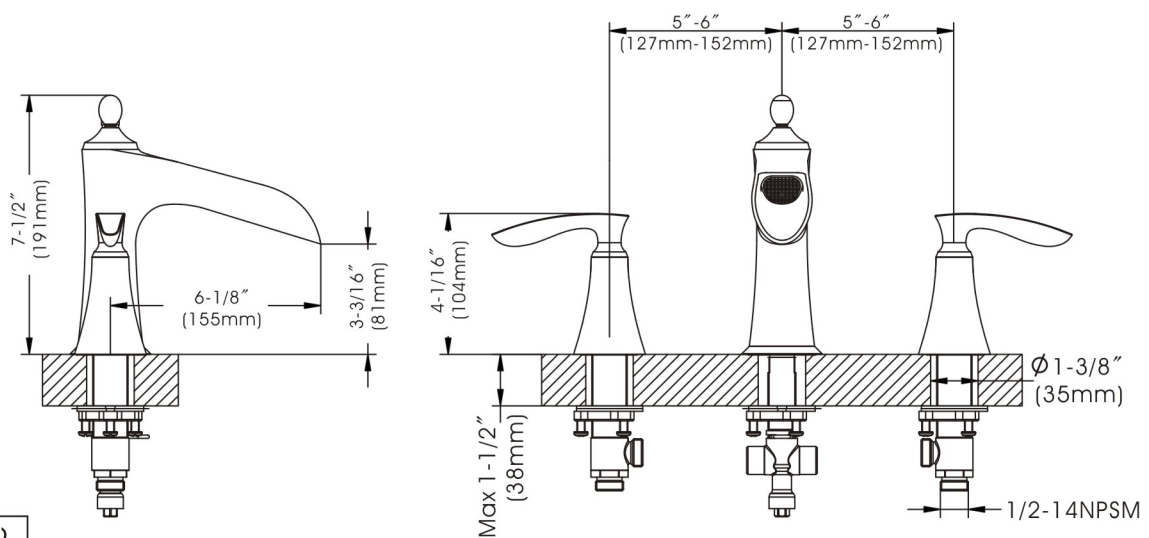

Aegean- Roman Tub Faucet

- * 3-3/16" High and 6-1/8" Long Spout, Zinc Handle, Brass Body
- * Solid Brass Waterway Construction with 1/2" -14 NPSM Connection
- * 1/4 Turn Premium Grade High Flow Rate Ceramic Cartridges (Type J)
- * Flow Rate: 4.0GPM@20PSI
- * 100% Pressure System Tested
- * Lifetime Limited Warranty; 5 year warranty from date of purchase for Commercial users.

Project / Job Name	
Architect / Engineer	
Contractor	
Model	
Quantity	

Model No. :

192-6440 (CH)
 (Shown Model)

192-6441 (BN *Spotless PVD*)

192-6442 (ORB)

Product Compliance:
 • ASME A112.18.1 / CSA B125.1
 • ANSI A117.1 (ADA)