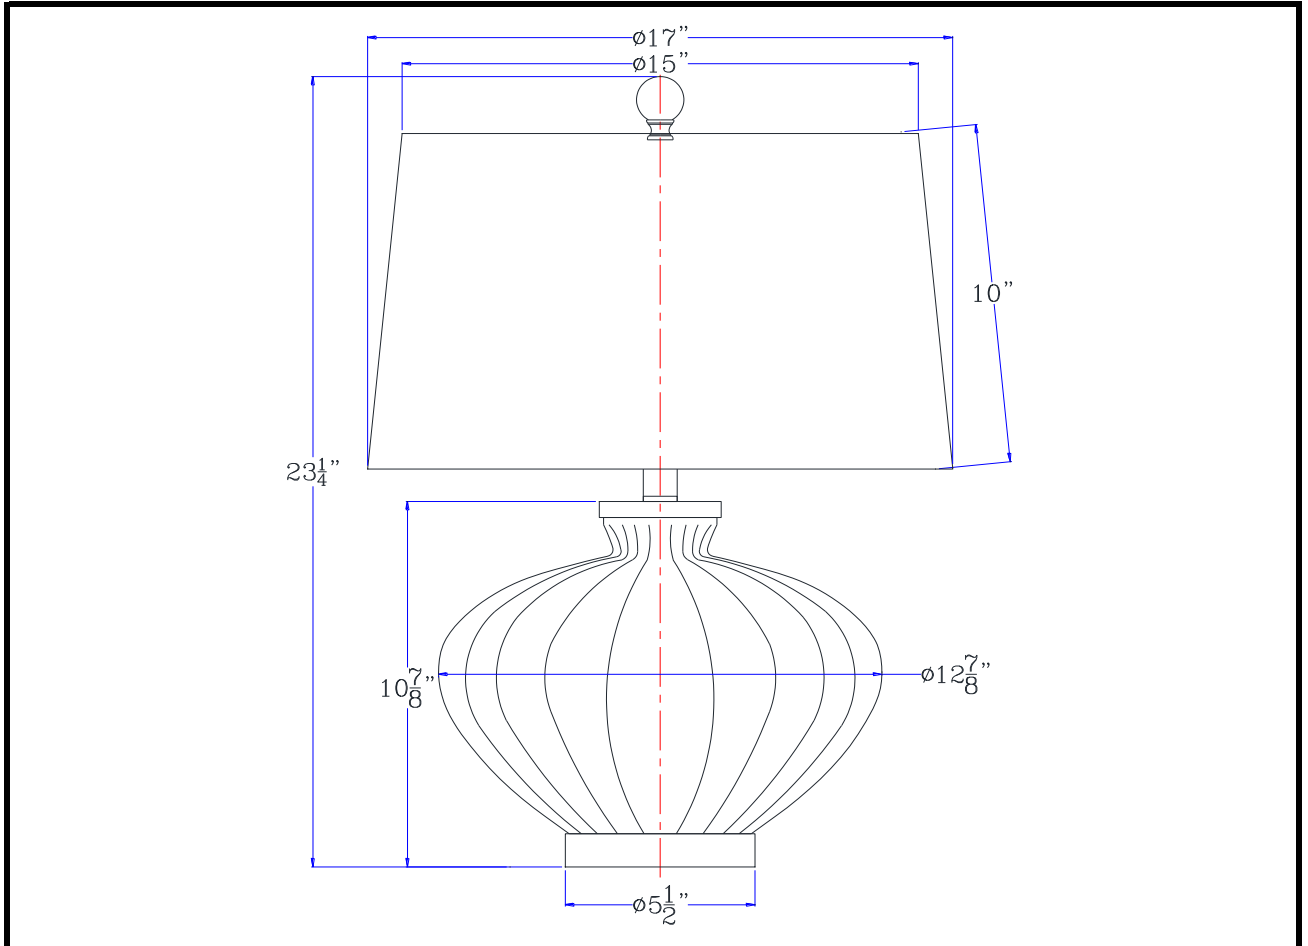

Type: _____

Project: _____

Catalog No.: _____

Lamp/Wattage: _____

Specifications subject to change without notice

Model No:

Description: 150W 3 way Delta glass table lamp. Sold in pairs

Material: Glass/Metal

Finish : Glass

Height: 23 1/4"

Reach/Depth: 17"

Base Width: Dia.5 1/2"

Wattage : 150W

Socket : Medium Base (E26)

Switch: 3-WAY

Bulb: Incandescent, CFL

Wire Length: 6'

Wire Color: Silver

Shade No:

Material: Fabric

Shade size: 15"X17"X10"

Certificate : 