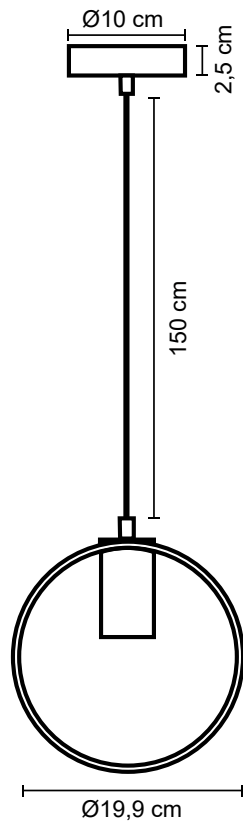

Pendant Lamp | 1x E27

Operating and Electrical

Input voltage	220-240 V
Input frequency	50/60 Hz
Socket type	E27
Socket quantity	1
Recommended bulb shape	ST64
Distance to lighted objects	0,5 m
Wattage limitation	max. 40 W

Installation

Intended installation location	ceiling installation
Ambient temperature	max. 40 °C
Suitable wire gauge	0,75 mm ² – 2,5 mm ²
Stripping length	9 mm

Mechanical and Housing

Color	chrome
	gold
	copper
Material	clear glass
	steel
Weight	0,615 kg

Accessories

Installation material	2x fischer DUOPOWER 6x30 2x PZ2 screw 4,5x40
-----------------------	---