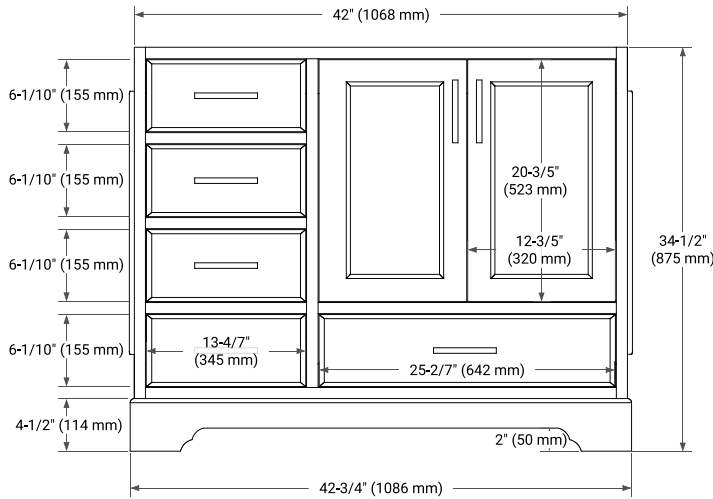

42" RIGHT OFFSET CABINET

BASE CABINET DIMENSIONS

42" W x 21.5" D x 34.5" H

FEATURES

- Solid wood frame & plywood panels
- Dovetail drawers and joints
- Soft closing doors & drawers

HARDWARE FINISHES*

Brushed Nickel   Satin Brass   Matte Black   Polished Chrome

*Hardware comes preinstalled with the illustrated option. Other finishes are available on our online store if you prefer a different one.

AVAILABLE COLORS

White   Grey   Midnight Blue

FRONT VIEW

SIDE VIEW

PLAN VIEW