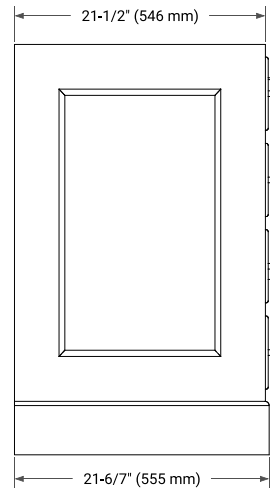

# 42" RIGHT OFFSET CABINET

## BASE CABINET DIMENSIONS

42" W x 21.5" D x 34.5" H

## FRONT VIEW

## SIDE VIEW